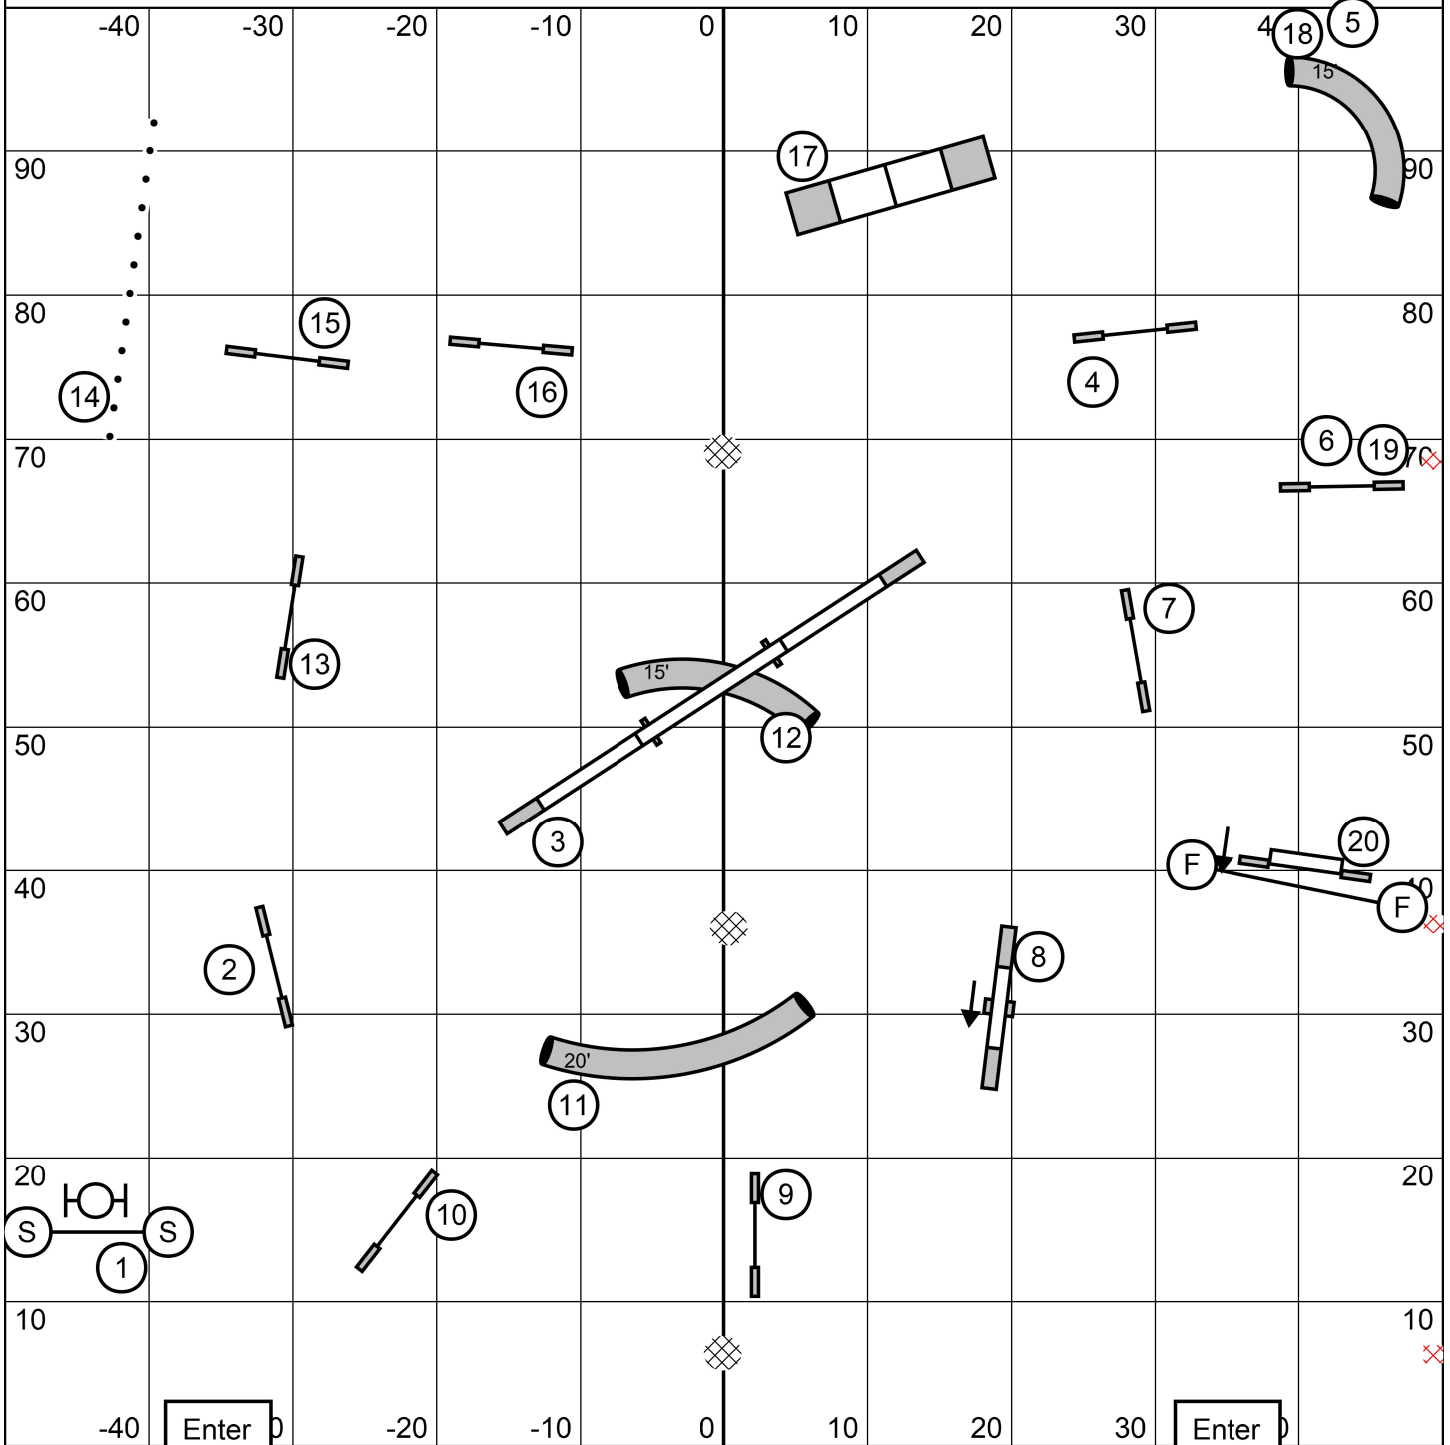

GrandPrix Countryside Agility 6/21/24 Jason Pierce

Enter / Exit

Next Dog In at 18

Enter / Exit