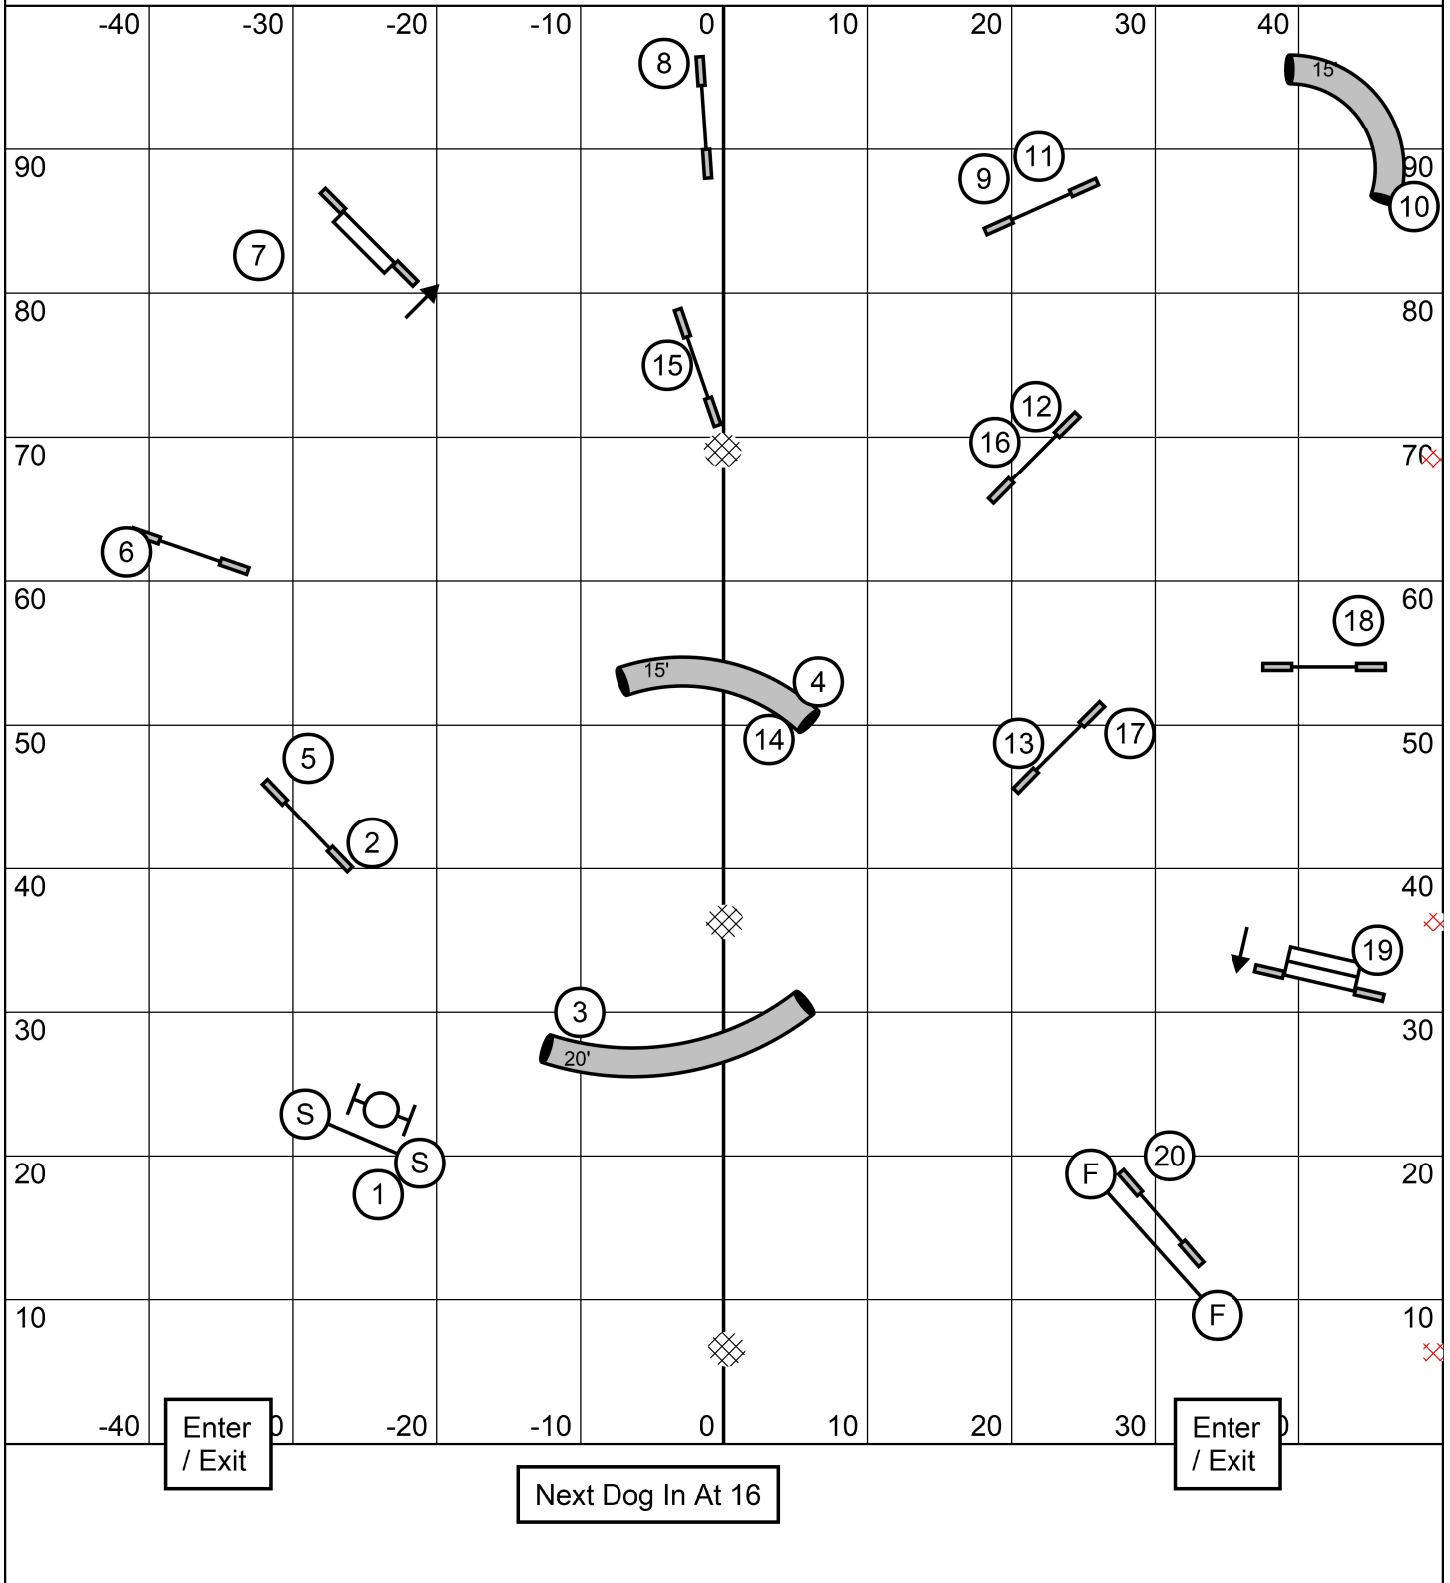

Opening all obstacles are Bidirectional

Closing as Numbered

#2 in close is Bidirectional

4 of 4 Reds

Repeated Obstacles in combo cease scoring

**Advanced/P11 Snooker
 Countryside Agility
 6/21/24
 Jason Pierce**

Opening all obstacles are Bidirectional

Closing as Numbered

#2 in close is Bidirectional

3 Reds

Repeated Obstacles in combo cease scoring

Biathlon Jumpers Countryside Agility 6/21/24 Jason Pierce

Masters/P111/Vets Jumpers Countryside Agility 6/21/24 Jason Pierce