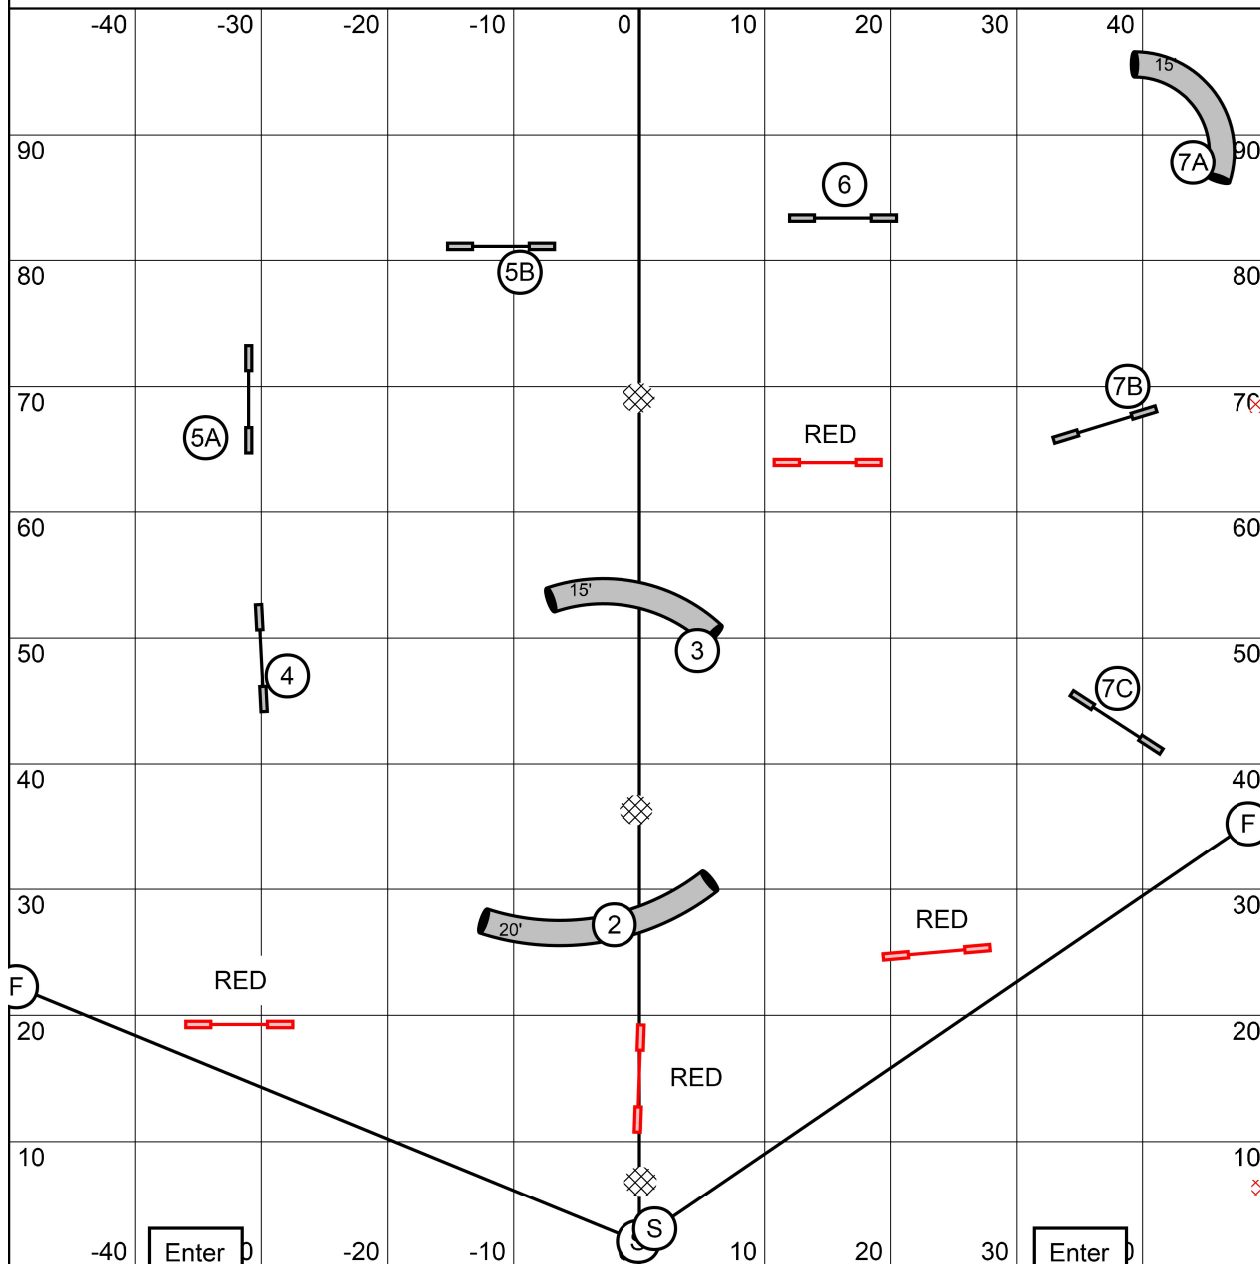

Opening all obstacles are Bidirectional

Closing as Numbered

#2 in close is Bidirectional

4 of 4 Reds

Repeated Obstacles in combo cease scoring

**Advanced/P11 Snooker
 Countryside Agility
 6/21/24
 Jason Pierce**