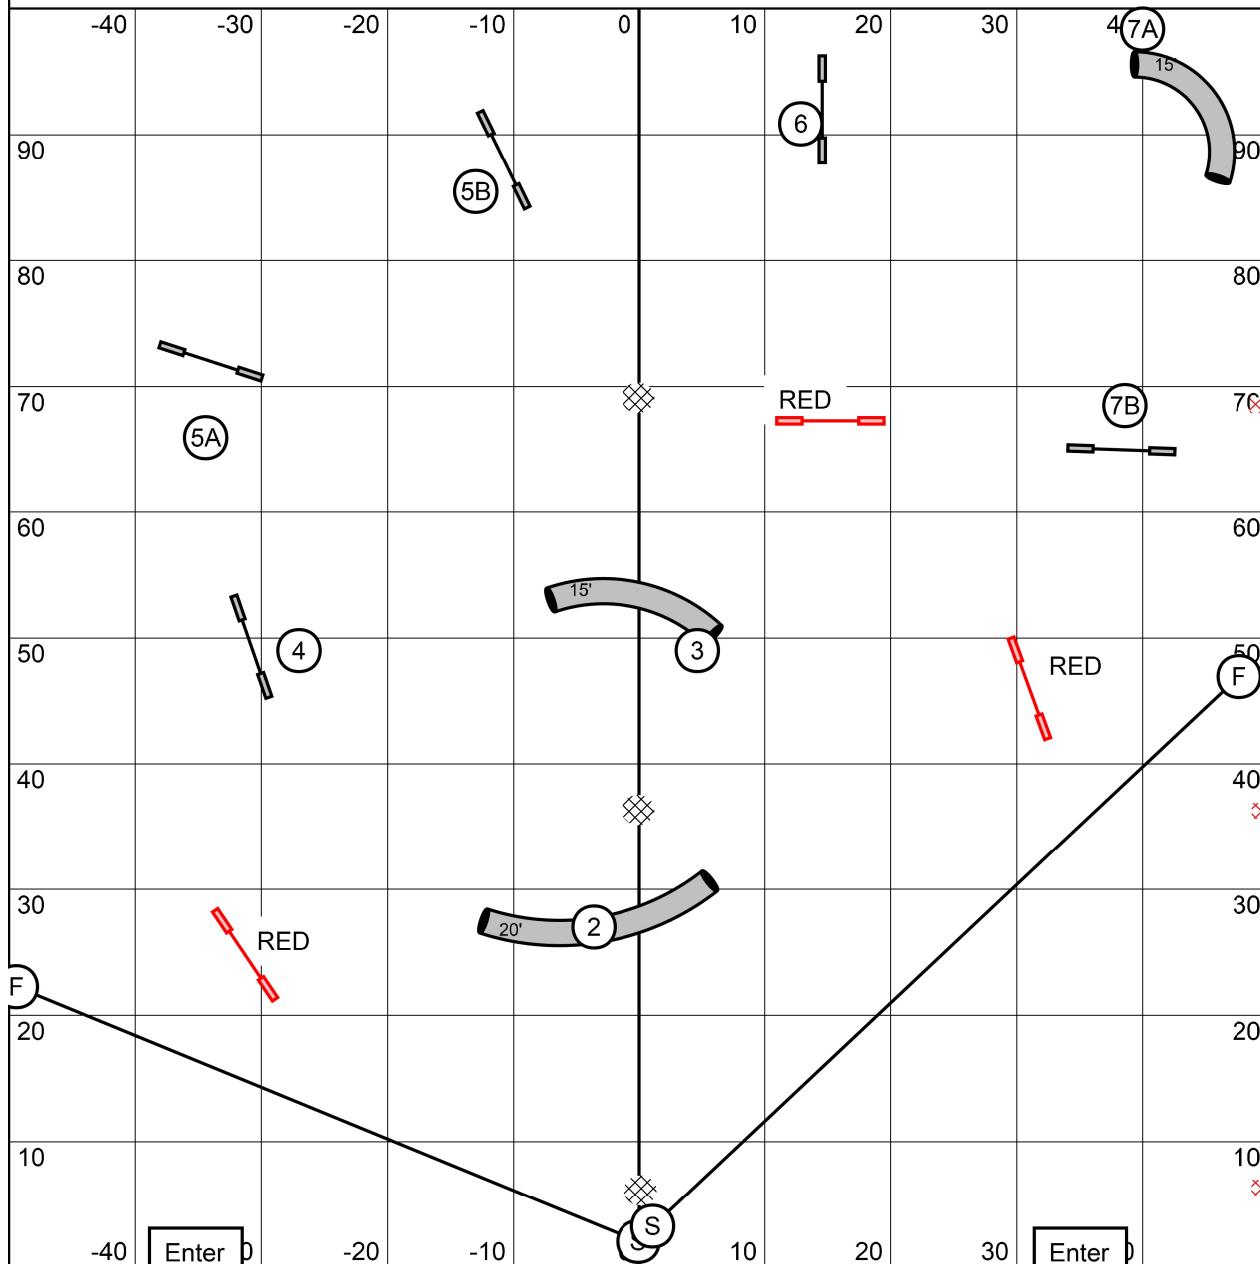

**Starters/P1 Snooker
Countryside Agility
6/21/24
Jason Pierce**

Times:

24-20 52 Seconds

16 54 seconds

12-8 56 Seconds

Performance add +2 seconds

Opening all obstacles are Bidirectional

Closing as Numbered

#2 in close is Bidirectional

3 Reds

Repeated Obstacles in combo cease scoring