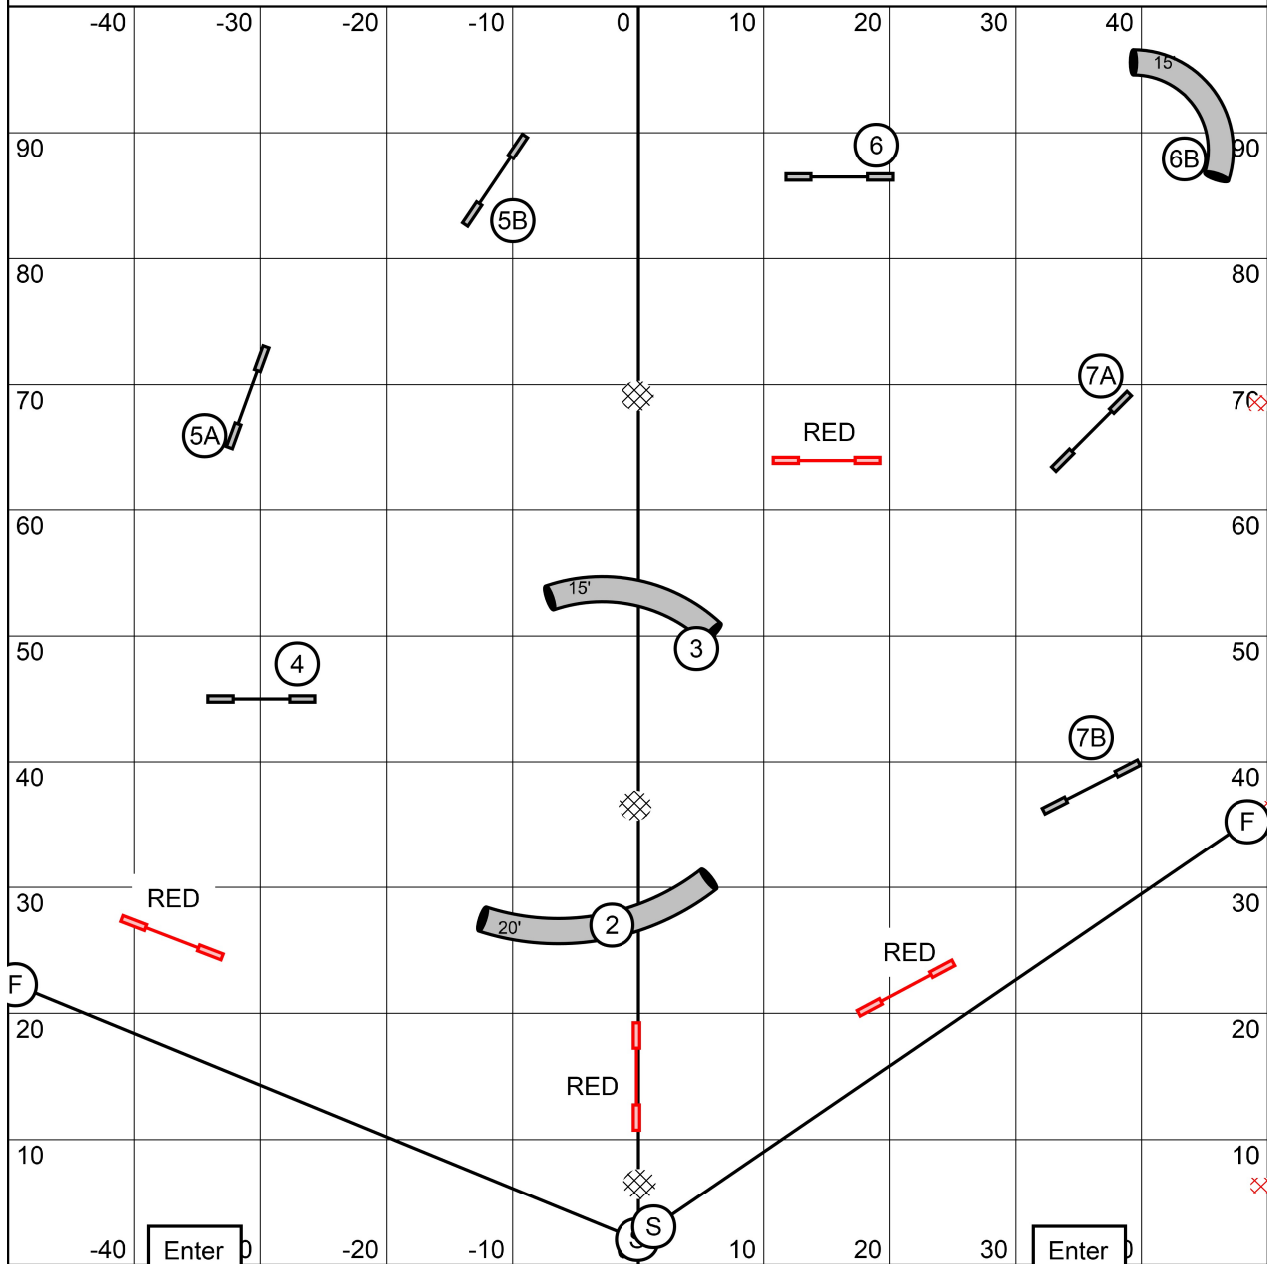

Next Dog in at 13

Biathlon Standard Countryside Agility 6/21/24 Jason Pierce

GrandPrix Countryside Agility 6/21/24 Jason Pierce

Enter / Exit

Next Dog In at 18

Enter / Exit

SteepleChase Countryside Agility 6/21/24 Jason Pierce

next Dog In At 15

Master/P111/Vets Snooker Countryside Agility 6/21/24 Jason Pierce

Times:

24-20 54 Seconds

16 56 seconds

12-8 58 Seconds

Performance add +2 seconds

Vets add +4 seconds

Opening all obstacles are Bidirectional

Closing as Numbered

#2 in close is Bidirectional

4 of 4 Reds

Repeated Obstacles in combo cease scoring

**Advanced/P11 Snooker
 Countryside Agility
 6/21/24
 Jason Pierce**