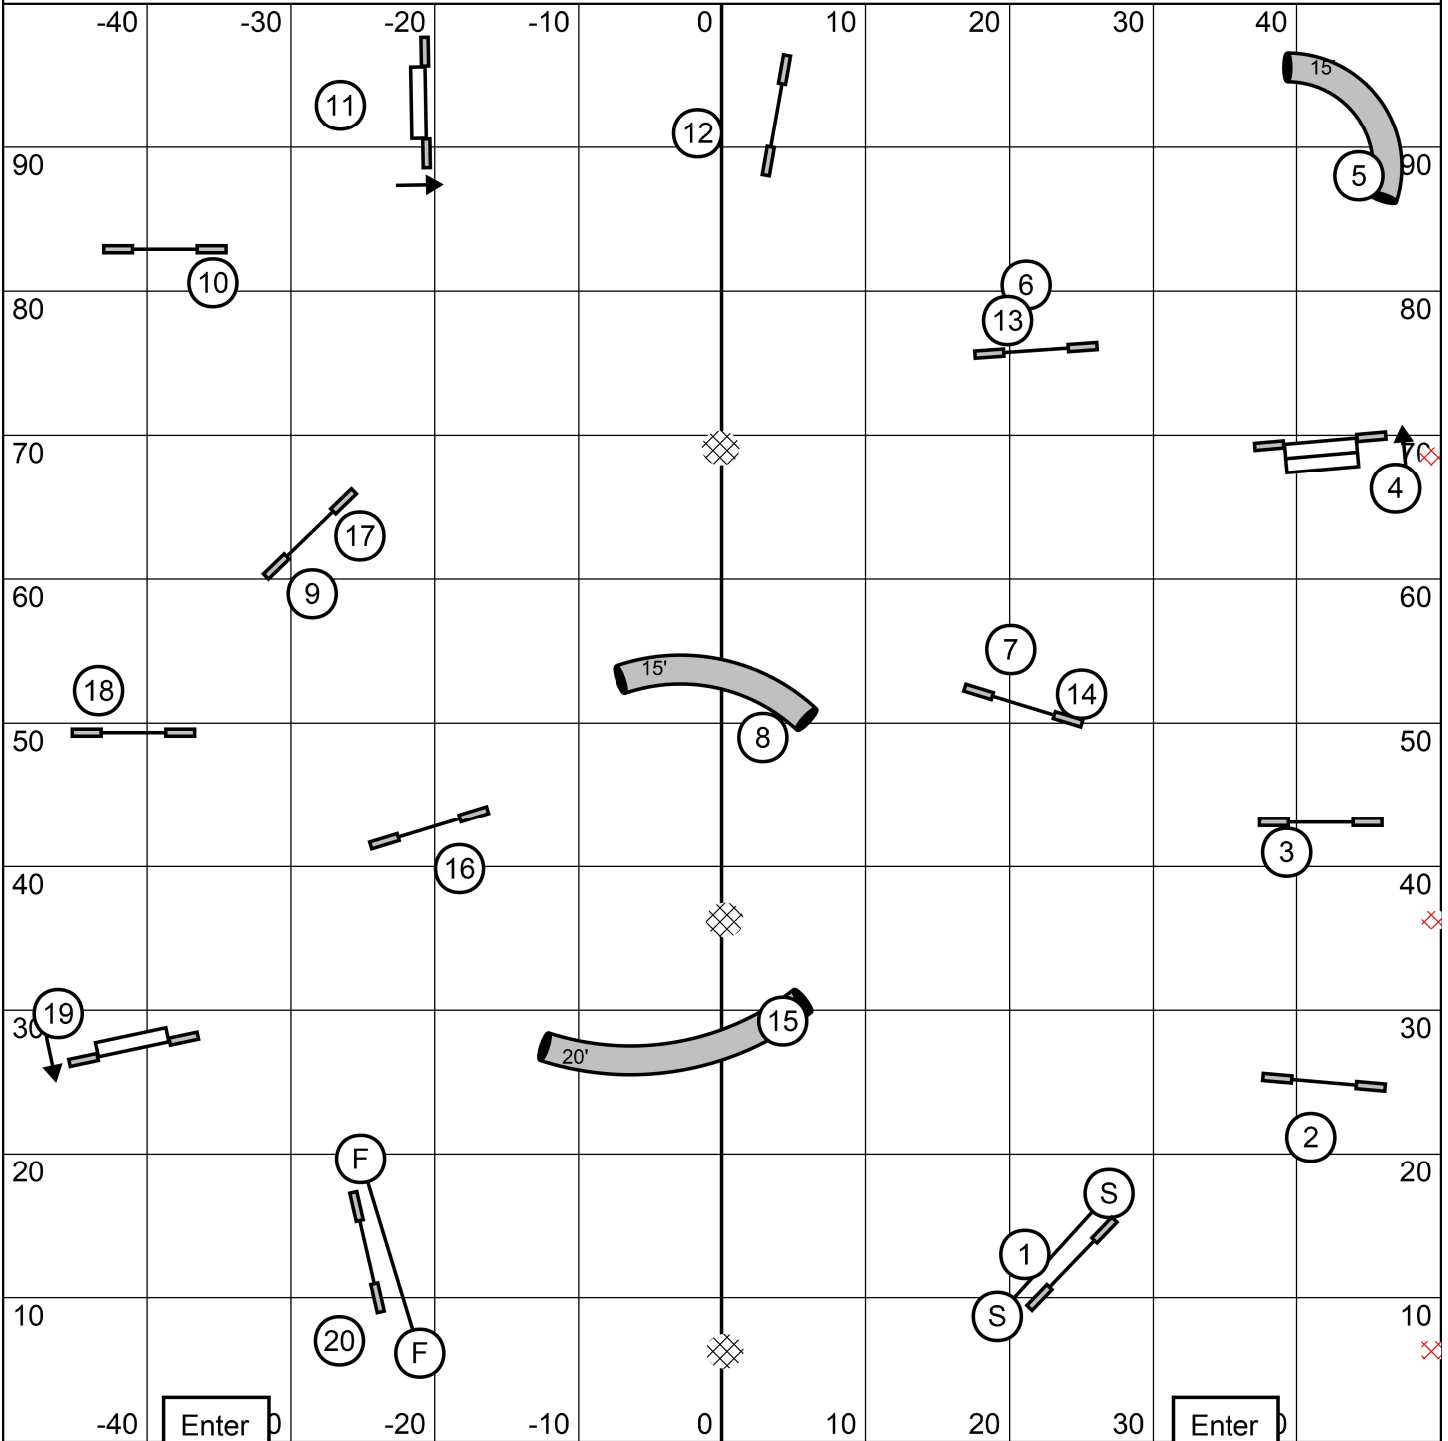

Advanced/P11 Jumpers Countryside Agility 6/21/24 Jason Pierce

Next Dog In At 16