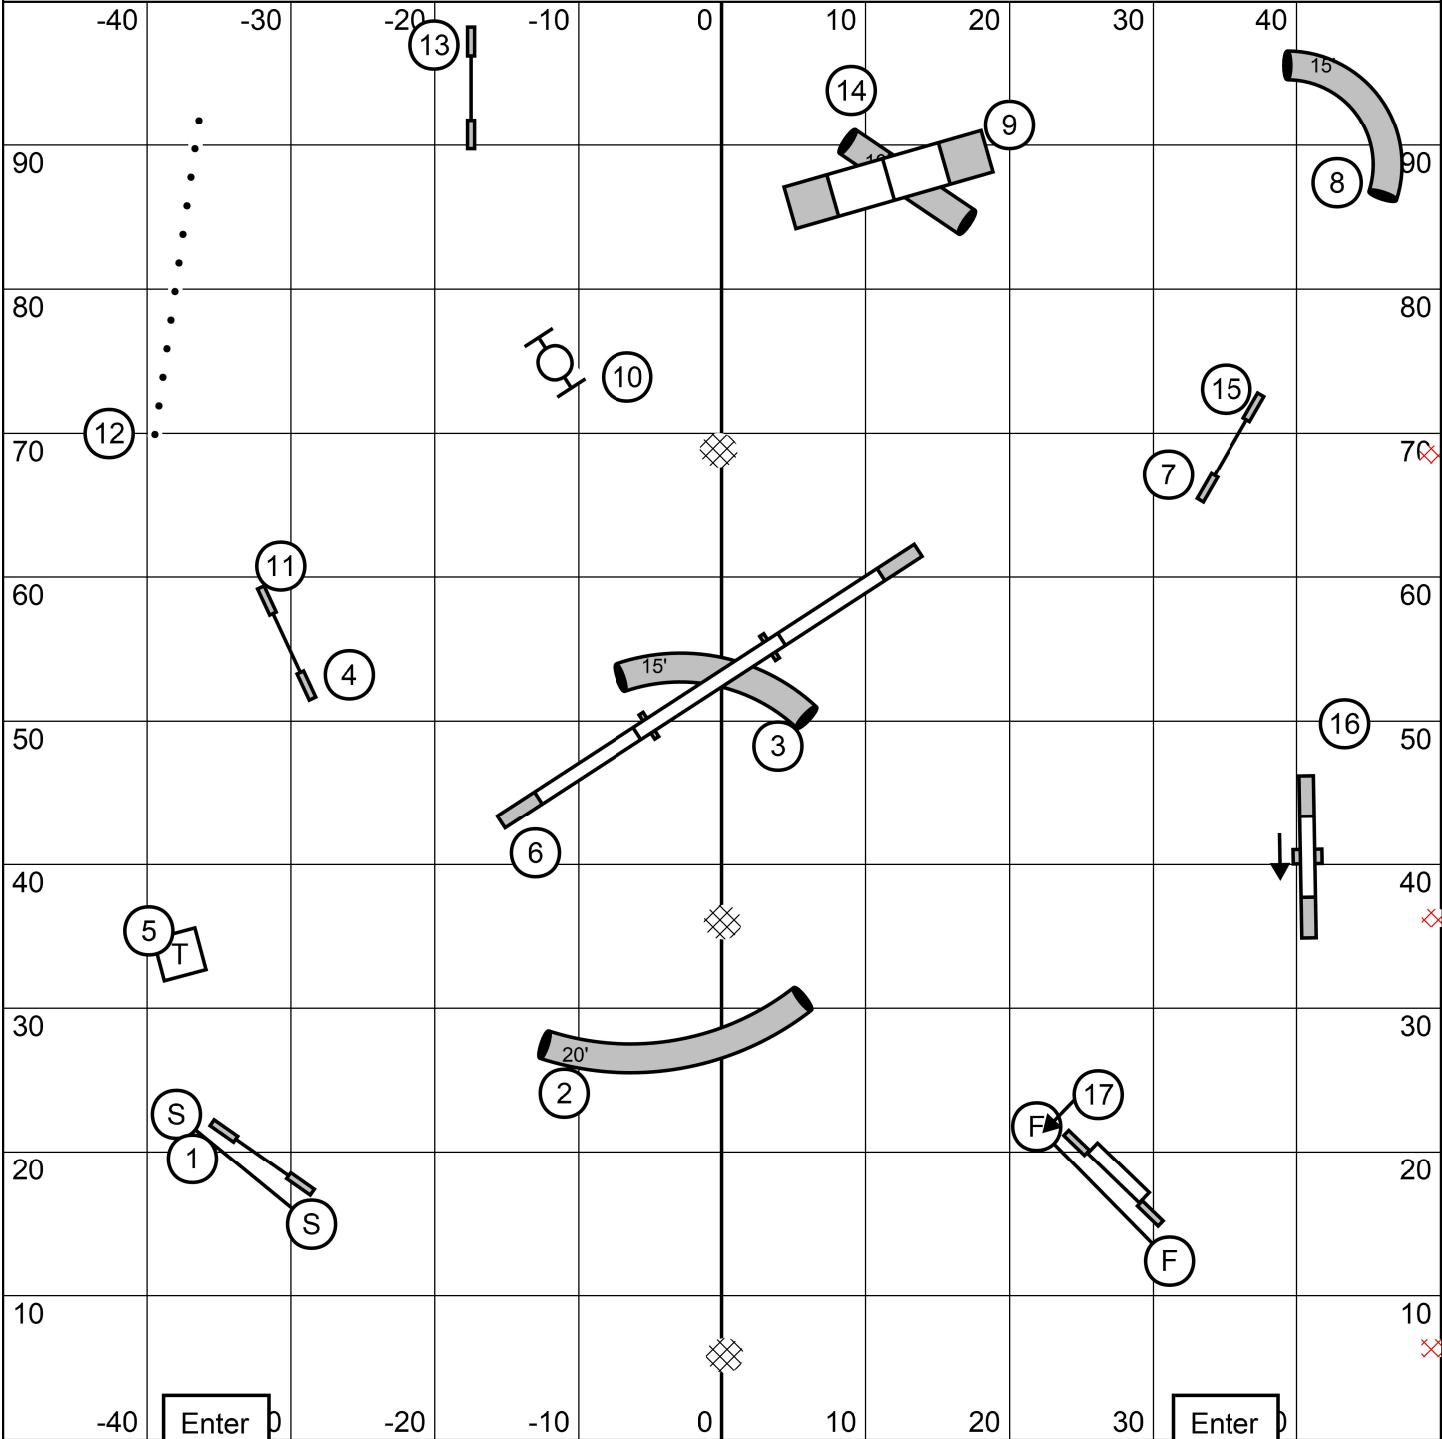

Advanced/P11 Standard Countryside Agility 6/21/24 Jason Pierce

Next dog in at 15