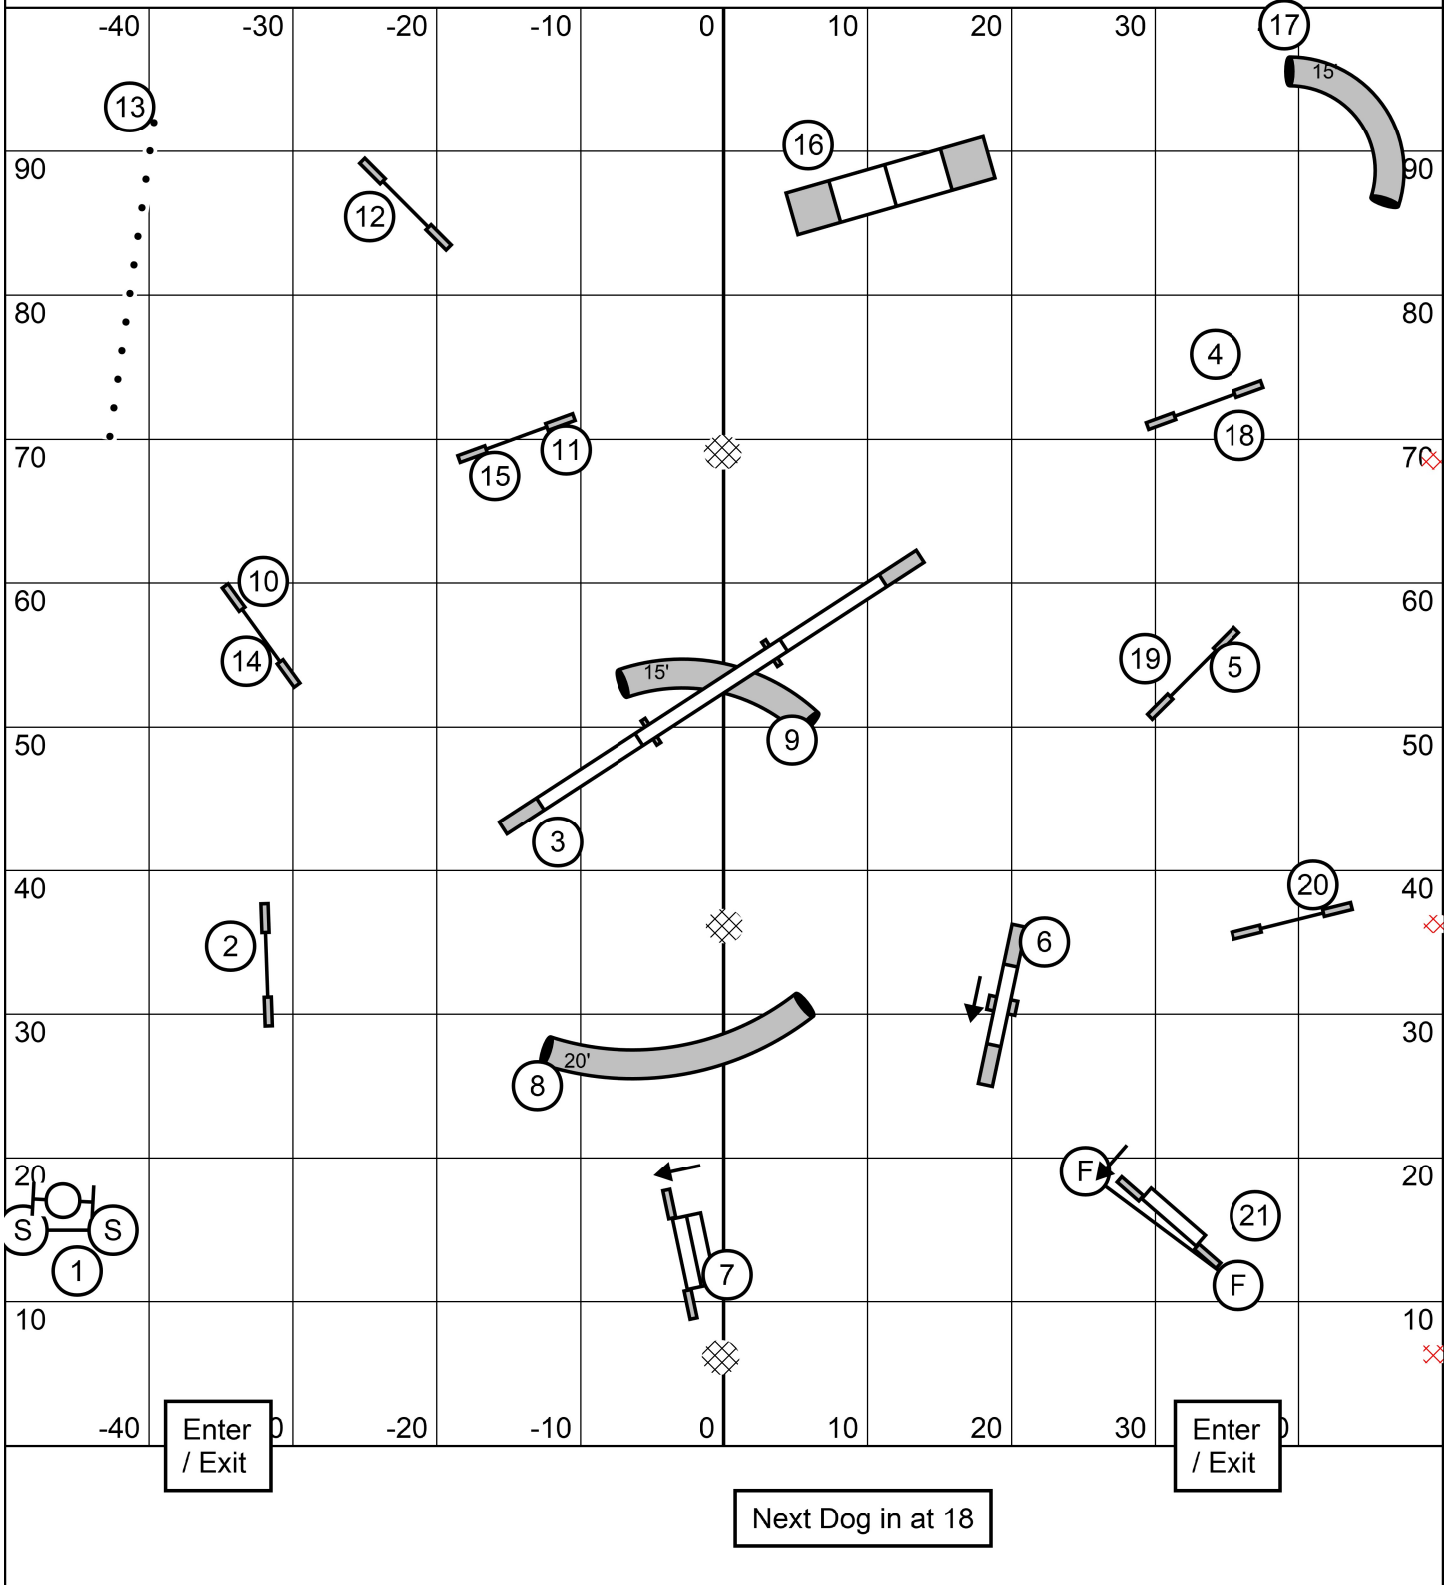

Biathlon Standard Countryside Agility 6/21/24 Jason Pierce