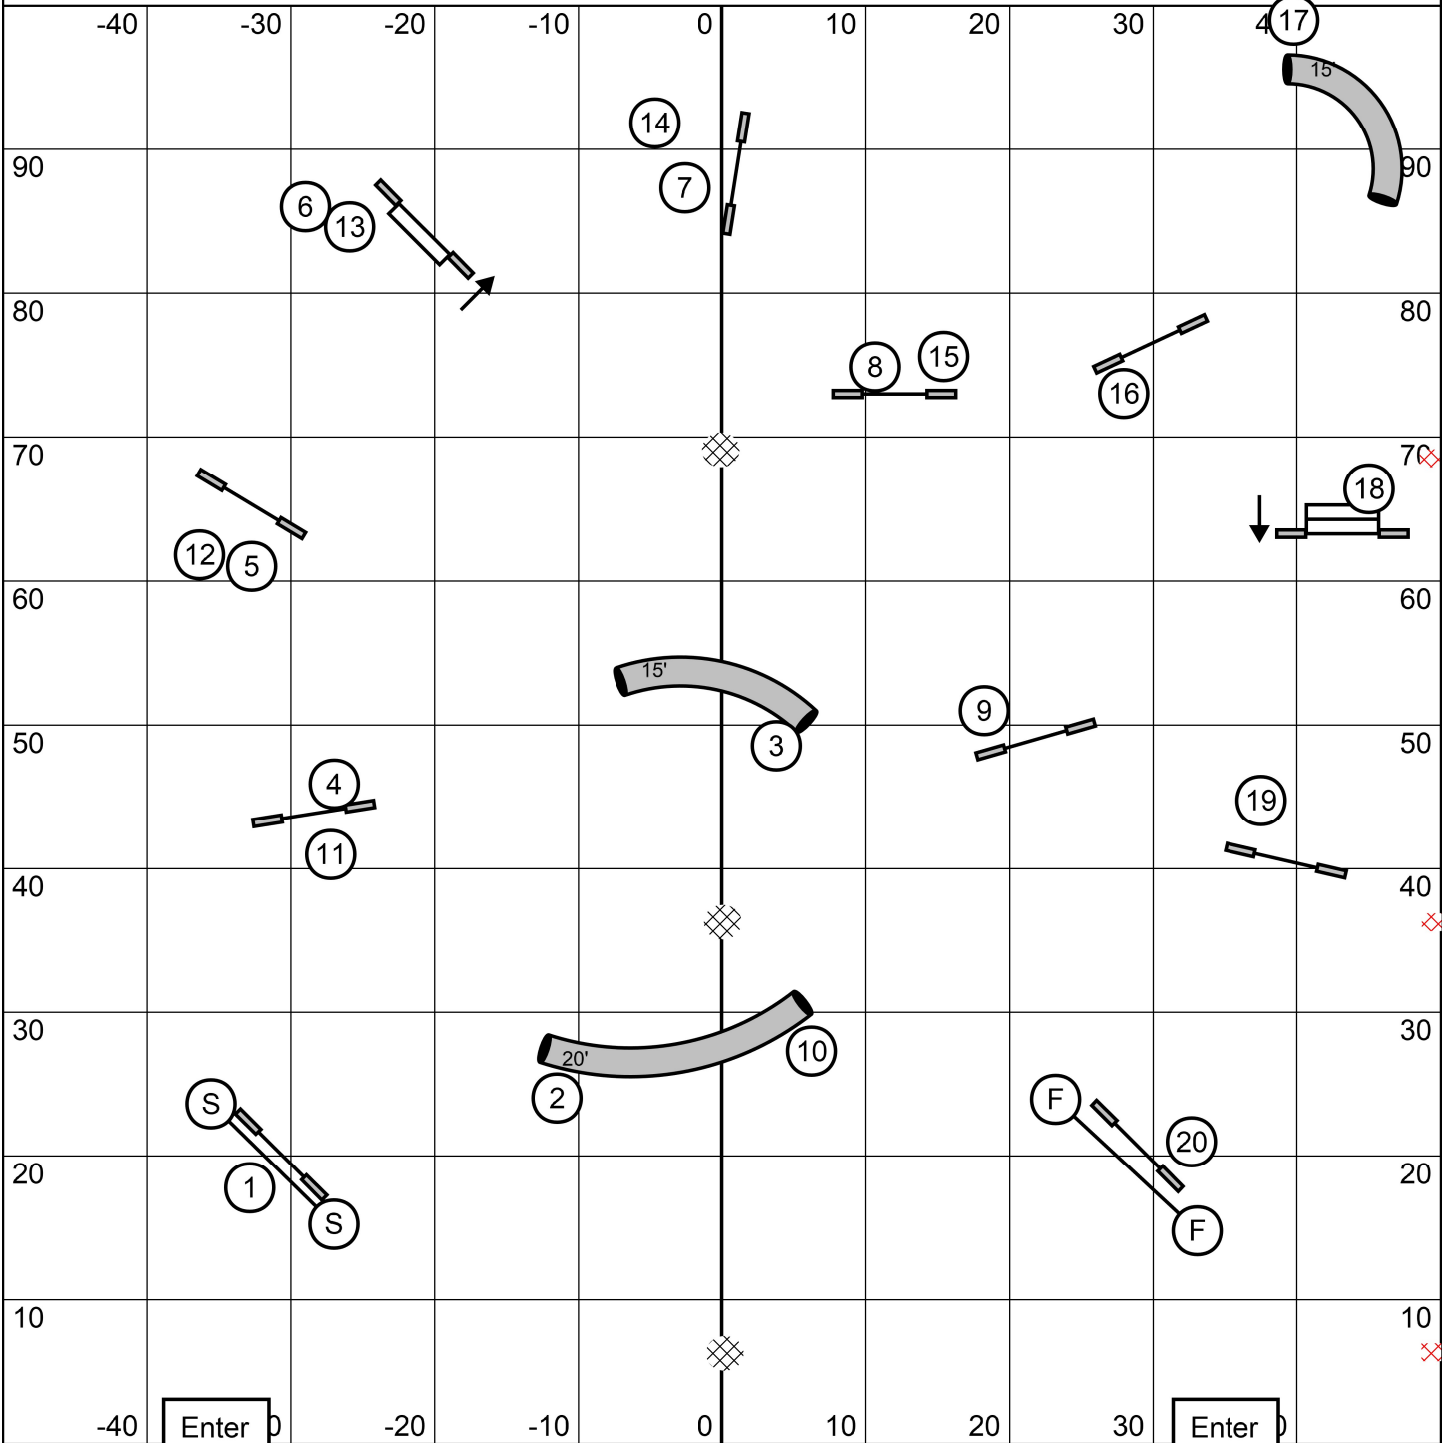

Opening all obstacles are Bidirectional

Closing as Numbered

#2 in close is Bidirectional

3 Reds

Repeated Obstacles in combo cease scoring

Biathlon Jumpers Countryside Agility 6/21/24 Jason Pierce

Masters/P111/Vets Jumpers Countryside Agility 6/21/24 Jason Pierce