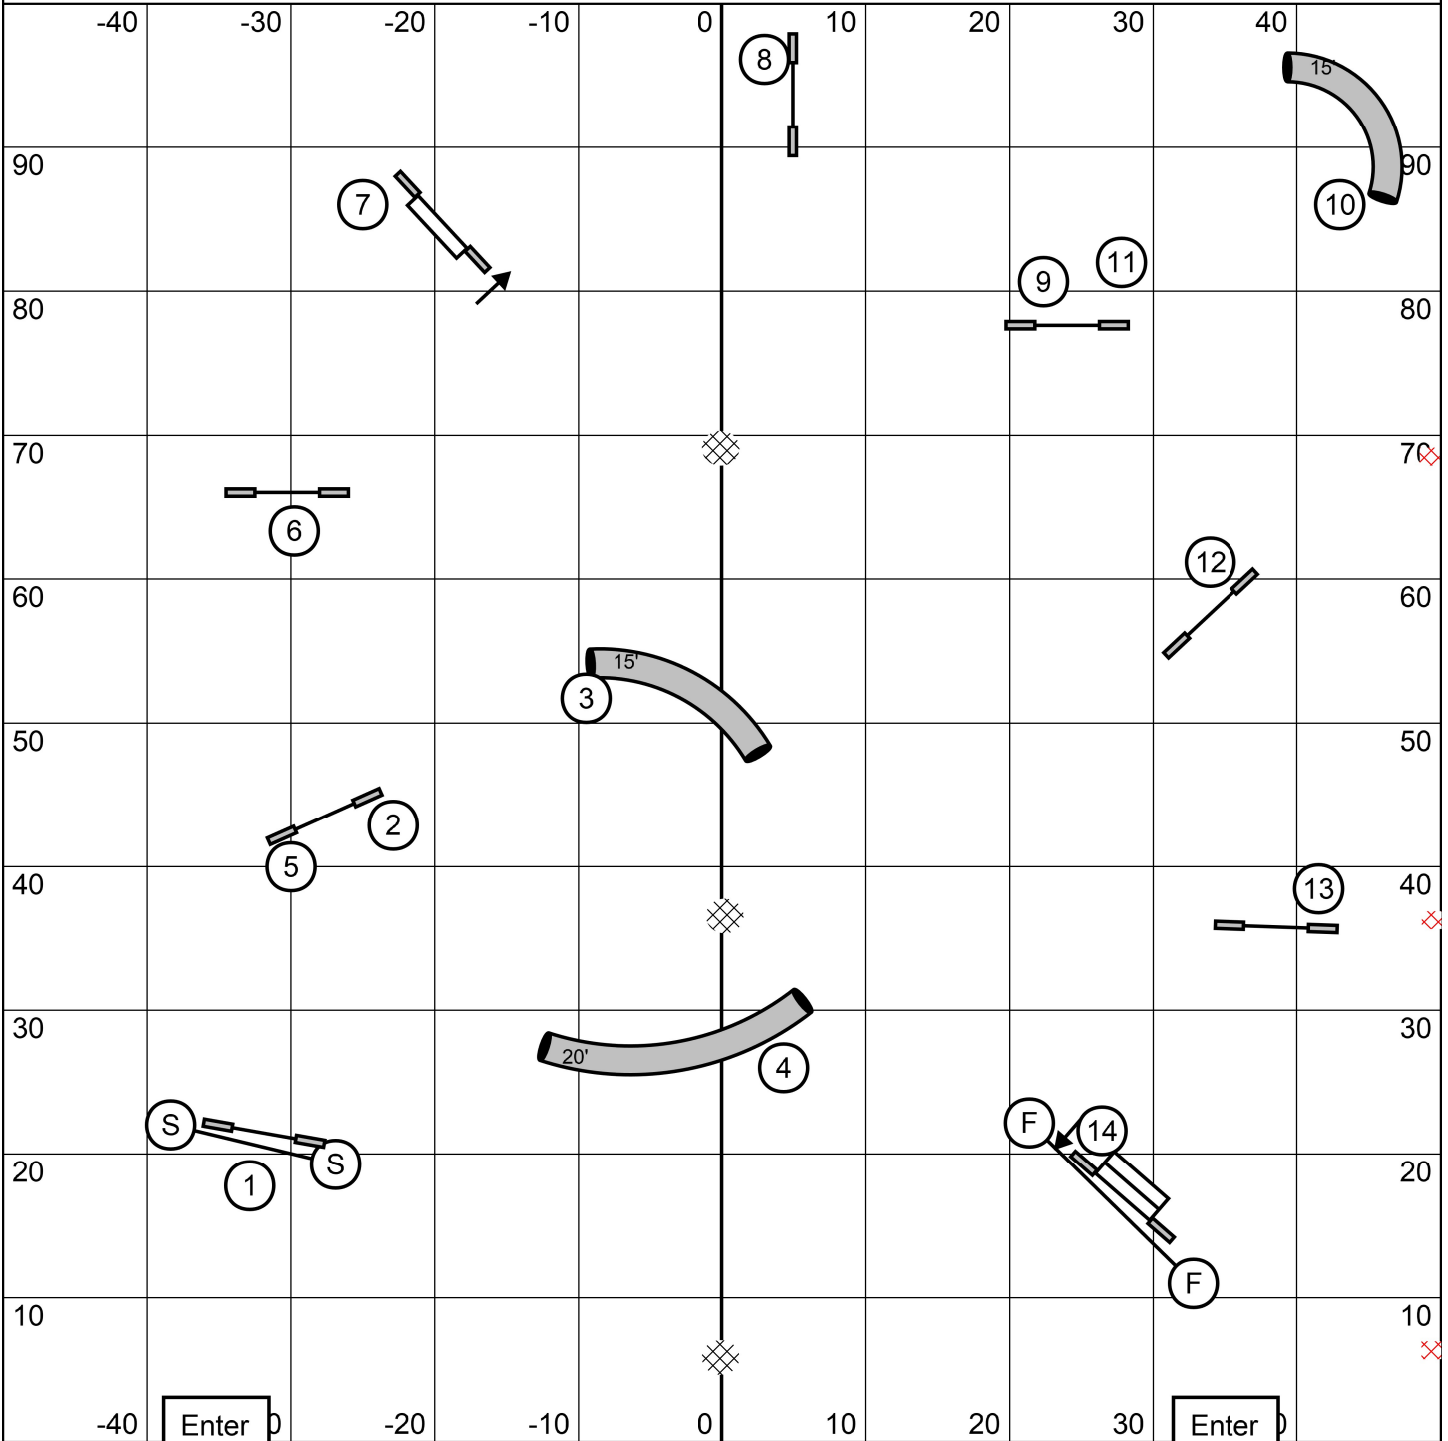

Opening all obstacles are Bidirectional

Closing as Numbered

#2 in close is Bidirectional

3 Reds

Repeated Obstacles in combo cease scoring

Biathlon Jumpers Countryside Agility 6/21/24 Jason Pierce

Masters/P111/Vets Jumpers Countryside Agility 6/21/24 Jason Pierce

Enter / Exit

Next Dog In At 17

Enter / Exit

Advanced/P11 Jumpers Countryside Agility 6/21/24 Jason Pierce

Next Dog In At 16

Starters/P1 Jumpers Countryside Agility 6/21/24 Jason Pierce

Enter / Exit

Next Dog In At 12