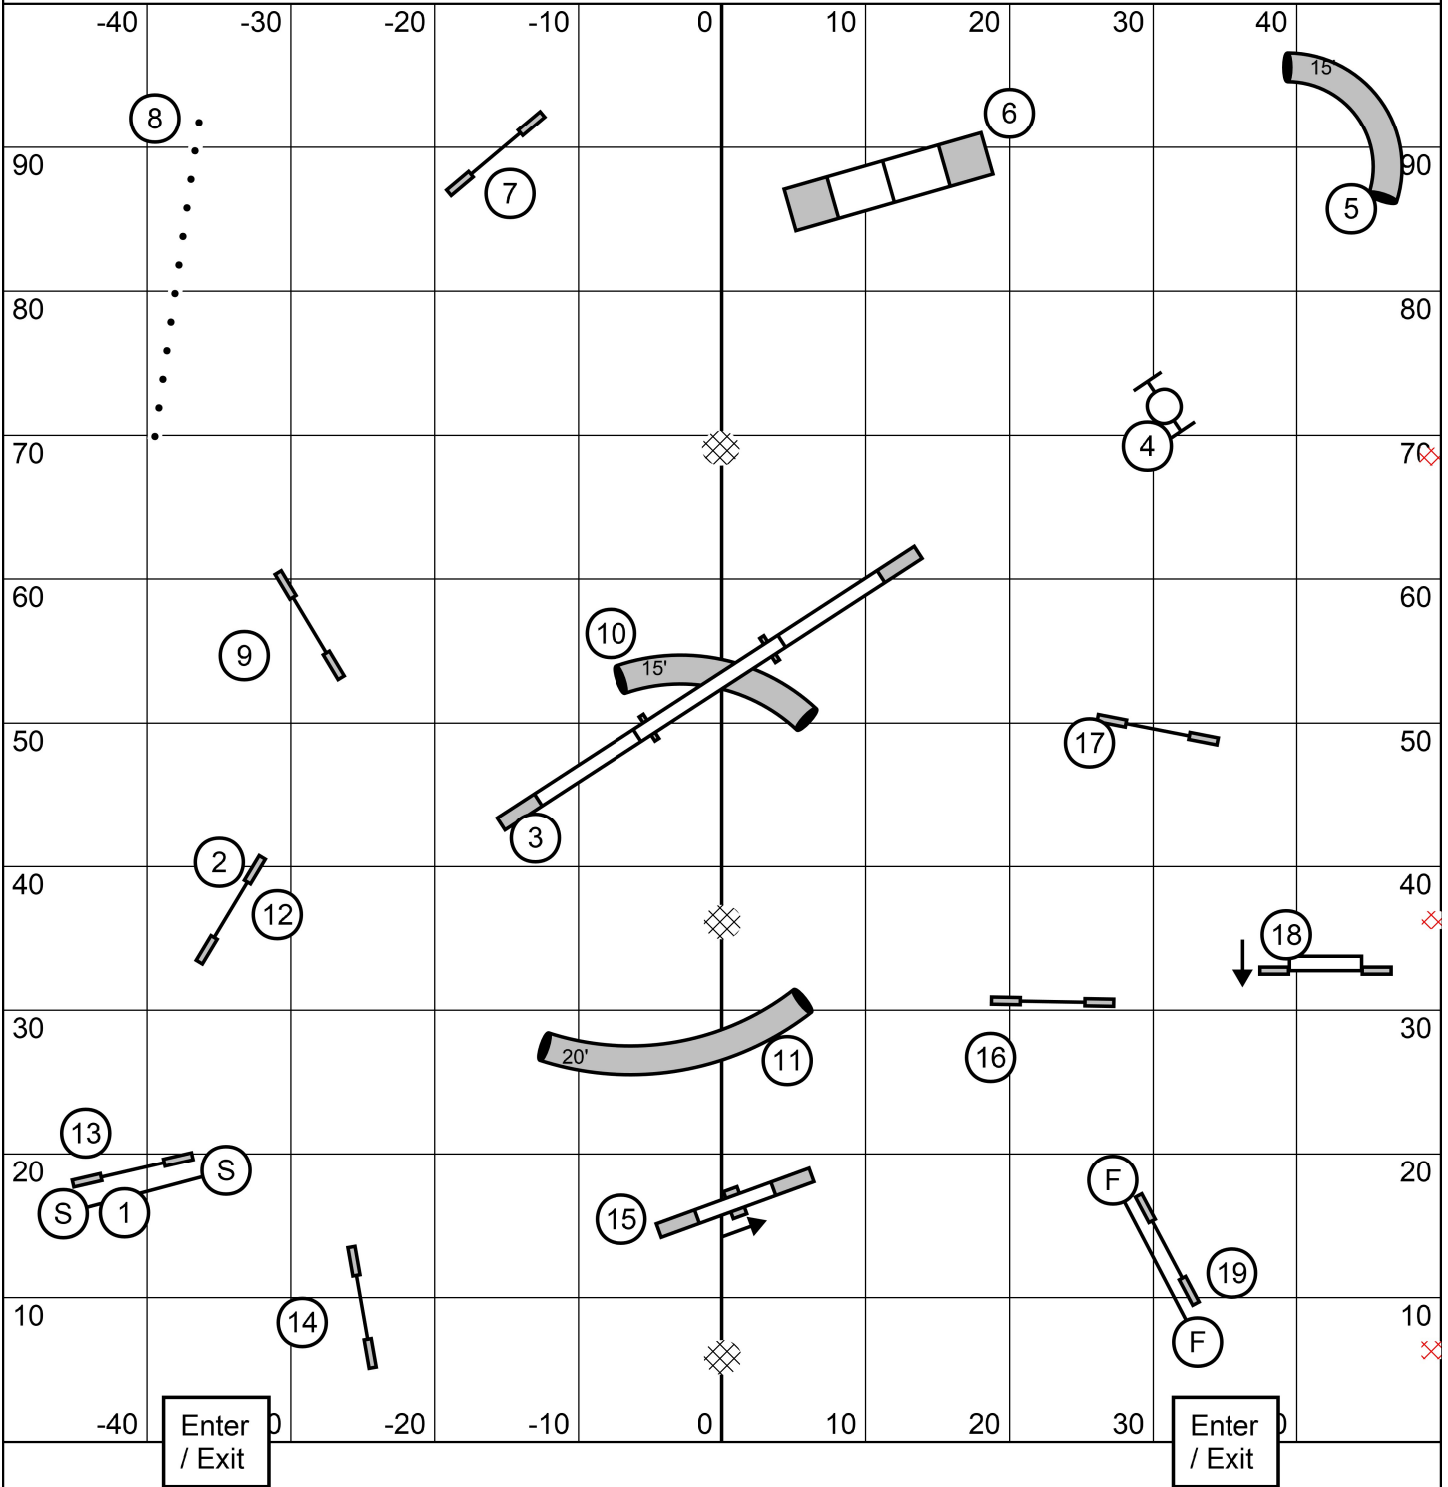

Masters/P111/Vets Standard Countryside Agility 6/21/24 Jason Pierce

Next Dog in At 17

Advanced/P11 Standard Countryside Agility 6/21/24 Jason Pierce

Next dog in at 15

Starters/P1 Standard Countryside Agility 6/21/24 Jason Pierce

Next Dog in at 13

Biathlon Standard Countryside Agility 6/21/24 Jason Pierce

GrandPrix Countryside Agility 6/21/24 Jason Pierce

Enter / Exit

Next Dog In at 18

Enter / Exit

SteepleChase Countryside Agility 6/21/24 Jason Pierce

next Dog In At 15

Master/P111/Vets Snooker Countryside Agility 6/21/24 Jason Pierce

Times:

24-20 54 Seconds

16 56 seconds

12-8 58 Seconds

Performance add +2 seconds

Vets add +4 seconds

Opening all obstacles are Bidirectional

Closing as Numbered

#2 in close is Bidirectional

4 of 4 Reds

Repeated Obstacles in combo cease scoring

**Advanced/P11 Snooker
 Countryside Agility
 6/21/24
 Jason Pierce**