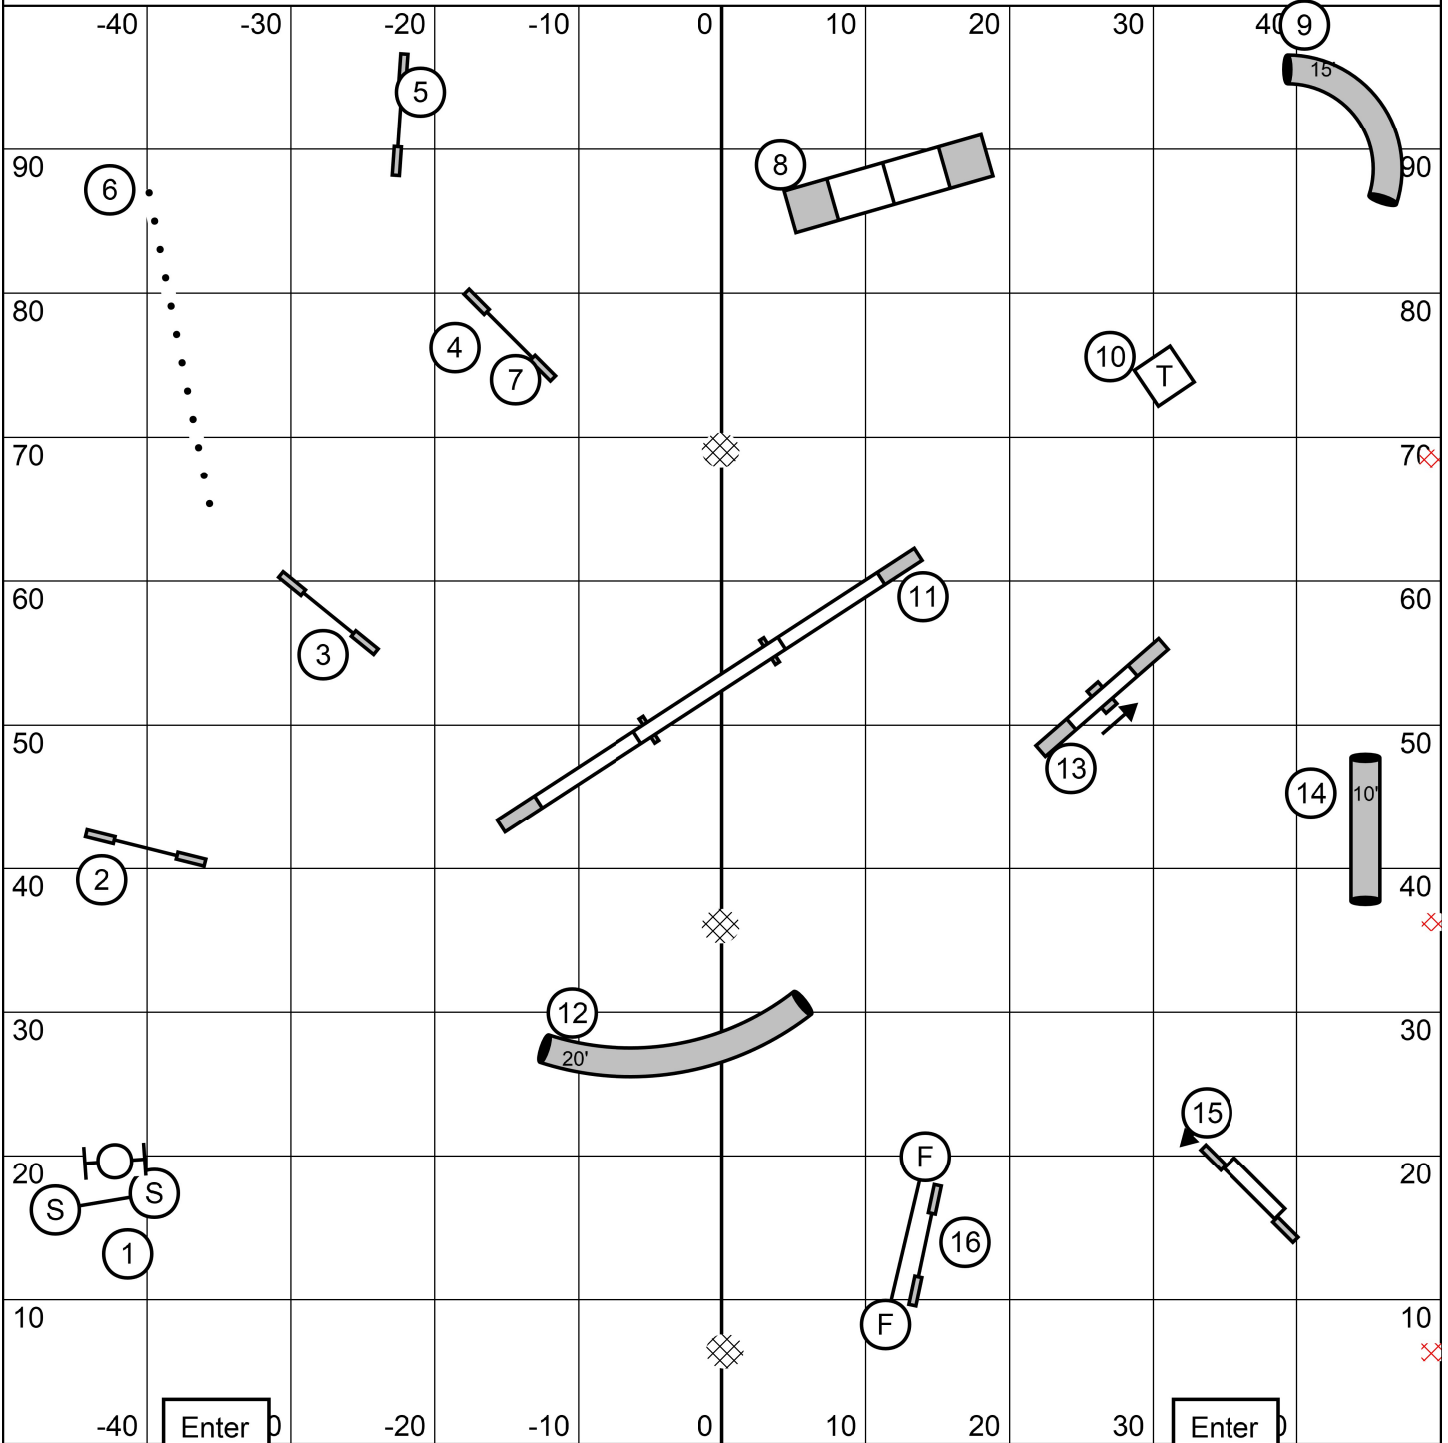

Starters/P1 Standard Countryside Agility 6/21/24 Jason Pierce

Next Dog in at 13