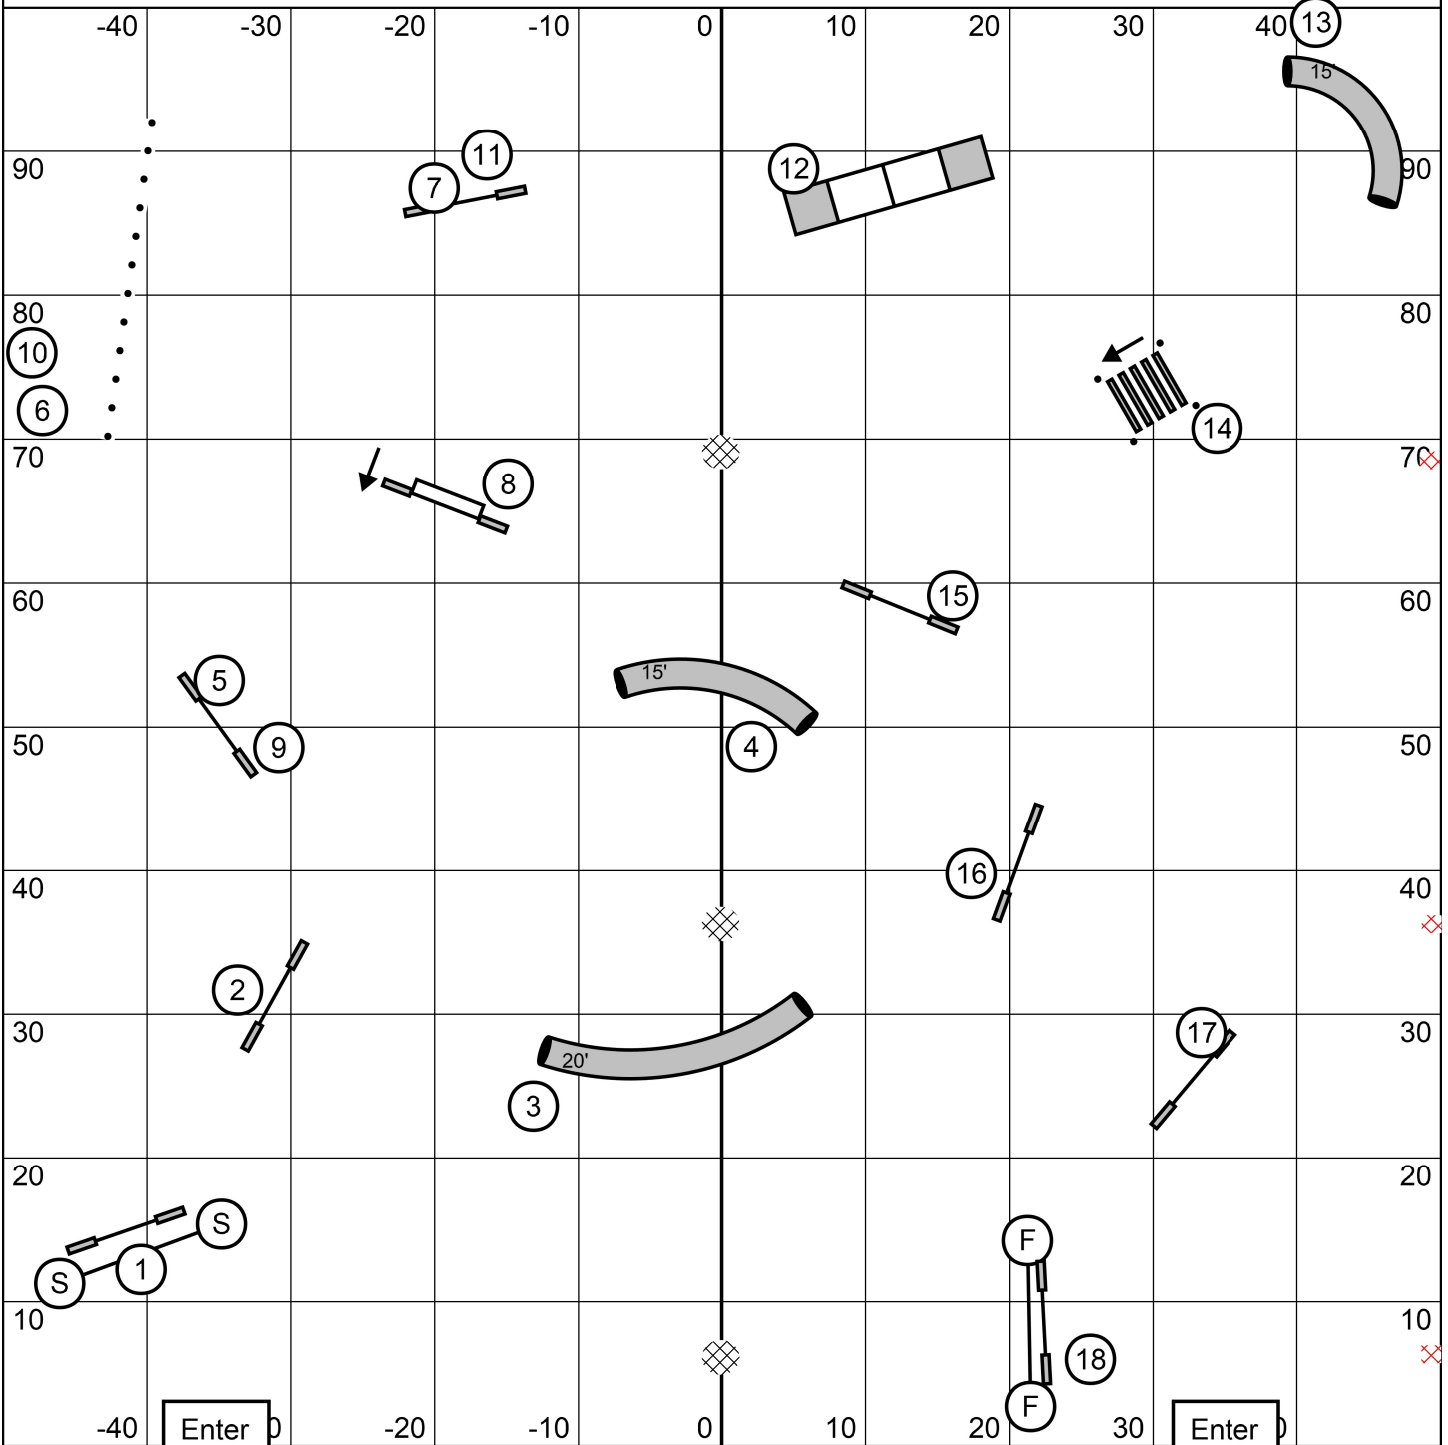

next Dog In At 15

Master/P111/Vets Snooker Countryside Agility 6/21/24 Jason Pierce

Times:

24-20 54 Seconds

16 56 seconds

12-8 58 Seconds

Performance add +2 seconds

Vets add +4 seconds

Opening all obstacles are Bidirectional

Closing as Numbered

#2 in close is Bidirectional

4 of 4 Reds

Repeated Obstacles in combo cease scoring

**Advanced/P11 Snooker
 Countryside Agility
 6/21/24
 Jason Pierce**