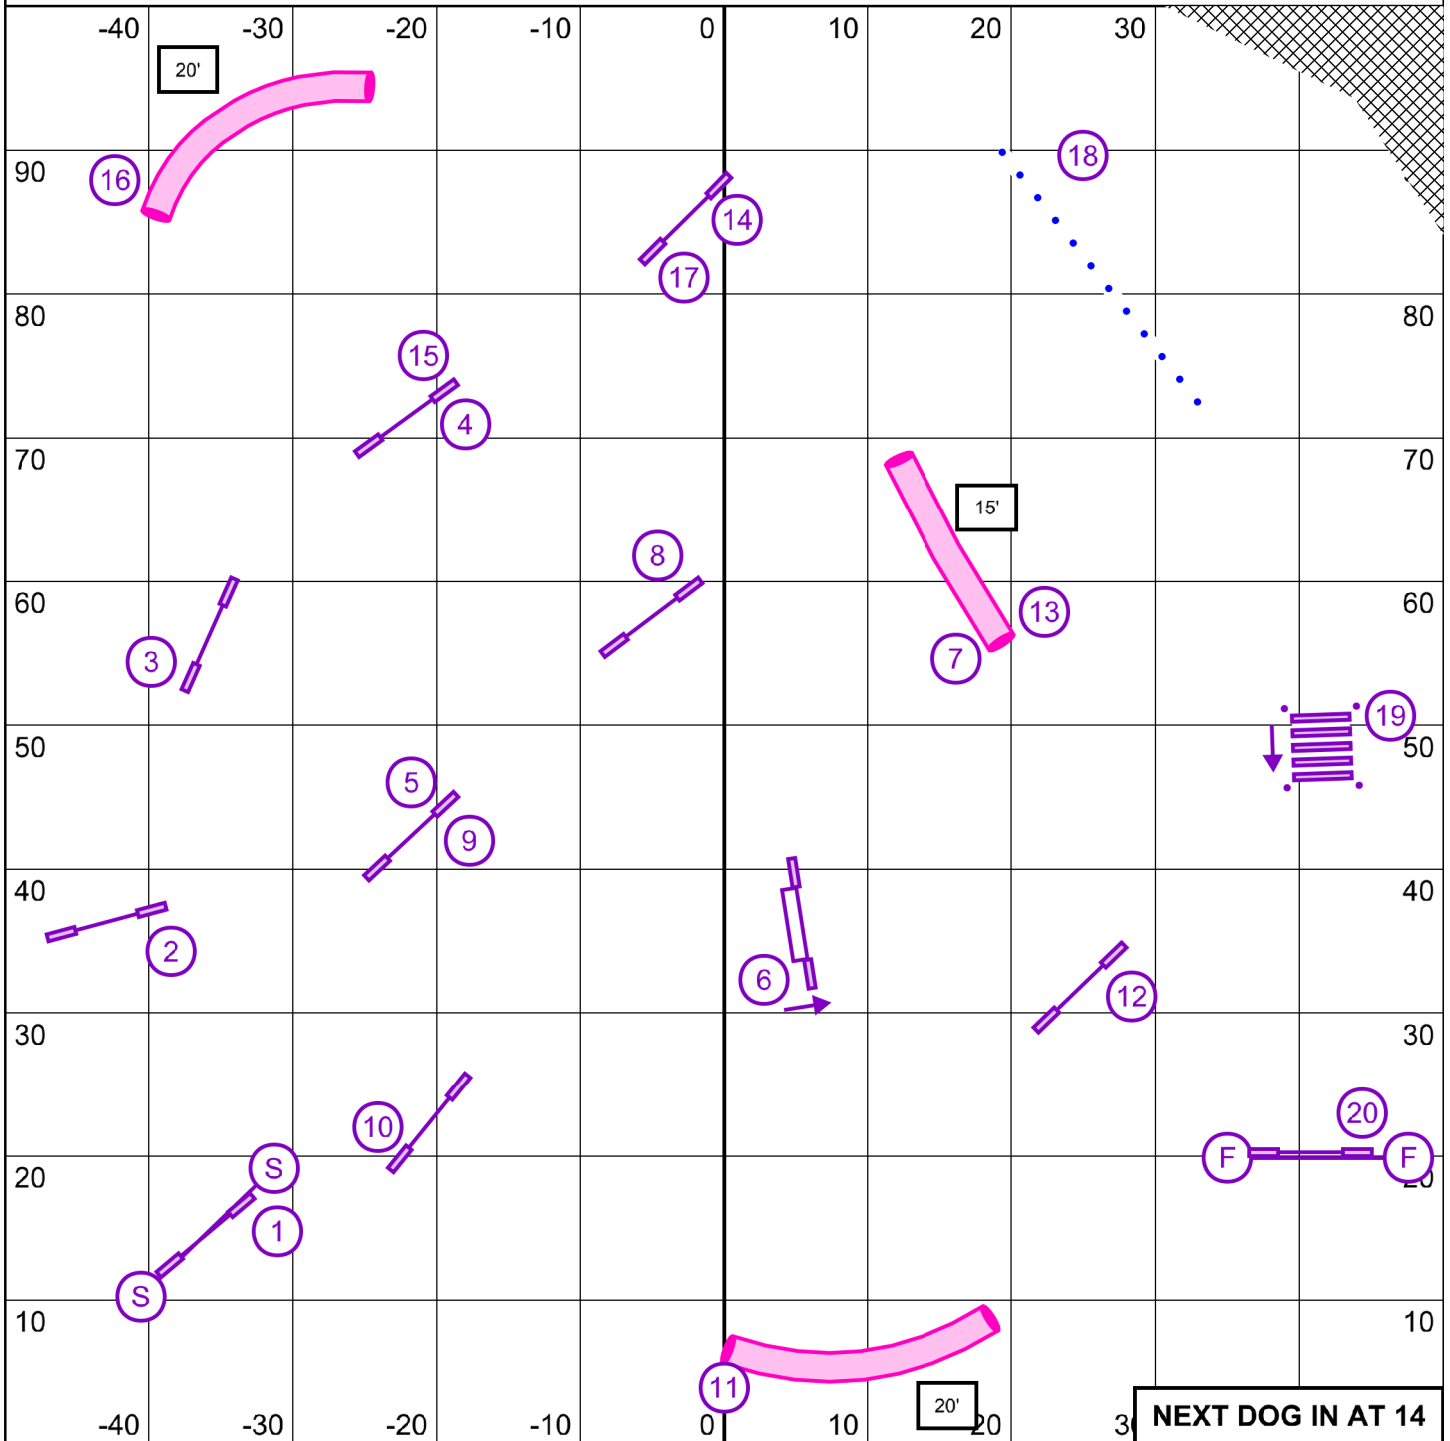

BIATHLON JUMPERS Mid-Atlantic Regionals - Keystone June 15, 2024 Judge: Rebecca Hill