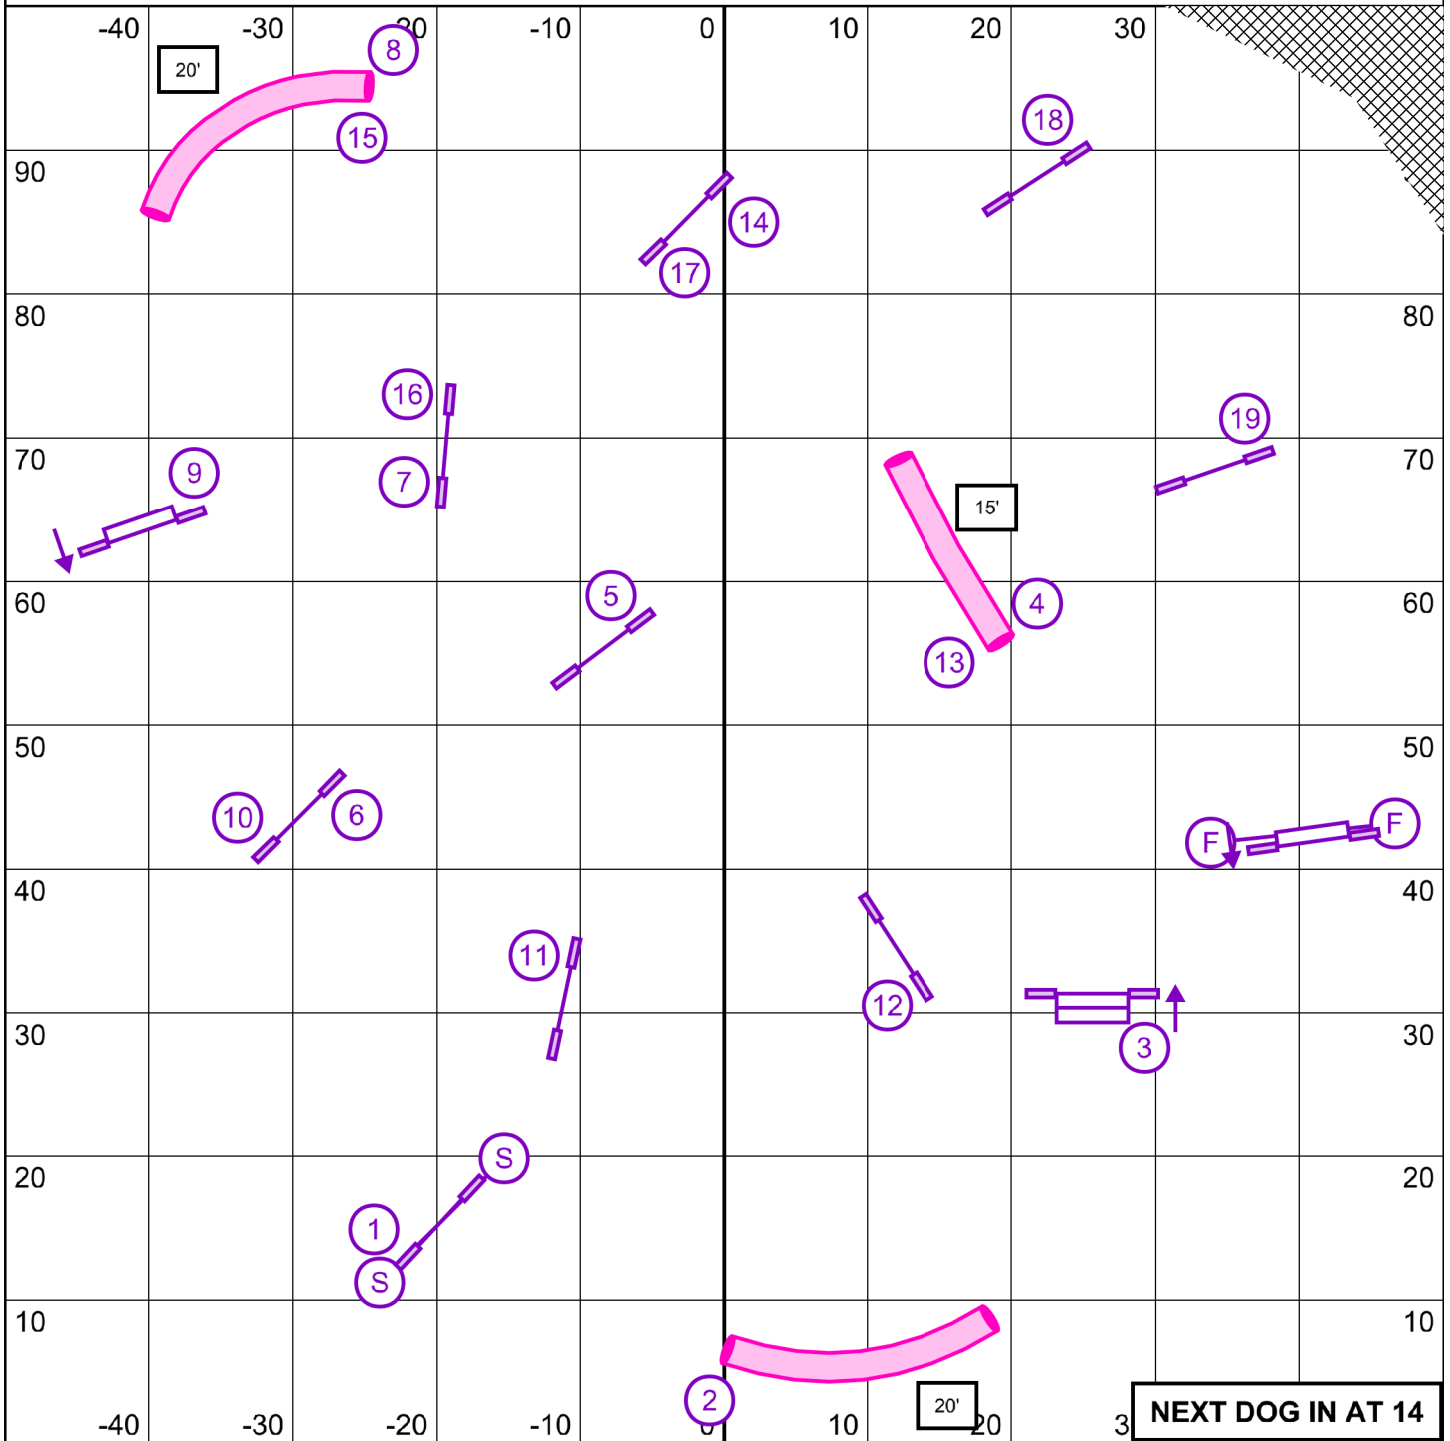

MASTERS/P3 JUMPERS Mid-Atlantic Regionals - Keystone June 15, 2024 Judge: Rebecca Hill