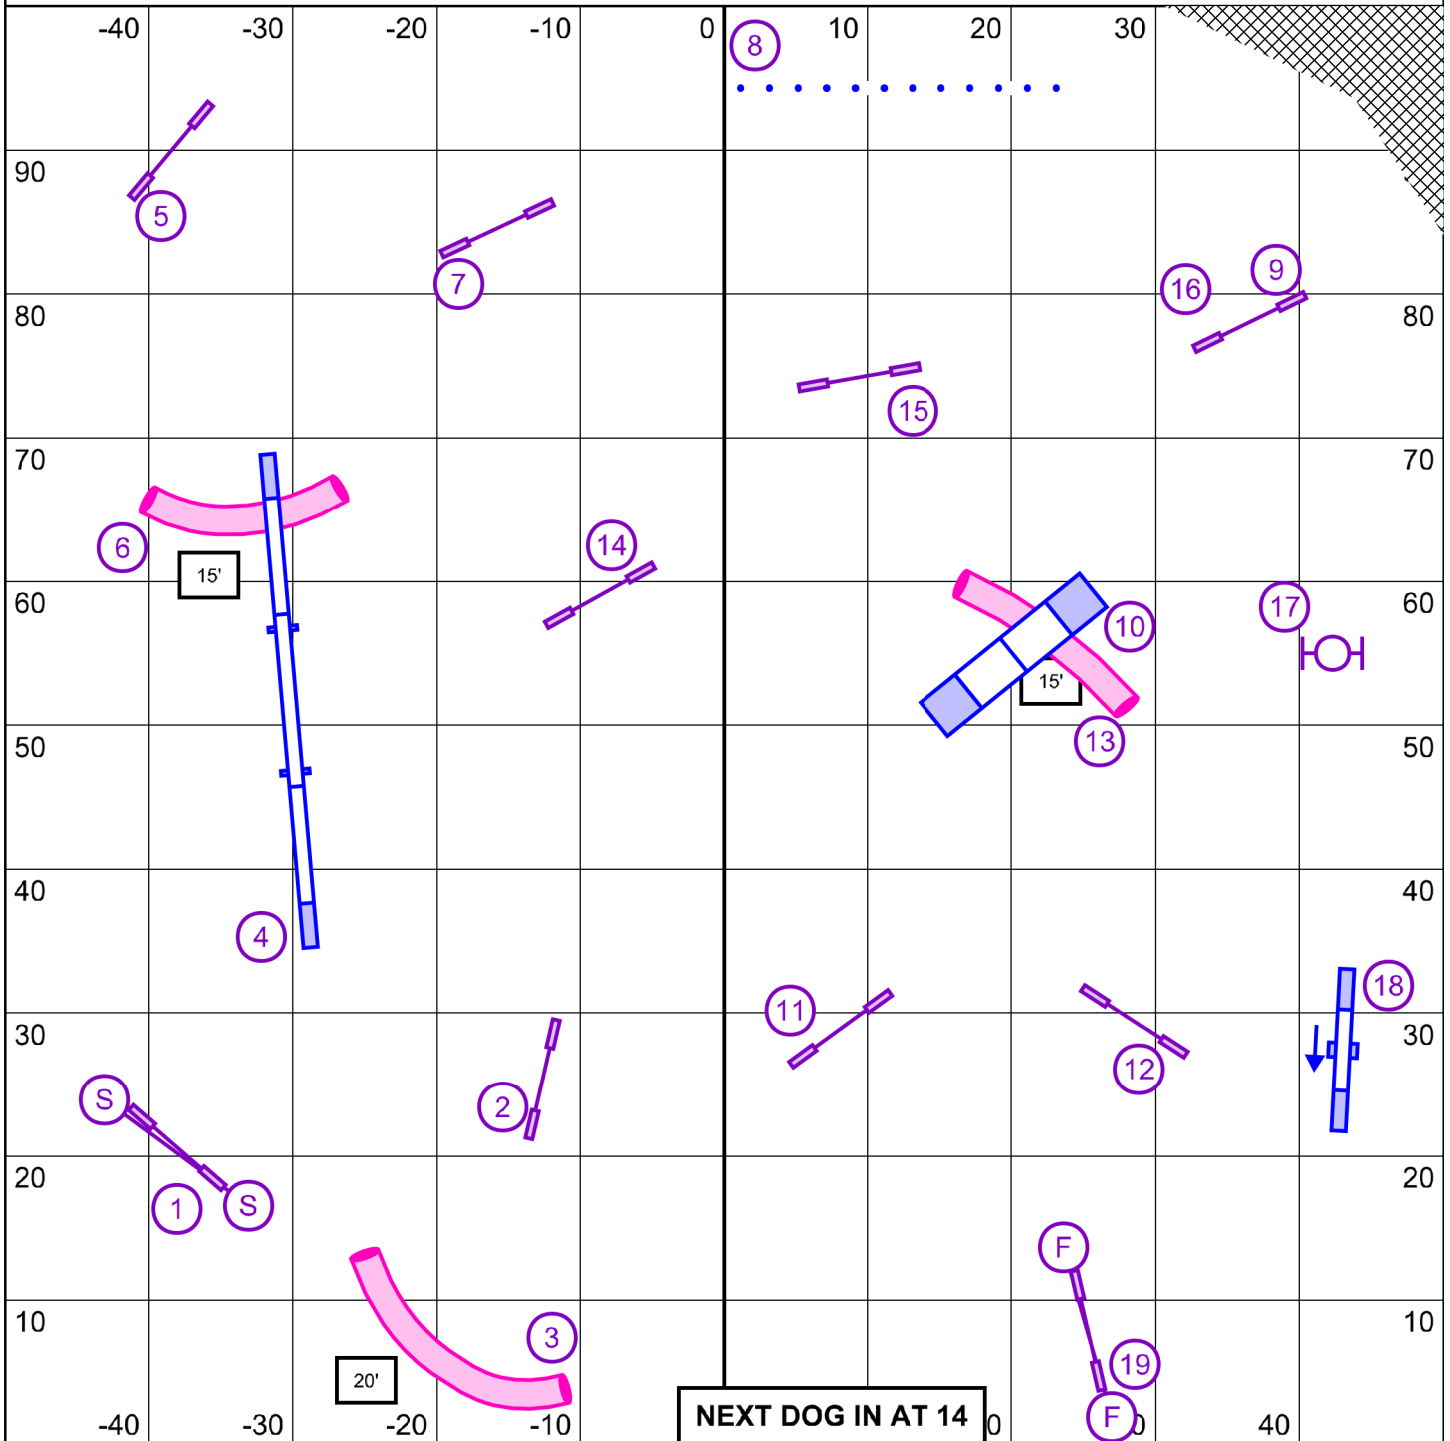

TEAM GAMBLERS Mid-Atlantic Regionals - Keystone June 15, 2024 Judge: Rebecca Hill

1-2-3-5 Pt System (Teeter = 5 pts)

START JUMP - bidirectional, FINISH JUMP -bidirectional

No contact to contact, No back to back

Once first horn has sounded, you may take any obstacle you choose for points and all obstacles successfully completed after will increase in increments of 1, this includes obstacles that have already been completed twice in the opening

If you go over gamble time, you will lost all points accrued during the gamble time.

You will keep gamble points accrued in the opening.

TEAM STANDARD Mid-Atlantic Regionals - Keystone June 15, 2024 Judge: Rebecca Hill