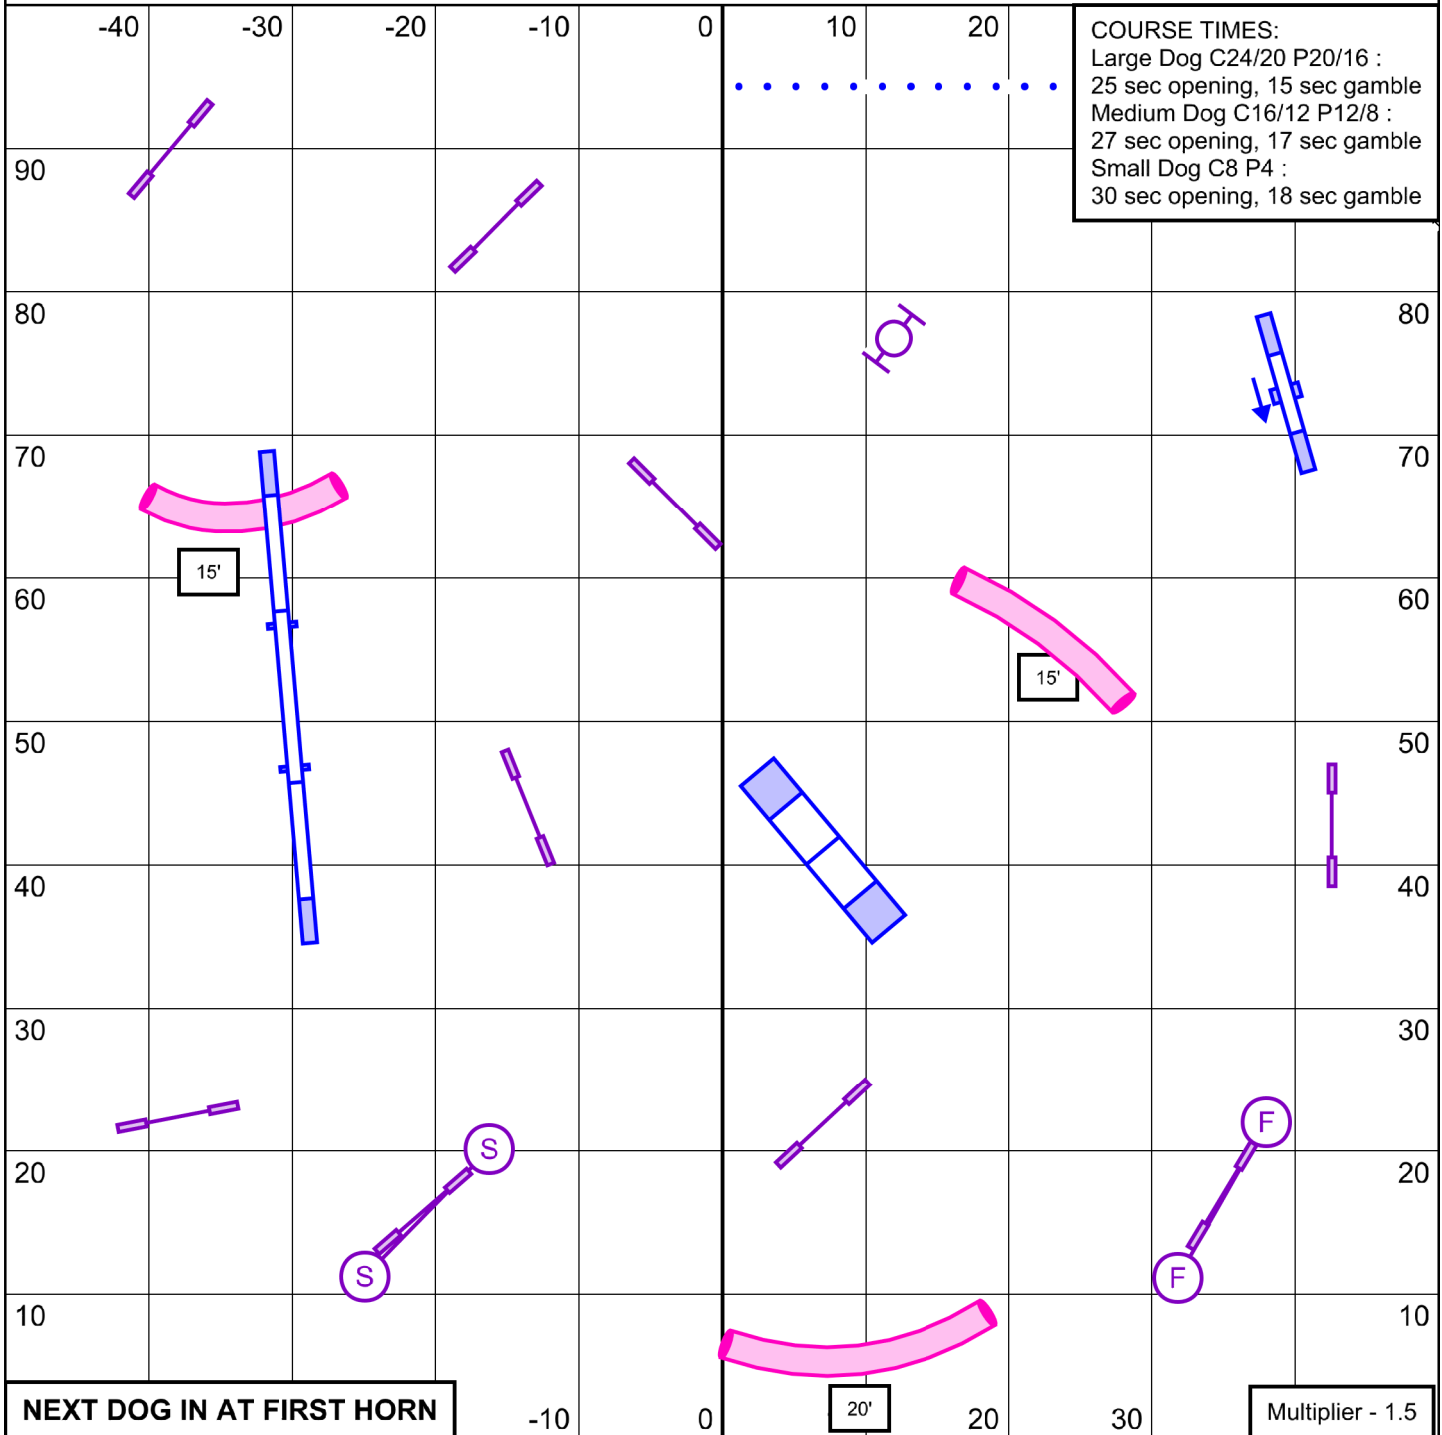

TEAM GAMBLERS Mid-Atlantic Regionals - Keystone June 15, 2024 Judge: Rebecca Hill

1-2-3-5 Pt System (Teeter = 5 pts)

START JUMP - bidirectional, FINISH JUMP -bidirectional

No contact to contact, No back to back

Once first horn has sounded, you may take any obstacle you choose for points and all obstacles successfully completed after will increase in increments of 1, this includes obstacles that have already been completed twice in the opening

Ex : gamble horn sounds, first completed obstacle is the teeter, the team will receive 5 pts, the next completed obstacle will be worth 6 pts, and so on

You **MAY NOT** take the same obstacle twice once the gamble has sounded.

If you go over gamble time, you will lost all points accrued during the gamble time.

You will keep gamble points accrued in the opening.

TEAM STANDARD Mid-Atlantic Regionals - Keystone June 15, 2024 Judge: Rebecca Hill