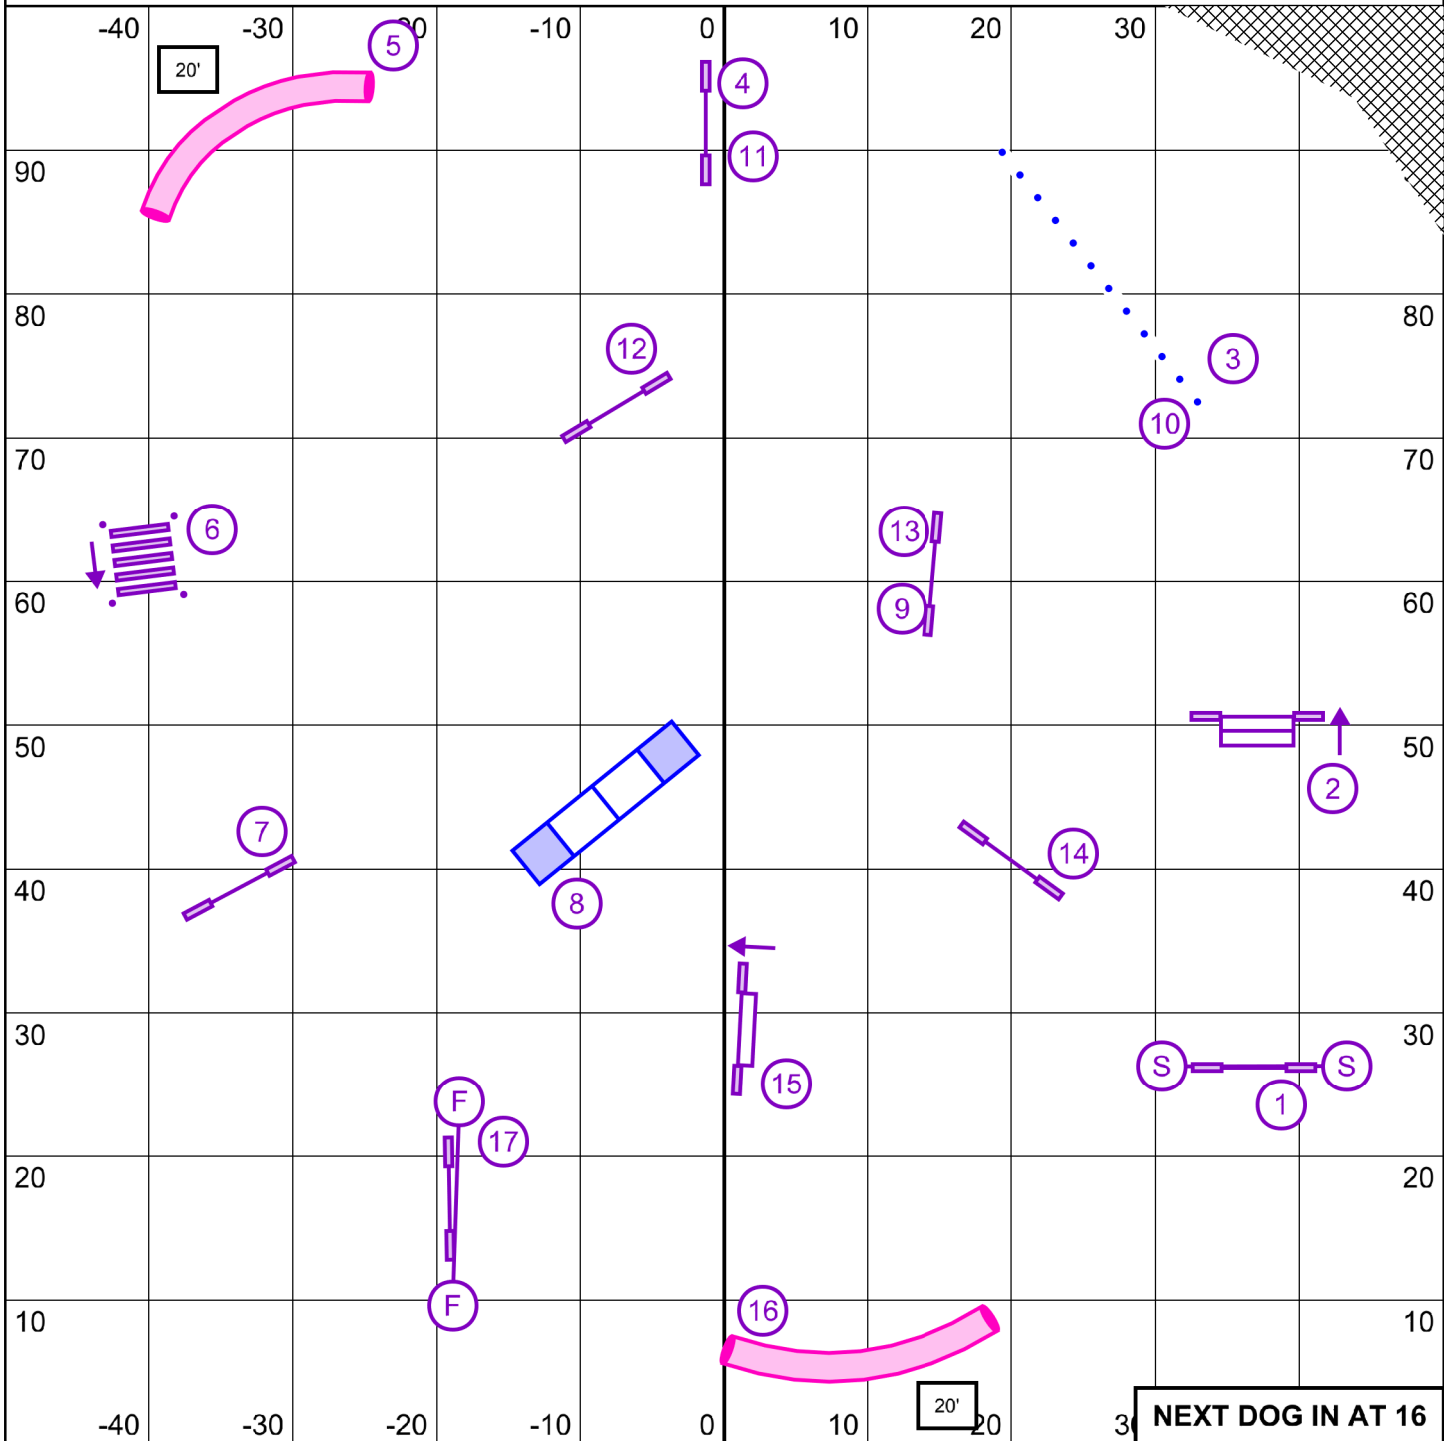

TEAM GAMBLERS Mid-Atlantic Regionals - Keystone June 15, 2024 Judge: Rebecca Hill

1-2-3-5 Pt System (Teeter = 5 pts)

START JUMP - bidirectional, FINISH JUMP -bidirectional

No contact to contact, No back to back

Once first horn has sounded, you may take any obstacle you choose for points and all obstacles successfully completed after will increase in increments of 1, this includes obstacles that have already been completed twice in the opening

If you go over gamble time, you will lost all points accrued during the gamble time.

You will keep gamble points accrued in the opening.

TEAM STANDARD Mid-Atlantic Regionals - Keystone June 15, 2024 Judge: Rebecca Hill