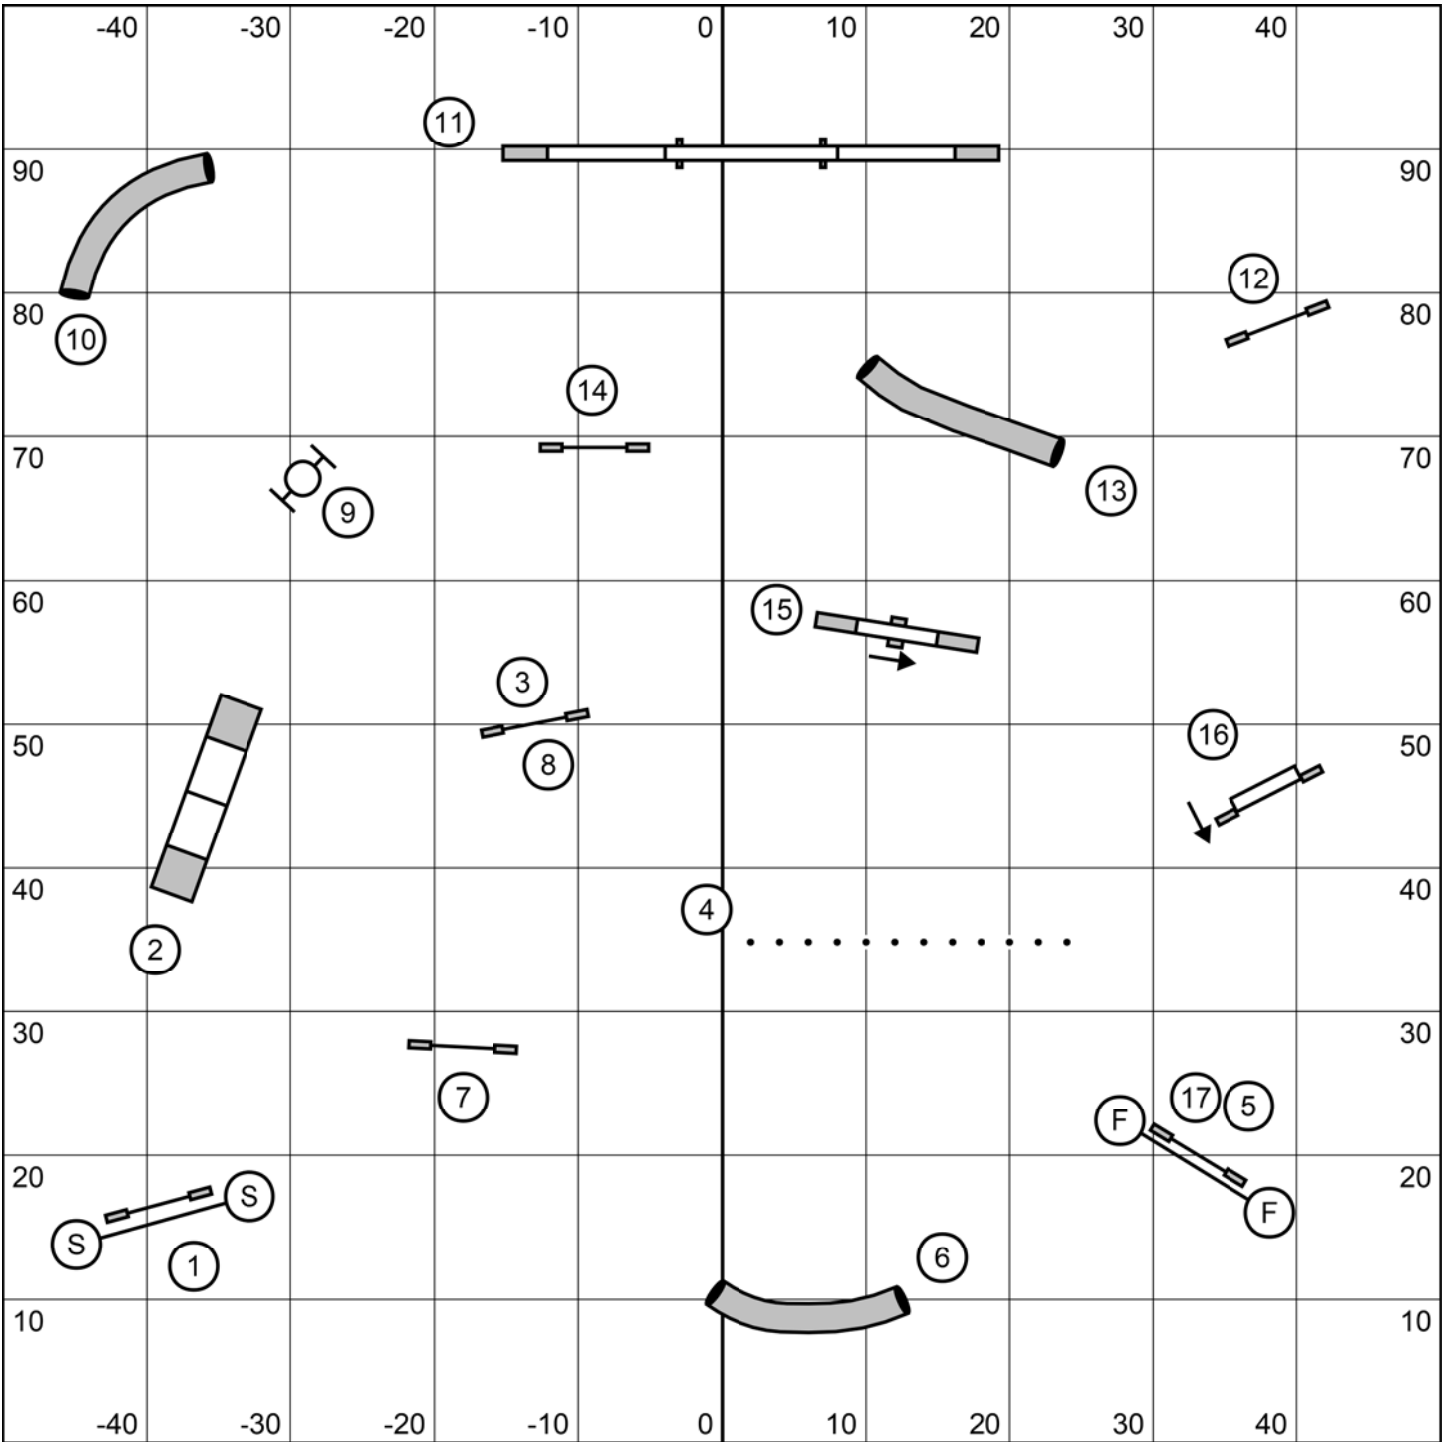

1-2-3-5 pts.
Teeter 5 pts.
Back to back okay.
13 pts. needed.

25 sec. opening
Closing:
20/24: 16sec.
12/16: 17 sec.
8: 18 sec.
Perf. add 1 sec.
Vets add 2 sec.

Masters/PIII Gamblers
Val Reiner 6/8/24
Leigh Valley Dream Weavers Barto, PA

Advanced/PII Standard
 Val Reiner 6/8/24
 Leigh Valley Dream Weavers Barto, PA

Starters/PI Standard
 Val Reiner 6/8/24
 Leigh Valley Dream Weavers Barto, PA

Grand Prix
 Val Reiner 6/8/24
 Leigh Valley Dream Weavers Barto, PA