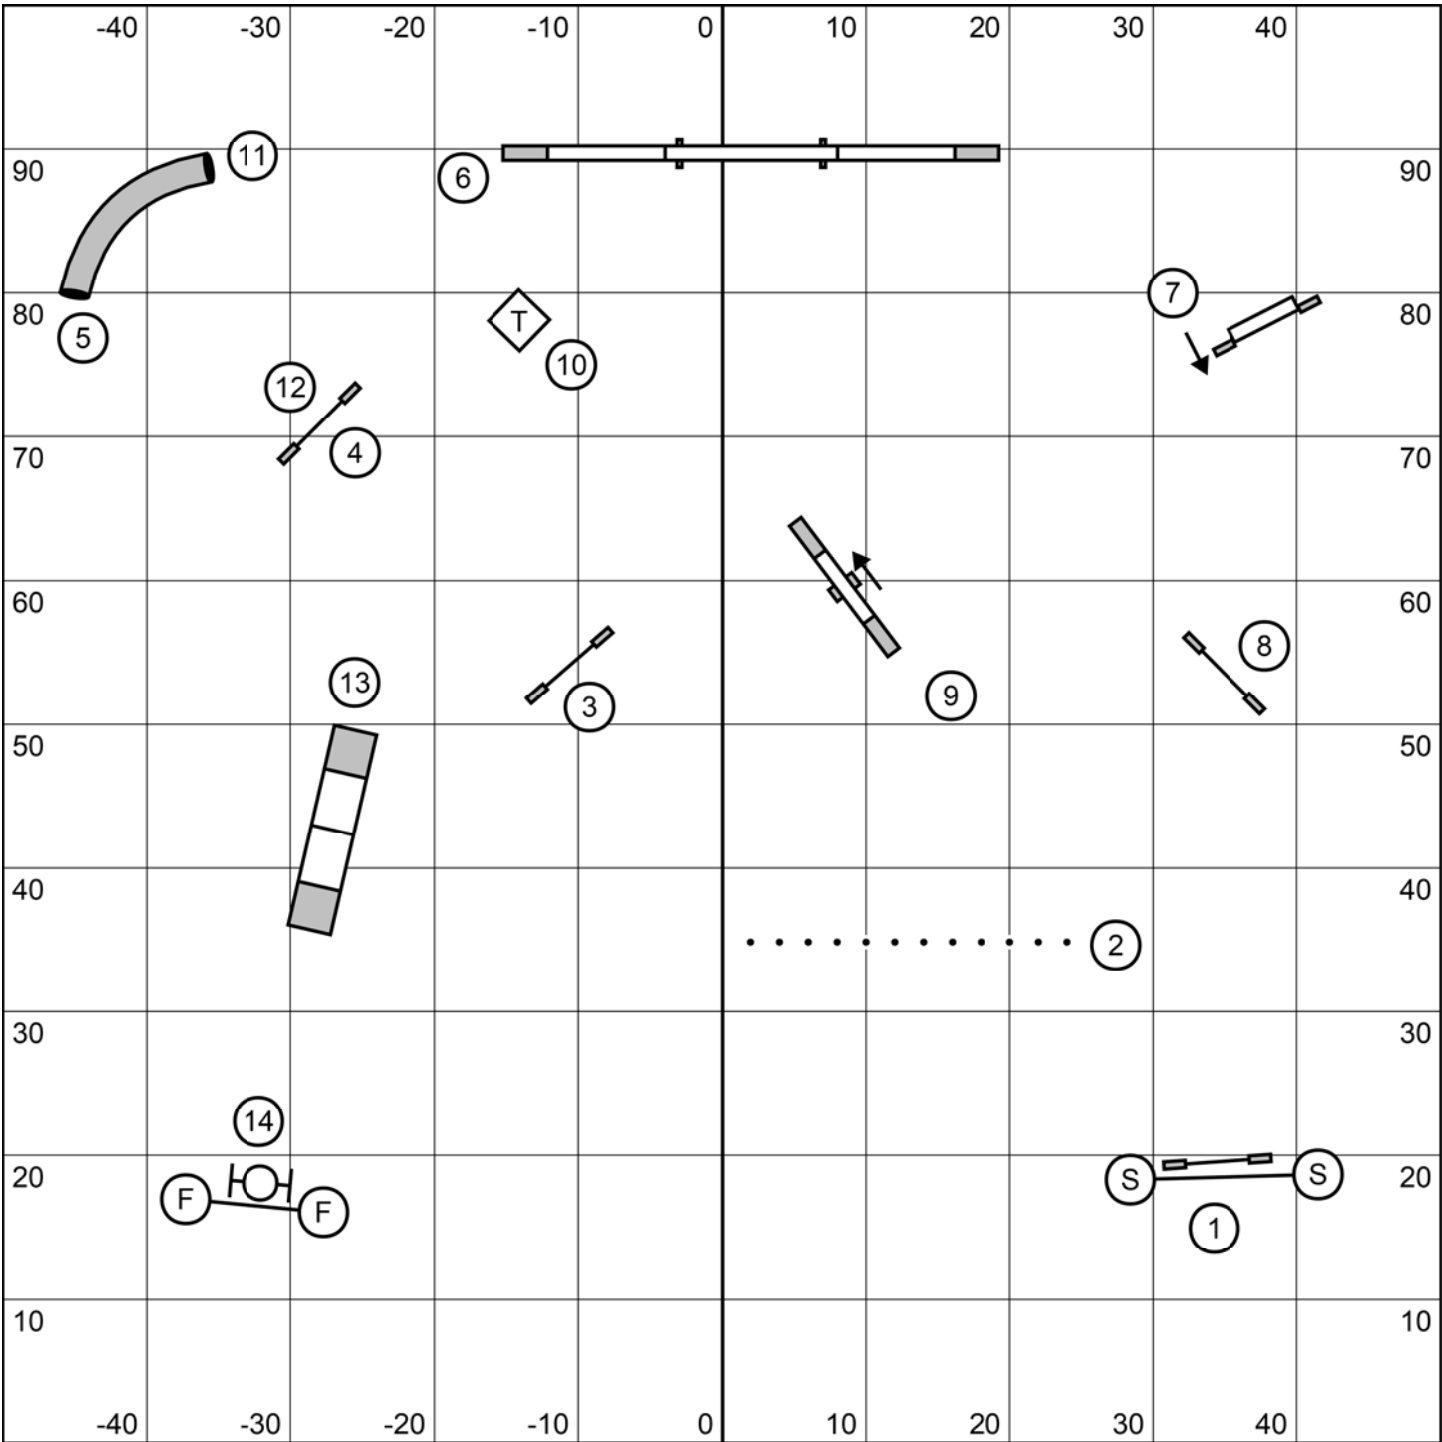

1-2-3-5 pts.
Teeter 5 pts.
Back to back okay.
13 pts. needed.

25 sec. opening
Closing:
20/24: 16sec.
12/16: 17 sec.
8: 18 sec.
Perf. add 1 sec.
Vets add 2 sec.

Masters/PIII Gamblers
Val Reiner 6/8/24
Leigh Valley Dream Weavers Barto, PA

Advanced/PII Standard
 Val Reiner 6/8/24
 Leigh Valley Dream Weavers Barto, PA

Starters/PI Standard
 Val Reiner 6/8/24
 Leigh Valley Dream Weavers Barto, PA

Grand Prix
 Val Reiner 6/8/24
 Leigh Valley Dream Weavers Barto, PA