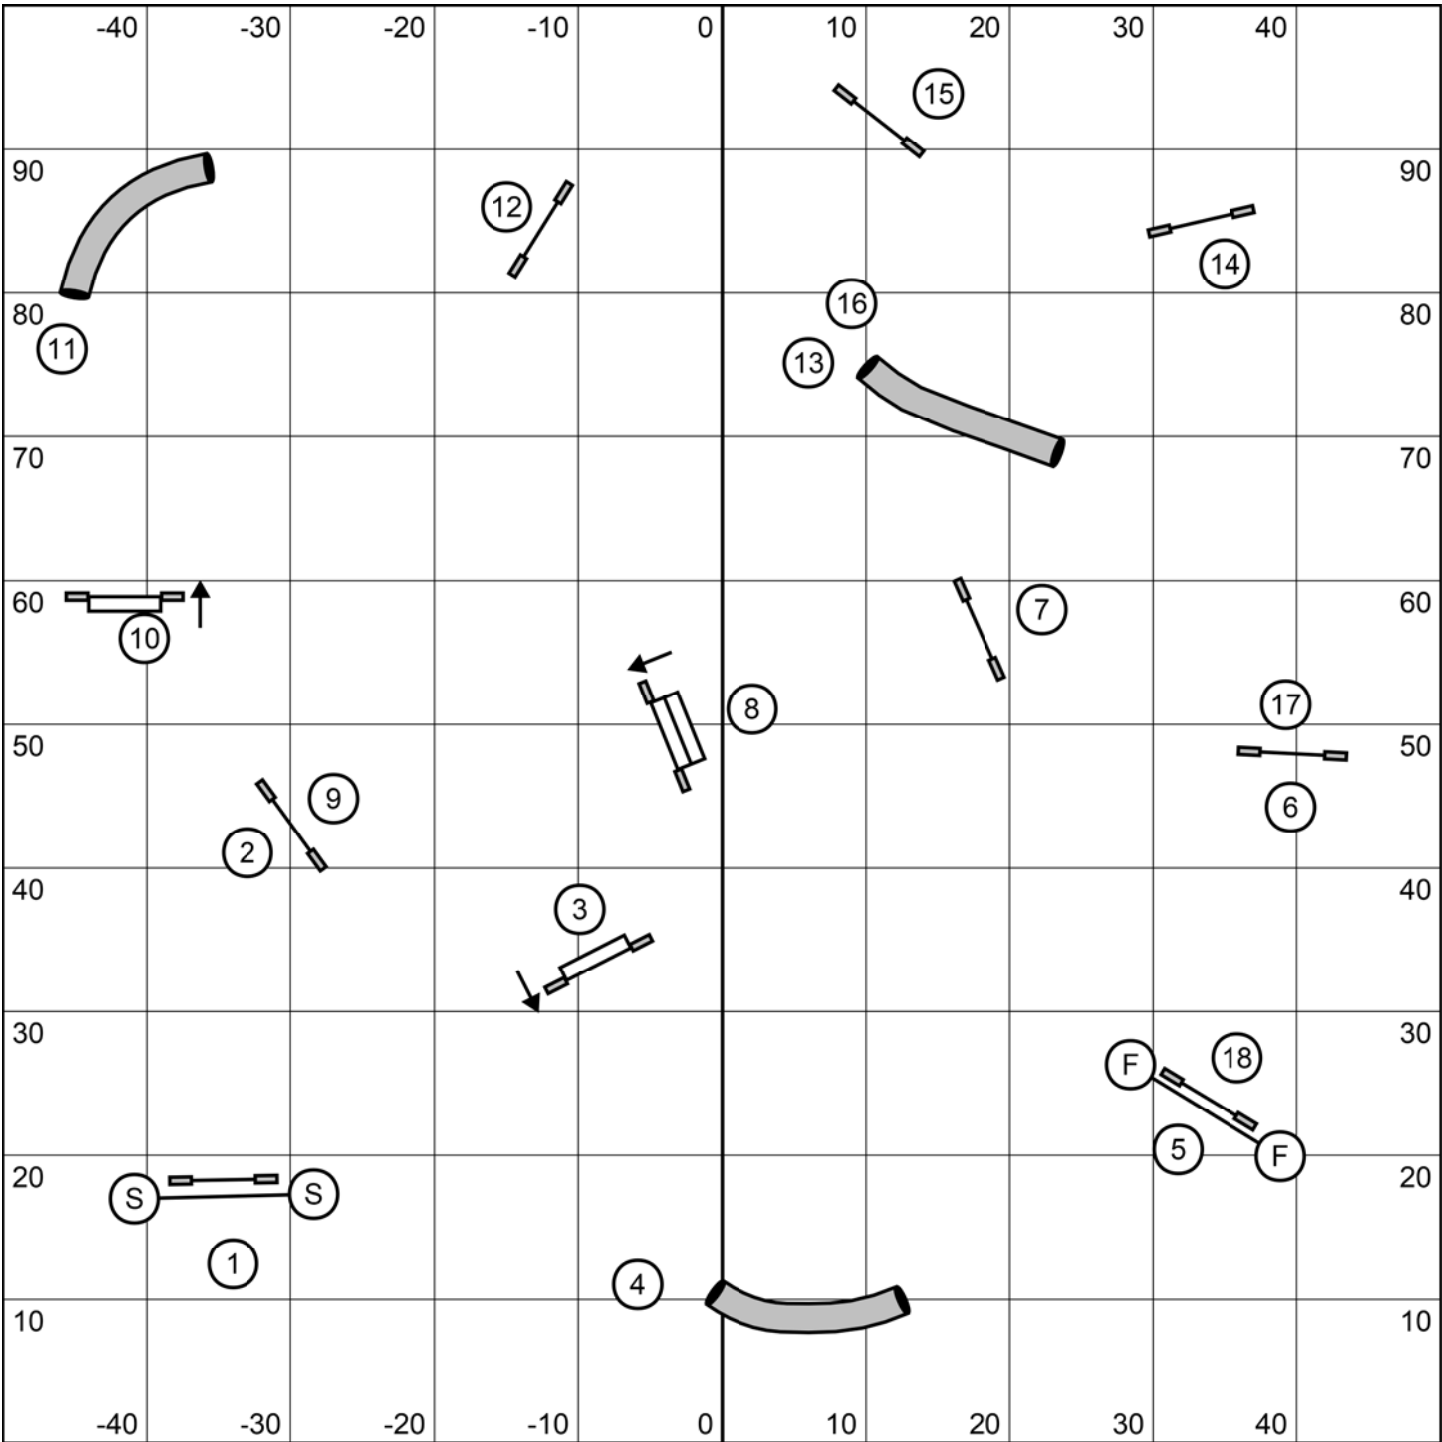

Advanced/PII Jumpers
Val Reiner 6/8/24
Leigh Valley Dream Weavers Barto, PA