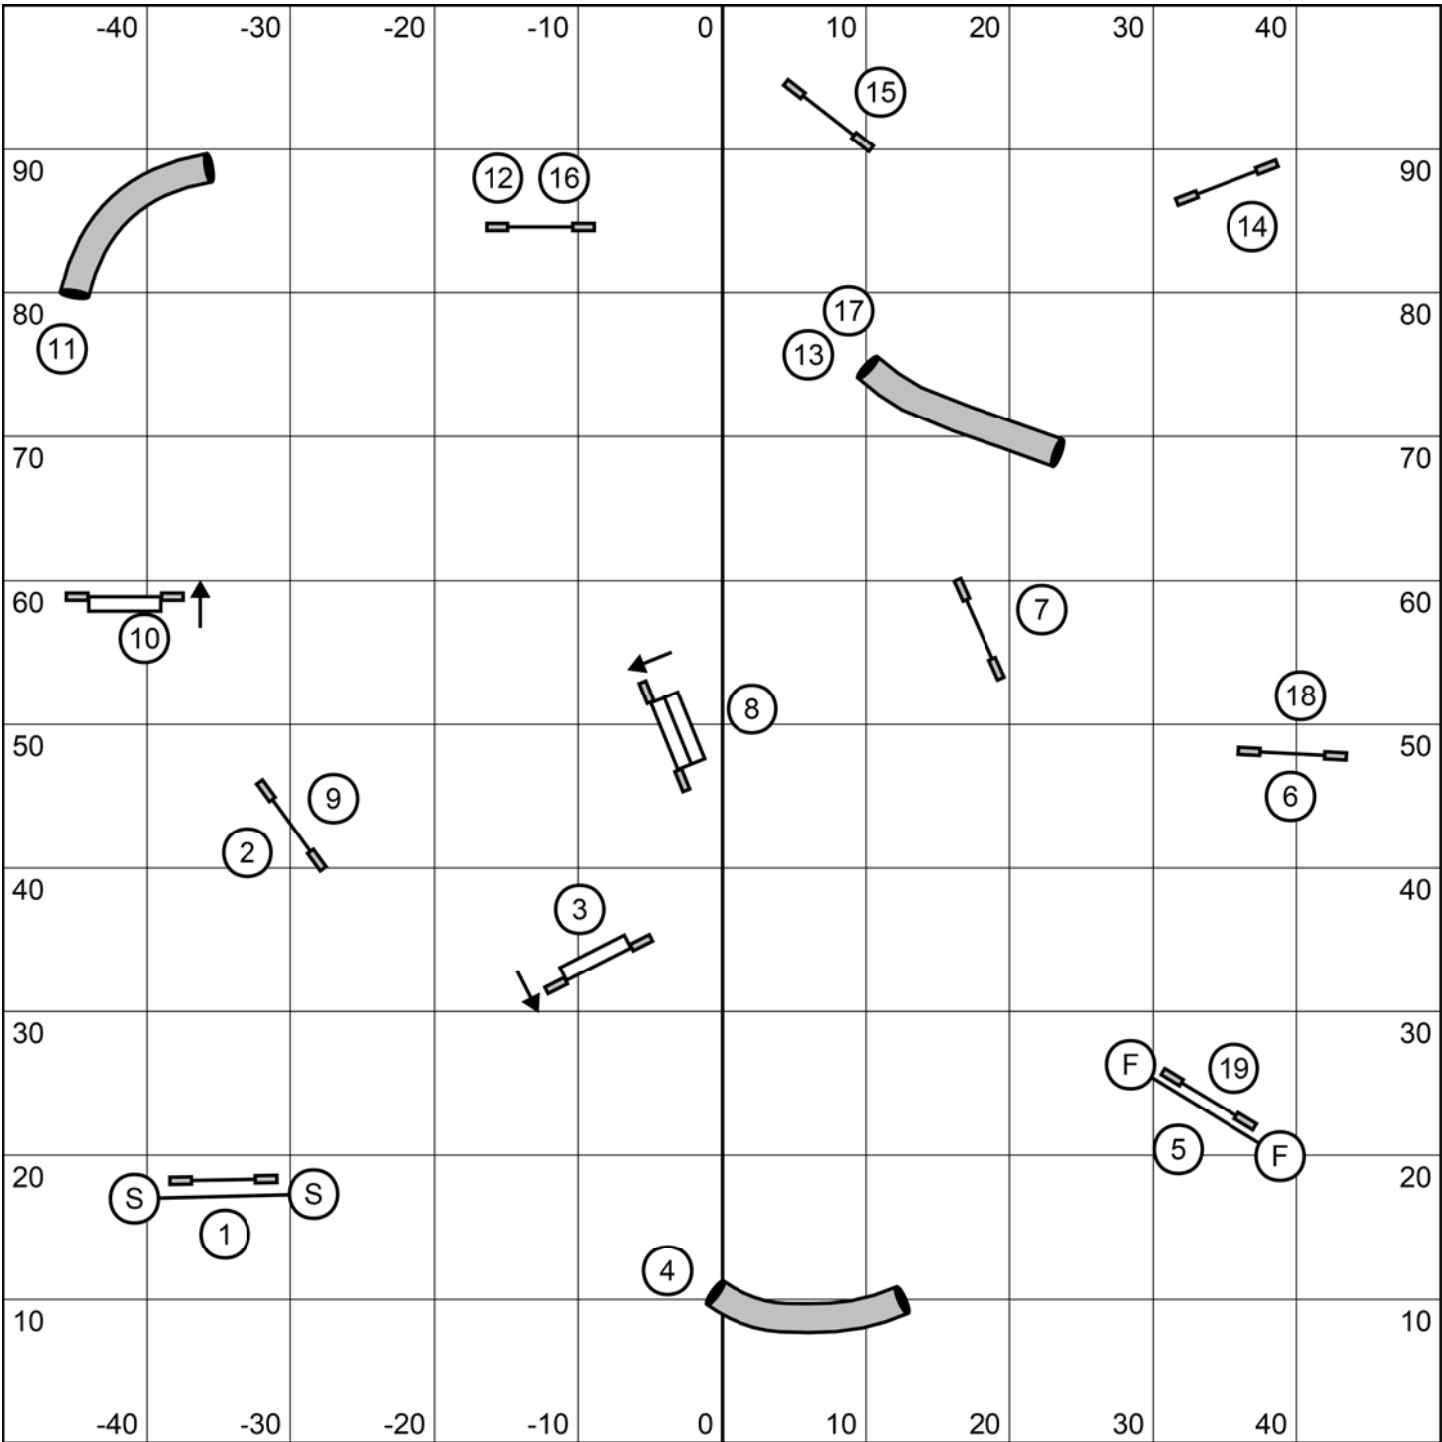

1-2-3-5 pts.
Teeter 5 pts.
Back to back okay.
13 pts. needed.

25 sec. opening
Closing:
20/24: 16sec.
12/16: 17 sec.
8: 18 sec.
Perf. add 1 sec.
Vets add 2 sec.

Masters/PIII Gamblers
Val Reiner 6/8/24
Leigh Valley Dream Weavers Barto, PA

Advanced/PII Standard
 Val Reiner 6/8/24
 Leigh Valley Dream Weavers Barto, PA

Starters/PI Standard
 Val Reiner 6/8/24
 Leigh Valley Dream Weavers Barto, PA

Grand Prix
 Val Reiner 6/8/24
 Leigh Valley Dream Weavers Barto, PA