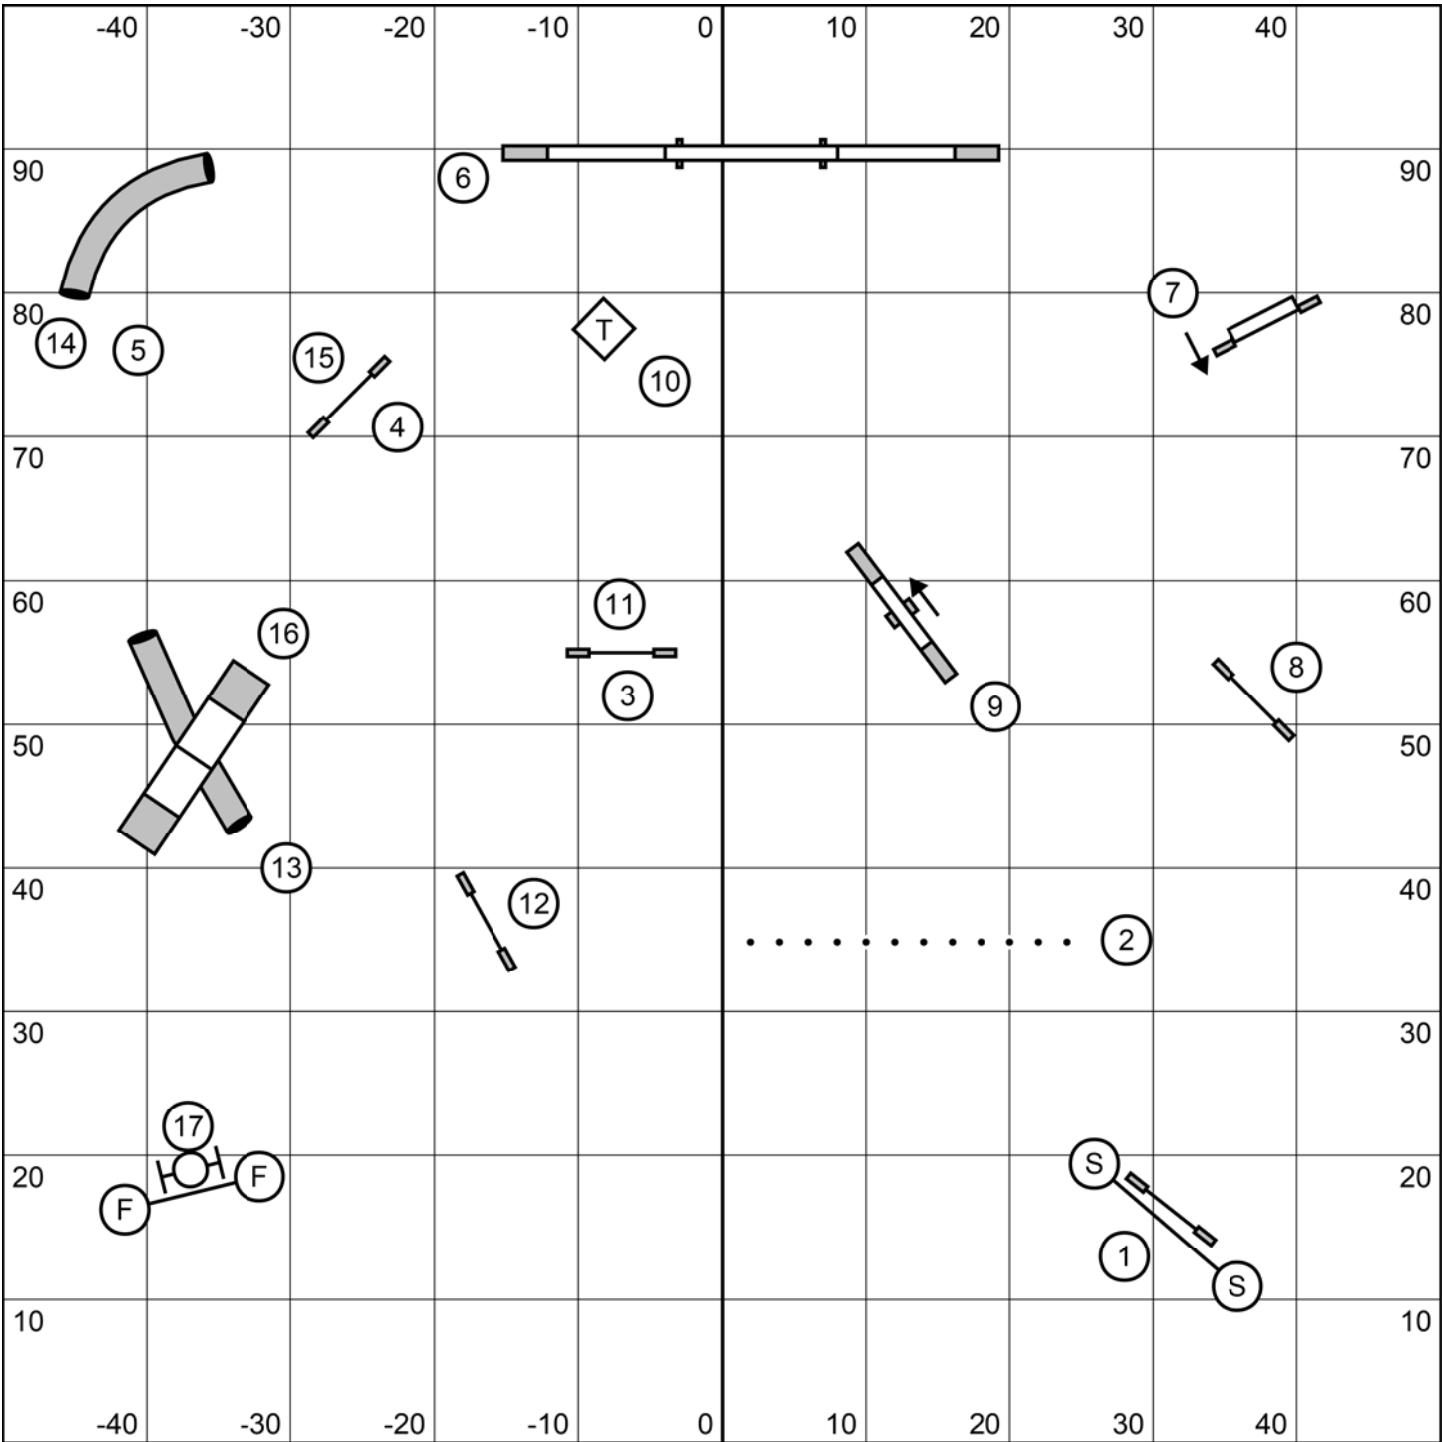

1-2-3-5 pts.
Teeter 5 pts.
Back to back okay.
13 pts. needed.

25 sec. opening
Closing:
20/24: 16sec.
12/16: 17 sec.
8: 18 sec.
Perf. add 1 sec.
Vets add 2 sec.

Masters/PIII Gamblers
Val Reiner 6/8/24
Leigh Valley Dream Weavers Barto, PA

Advanced/PII Standard
 Val Reiner 6/8/24
 Leigh Valley Dream Weavers Barto, PA

Starters/PI Standard
 Val Reiner 6/8/24
 Leigh Valley Dream Weavers Barto, PA

Grand Prix
 Val Reiner 6/8/24
 Leigh Valley Dream Weavers Barto, PA