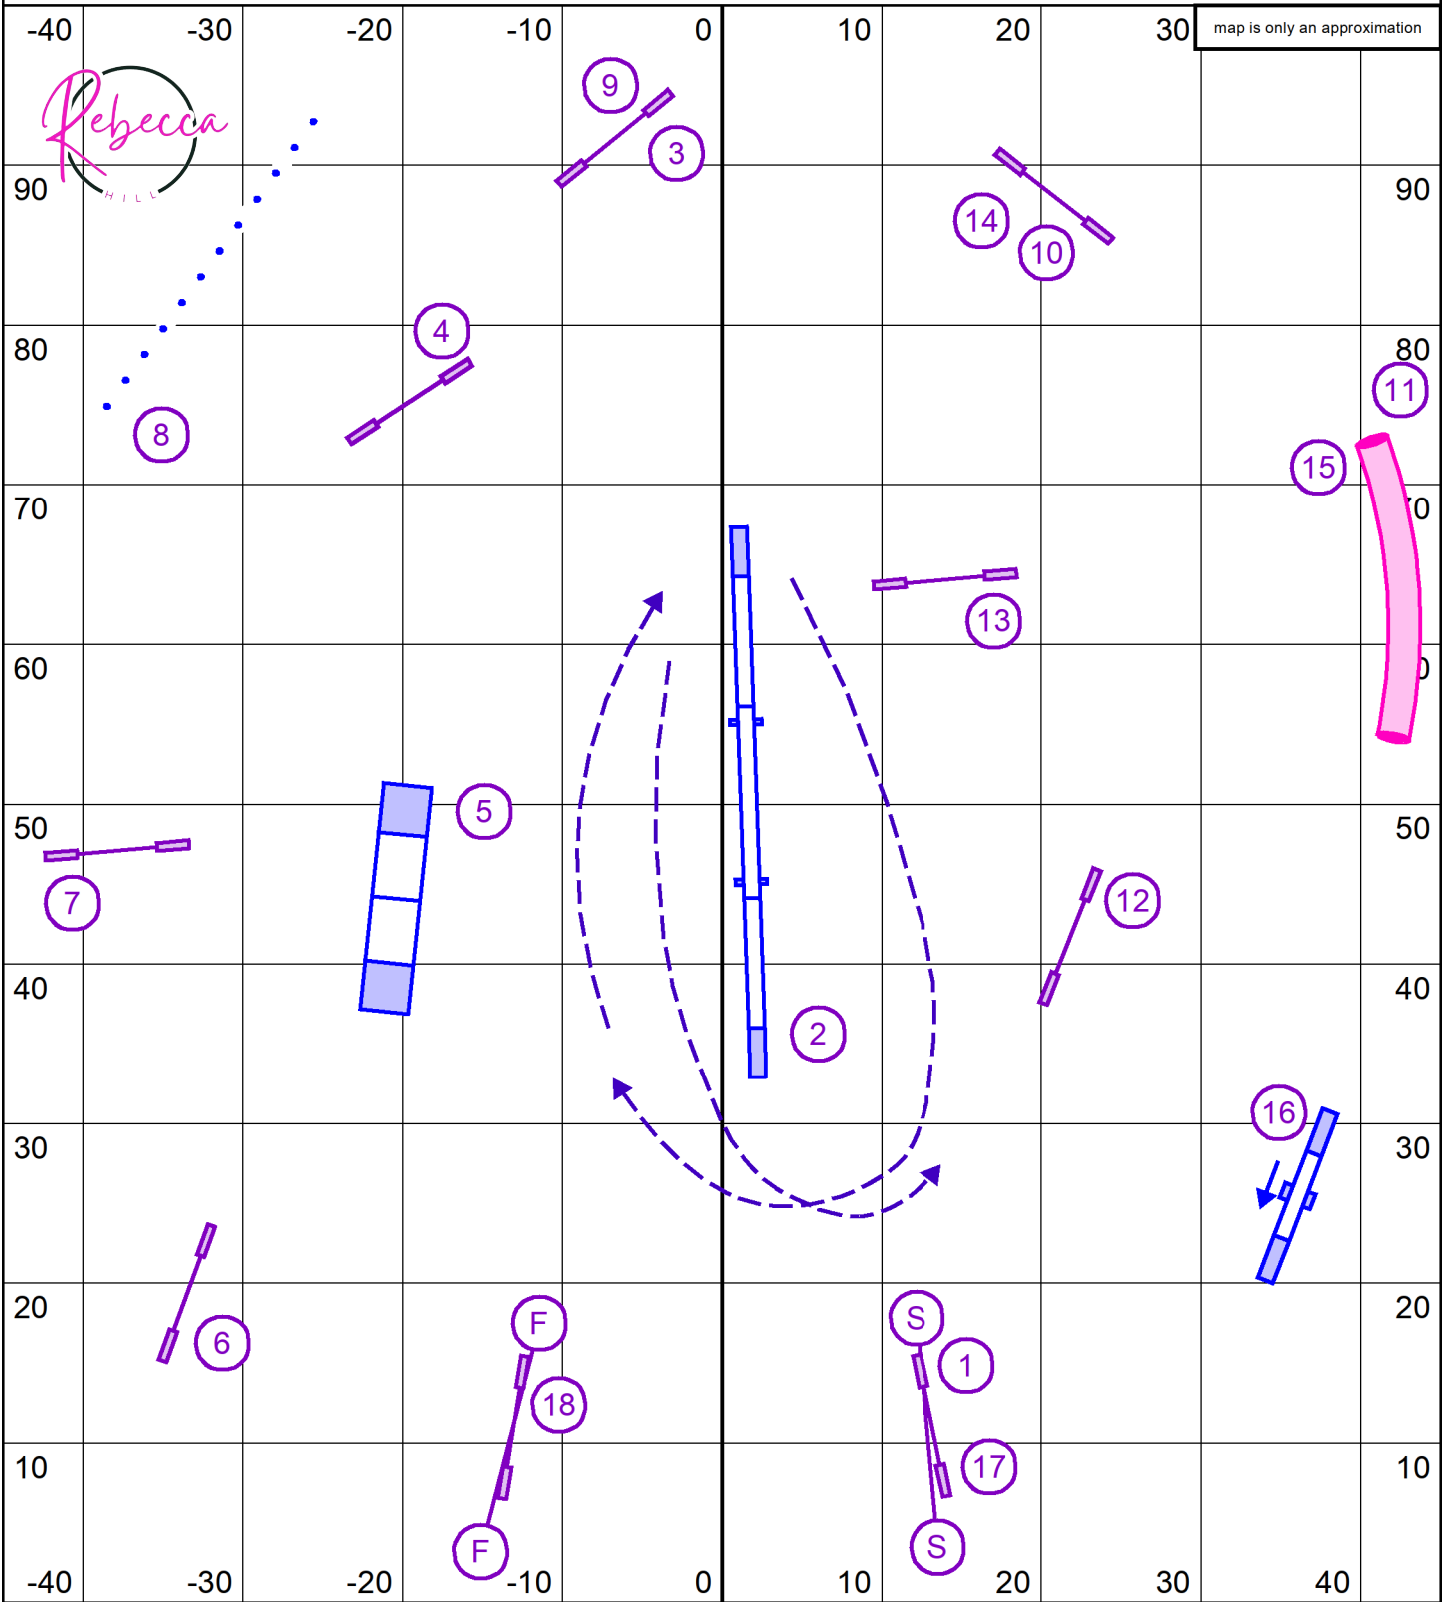

UKI BEGINNER/NOVICE GAMBLERS Northern Border September 20, 2024 Judge: Rebecca Hill

Opening - 25 sec  
 Closing - 4s, 8, 8s, 12, 12s, 16 - 14 sec  
 16s, 20, 20s, 22, 24 - 12 sec  
 No contact to contact  
 Back to back ok

Jumps - 1  
 Tunnels - 2  
 Teeter - 3  
 A-frame - 4  
 Dog Walk/Weaves - 5

Gamble :  
 Behind Line - 15 pts  
 Within Line - 10 pts

UKI SENIOR/CHAMPIONSHIP GAMBLERS Northern Border September 20, 2024 Judge: Rebecca Hill

Opening - 25 sec  
 Closing - 4s, 8, 8s, 12, 12s, 16 - 14 sec  
 16s, 20, 20s, 22, 24 - 12 sec  
 No contact to contact  
 Back to back ok

Jumps - 1  
 Tunnels - 2  
 Teeter - 3  
 A-frame - 4  
 Dog Walk/Weaves - 5

Gamble :  
**Behind Line - 15 pts**  
**Within Line - 10 pts**

**UKI BEGINNER/NOVICE AGILITY** Northern Border September 20, 2024 Judge: Rebecca Hill

UKI SENIOR/CHAMPIONSHIP AGILITY Northern Border September 20, 2024 Judge: Rebecca Hill