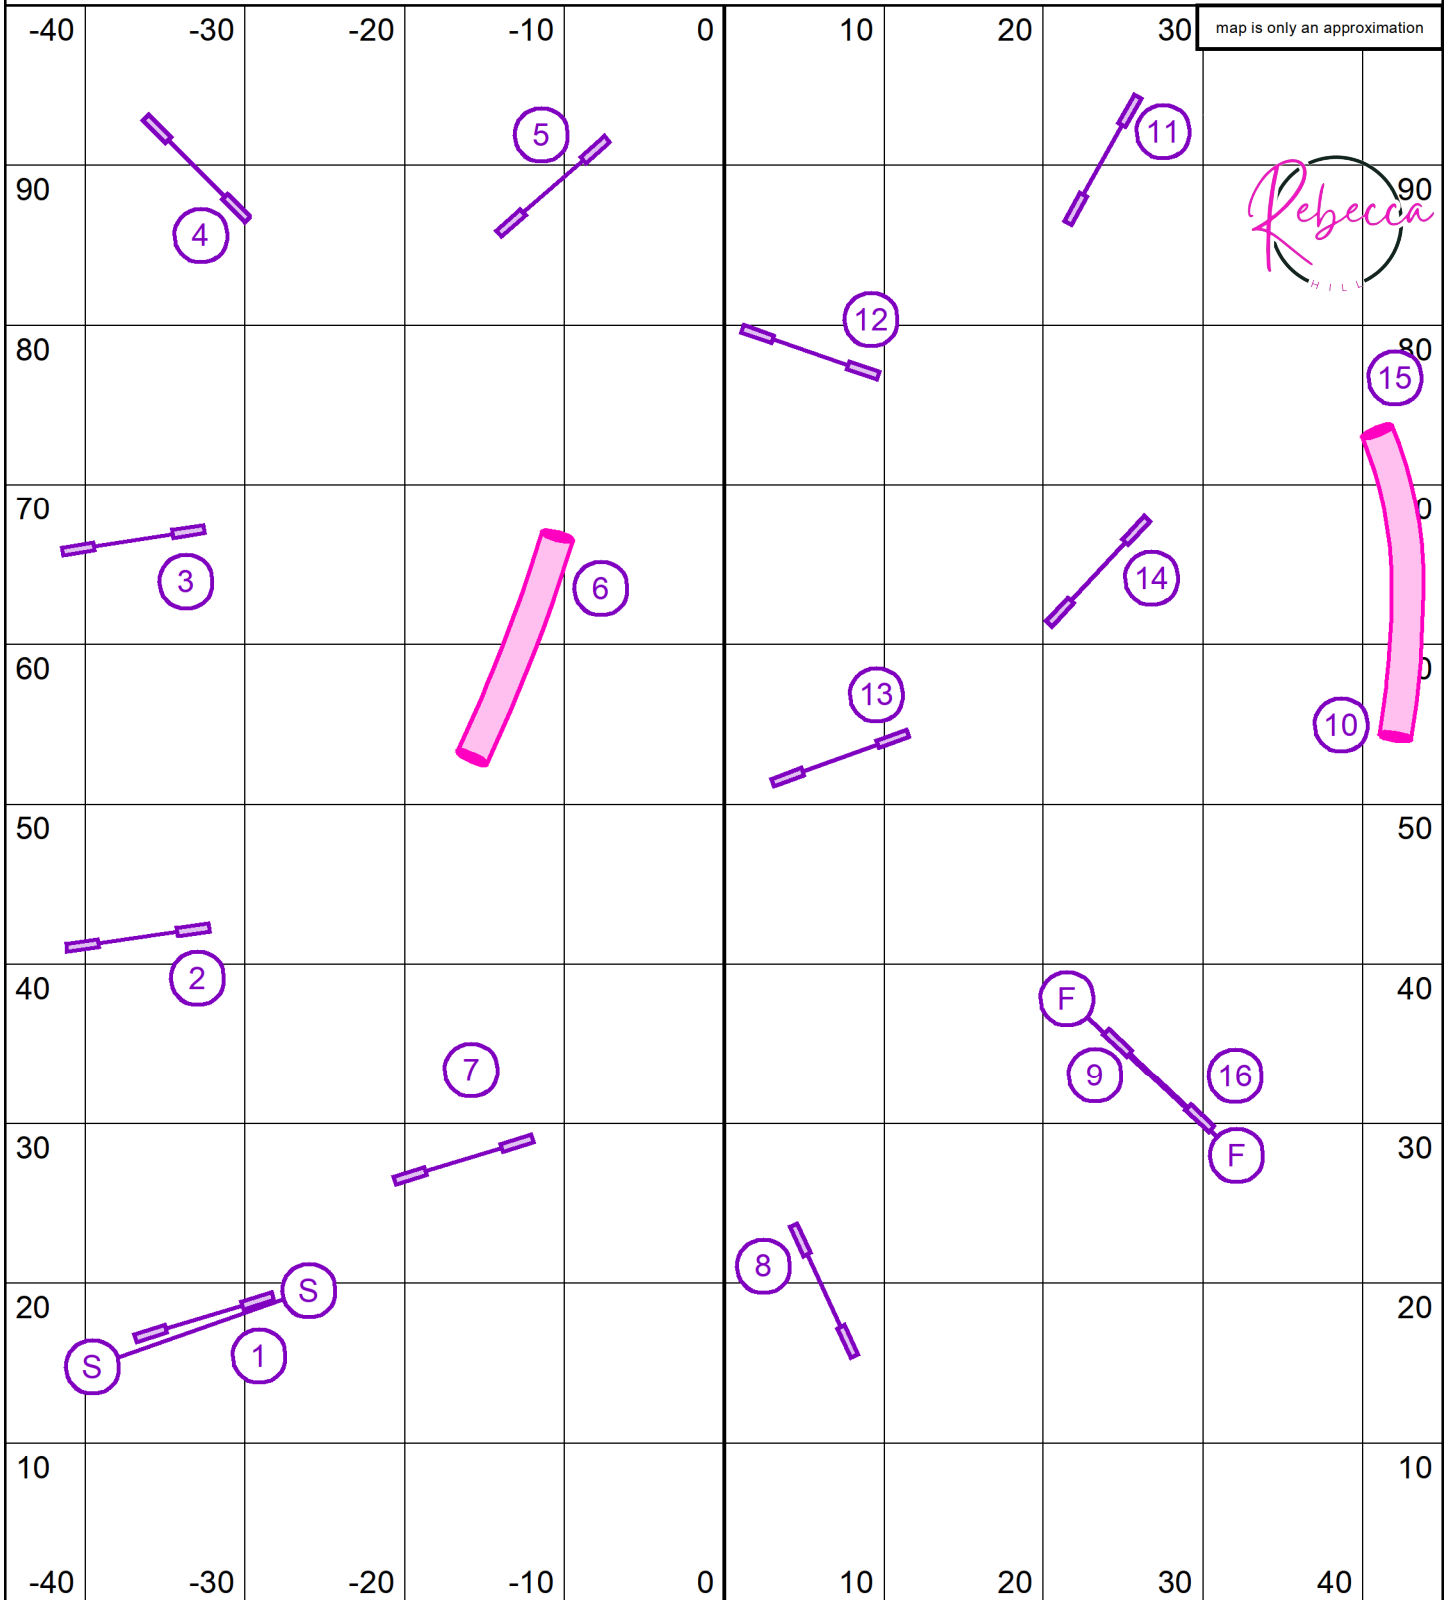

UKI BEGINNER/NOVICE SPEEDSTAKES Northern Border September 20, 2024 Judge: Rebecca Hill