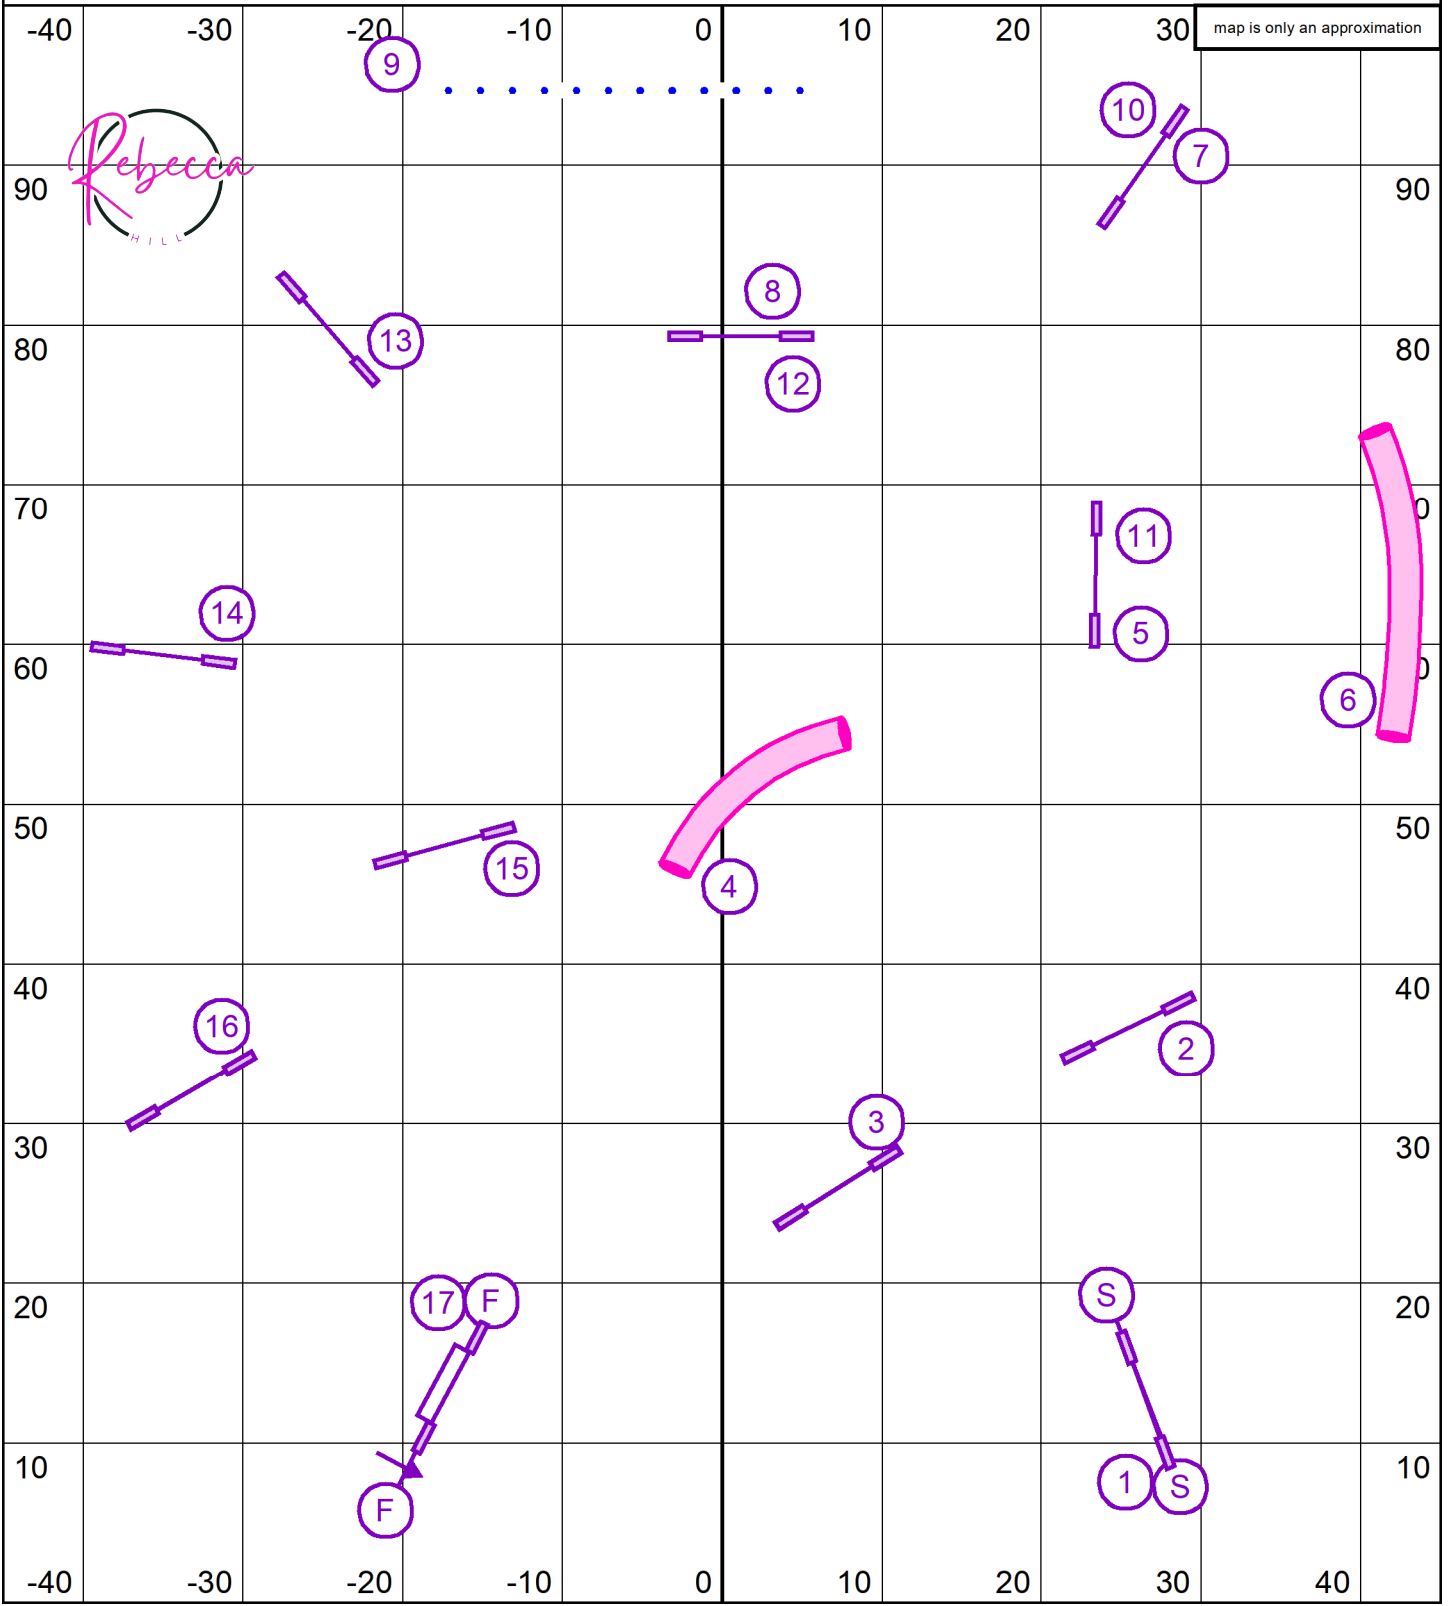

UKI MASTERS SERIES JUMPING Northern Border September 20, 2024 Judge: Rebecca Hill