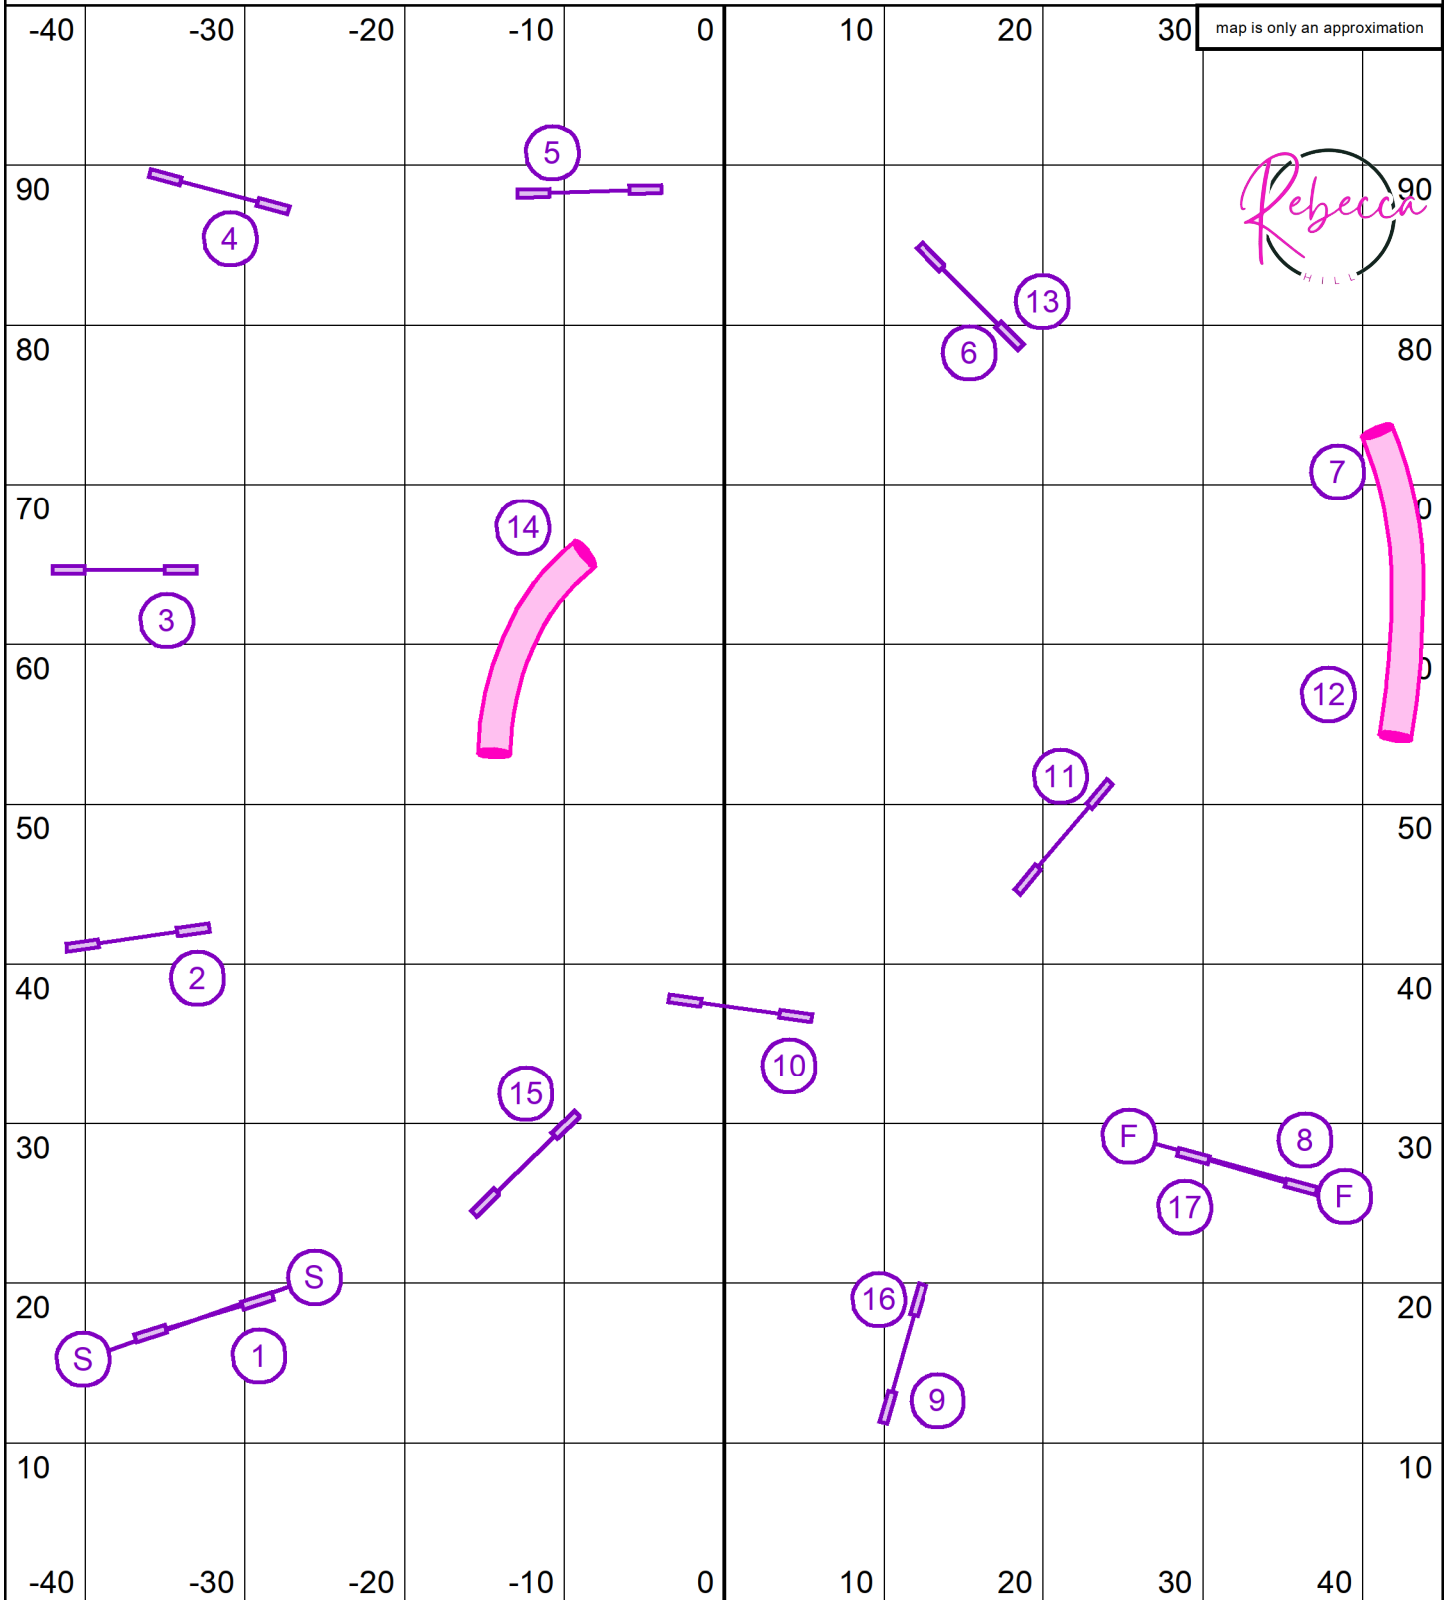

UKI SENIOR/CHAMPIONSHIP SPEEDSTAKES Northern Border September 20, 2024 Judge: Rebecca Hill