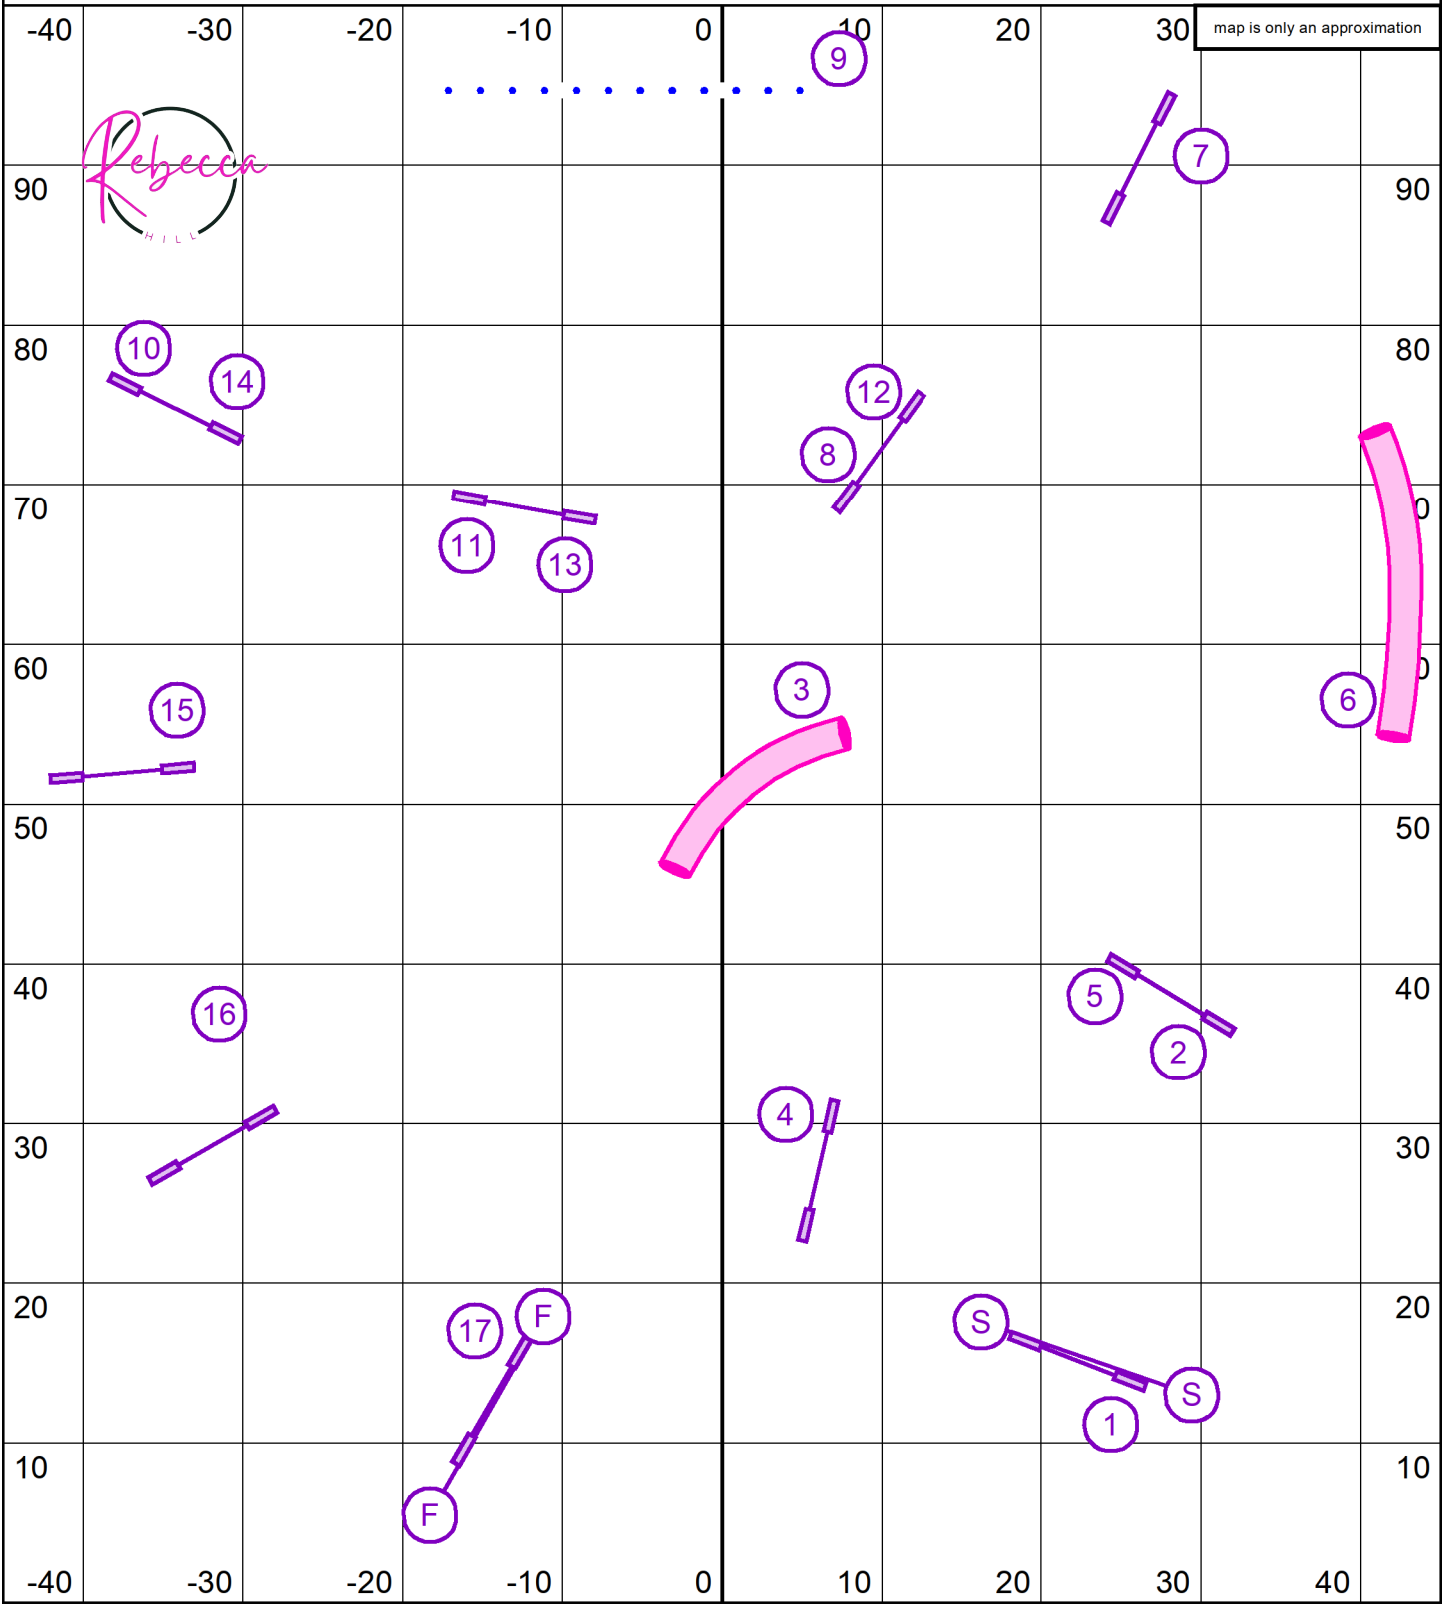

UKI SENIOR/CHAMPIONSHIP JUMPING Northern Border September 20, 2024 Judge: Rebecca Hill