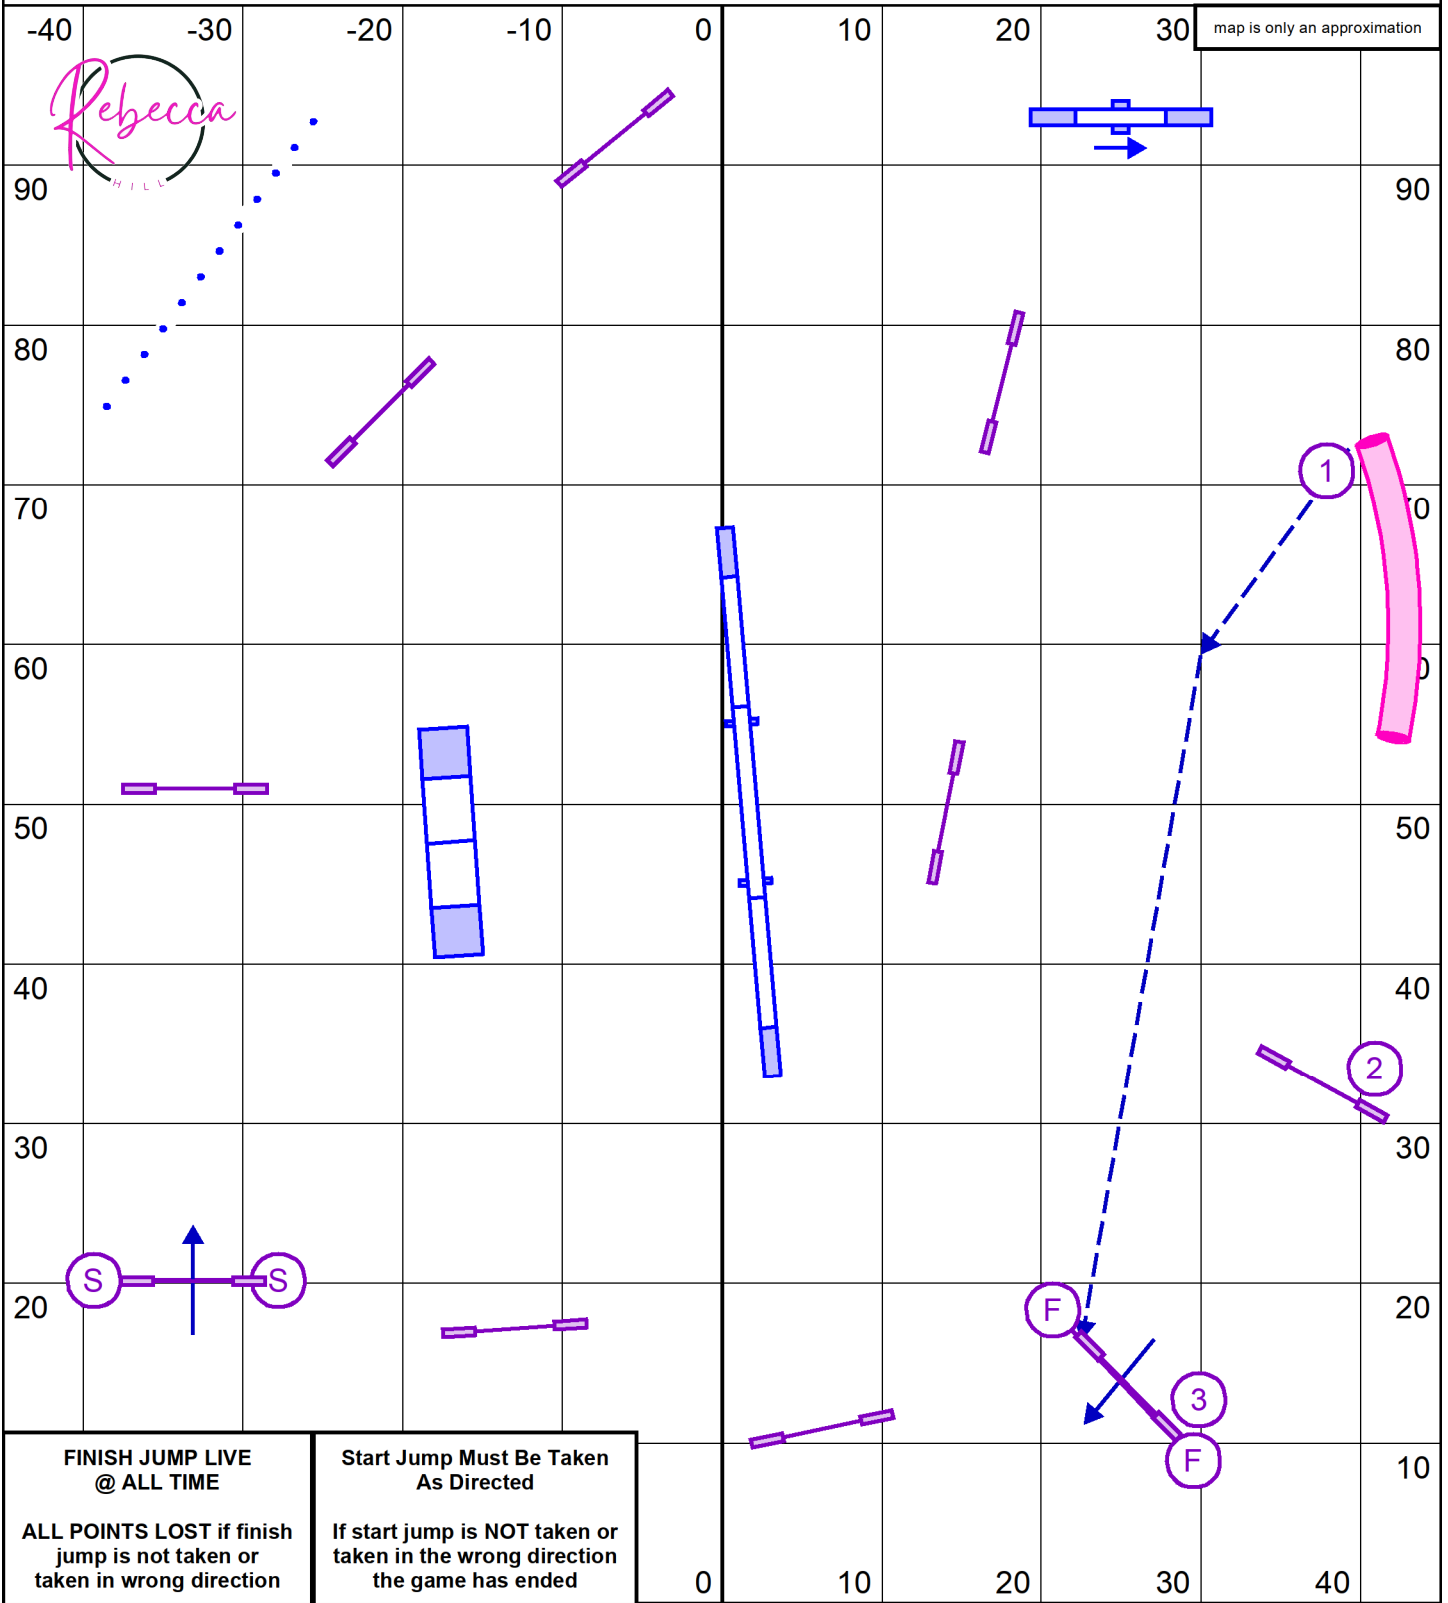

UKI BEGINNER/NOVICE GAMBLERS Northern Border September 20, 2024 Judge: Rebecca Hill

Opening - 25 sec  
 Closing - 4s, 8, 8s, 12, 12s, 16 - 14 sec  
 16s, 20, 20s, 22, 24 - 12 sec  
 No contact to contact  
 Back to back ok

Jumps - 1  
 Tunnels - 2  
 Teeter - 3  
 A-frame - 4  
 Dog Walk/Weaves - 5

Gamble :  
 Behind Line - 15 pts  
 Within Line - 10 pts

UKI SENIOR/CHAMPIONSHIP GAMBLERS Northern Border September 20, 2024 Judge: Rebecca Hill

Opening - 25 sec  
 Closing - 4s, 8, 8s, 12, 12s, 16 - 14 sec  
 16s, 20, 20s, 22, 24 - 12 sec  
 No contact to contact  
 Back to back ok

Jumps - 1  
 Tunnels - 2  
 Teeter - 3  
 A-frame - 4  
 Dog Walk/Weaves - 5

Gamble :  
**Behind Line - 15 pts**  
**Within Line - 10 pts**

**UKI BEGINNER/NOVICE AGILITY** Northern Border September 20, 2024 Judge: Rebecca Hill

UKI SENIOR/CHAMPIONSHIP AGILITY Northern Border September 20, 2024 Judge: Rebecca Hill