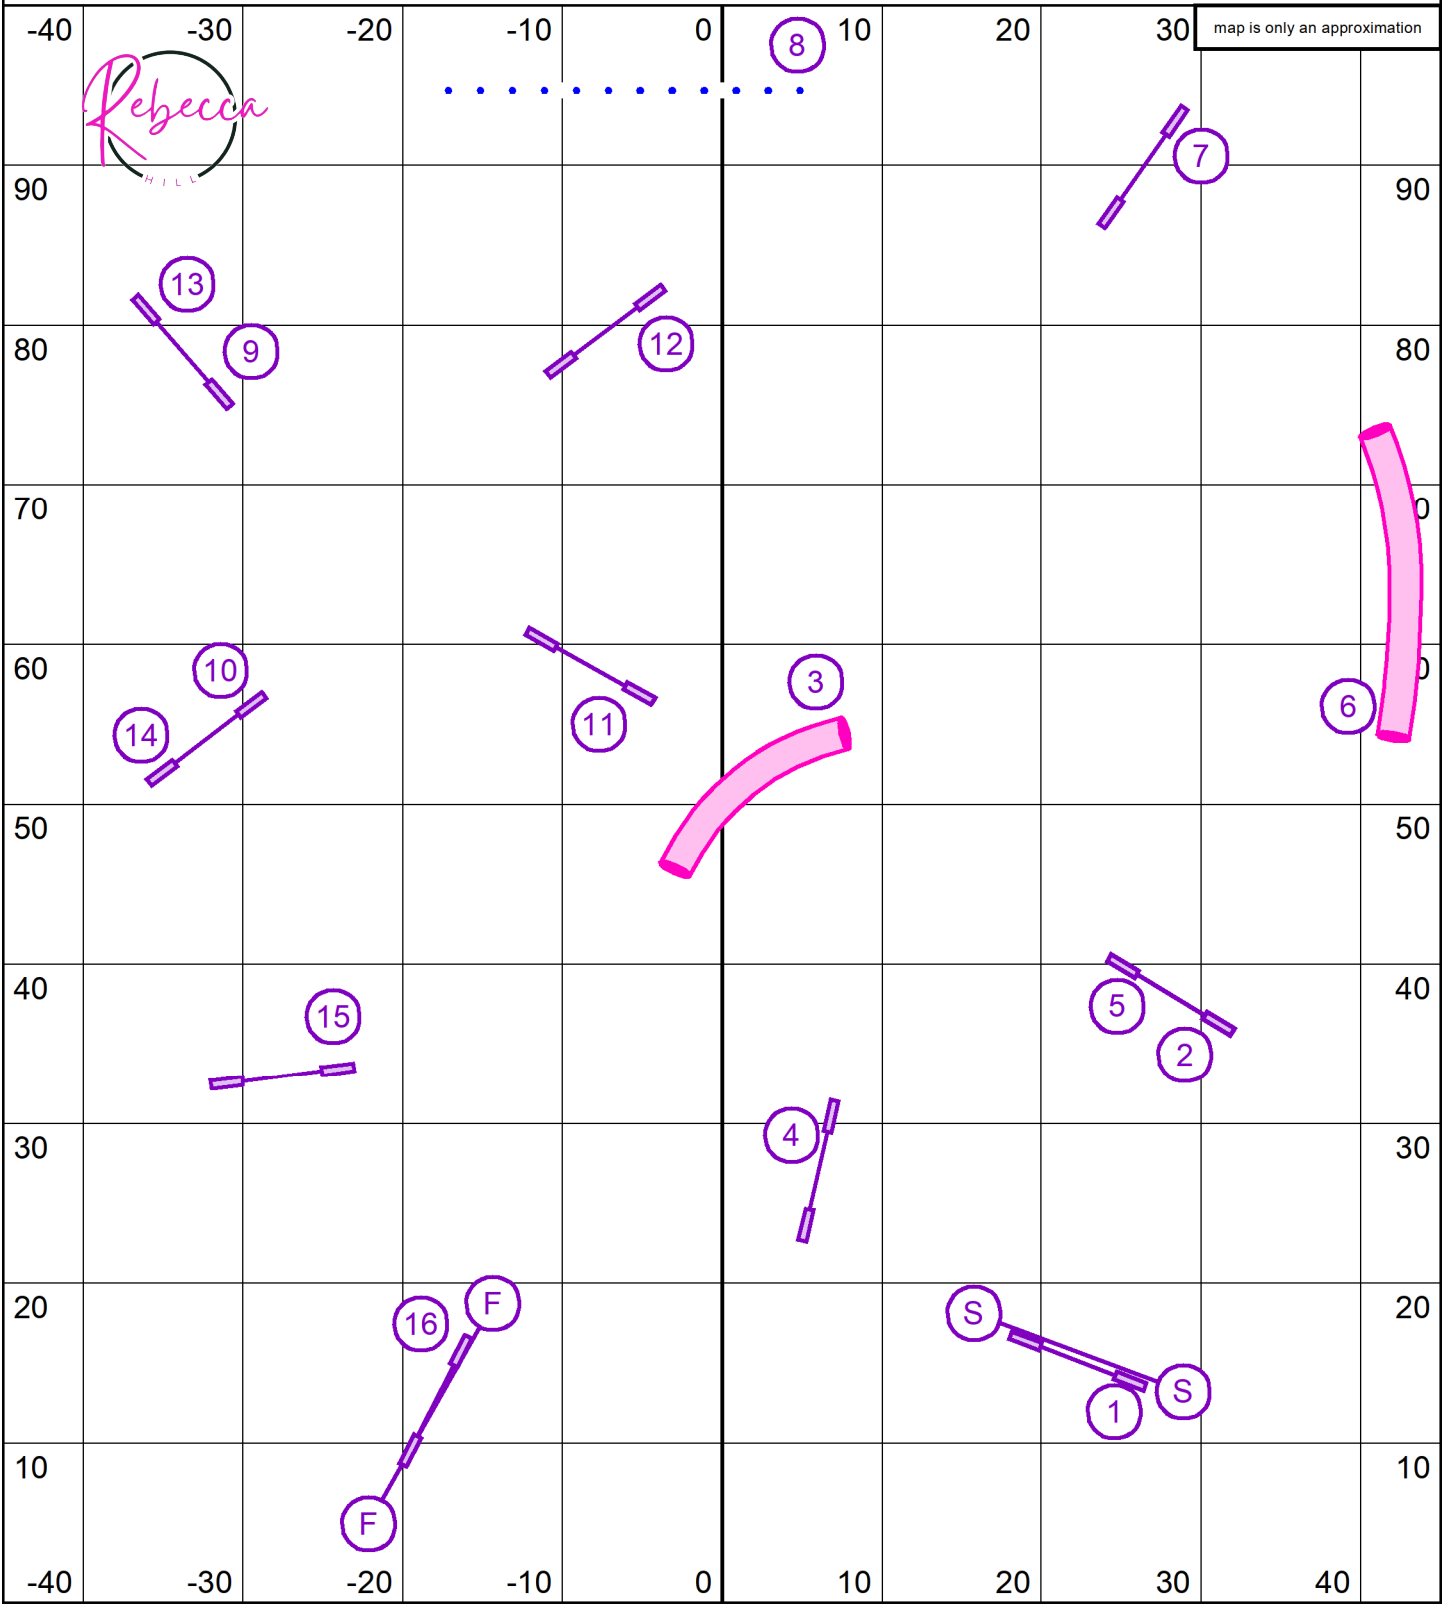

UKI BEGINNER/NOVICE JUMPING Northern Border September 20, 2024 Judge: Rebecca Hill