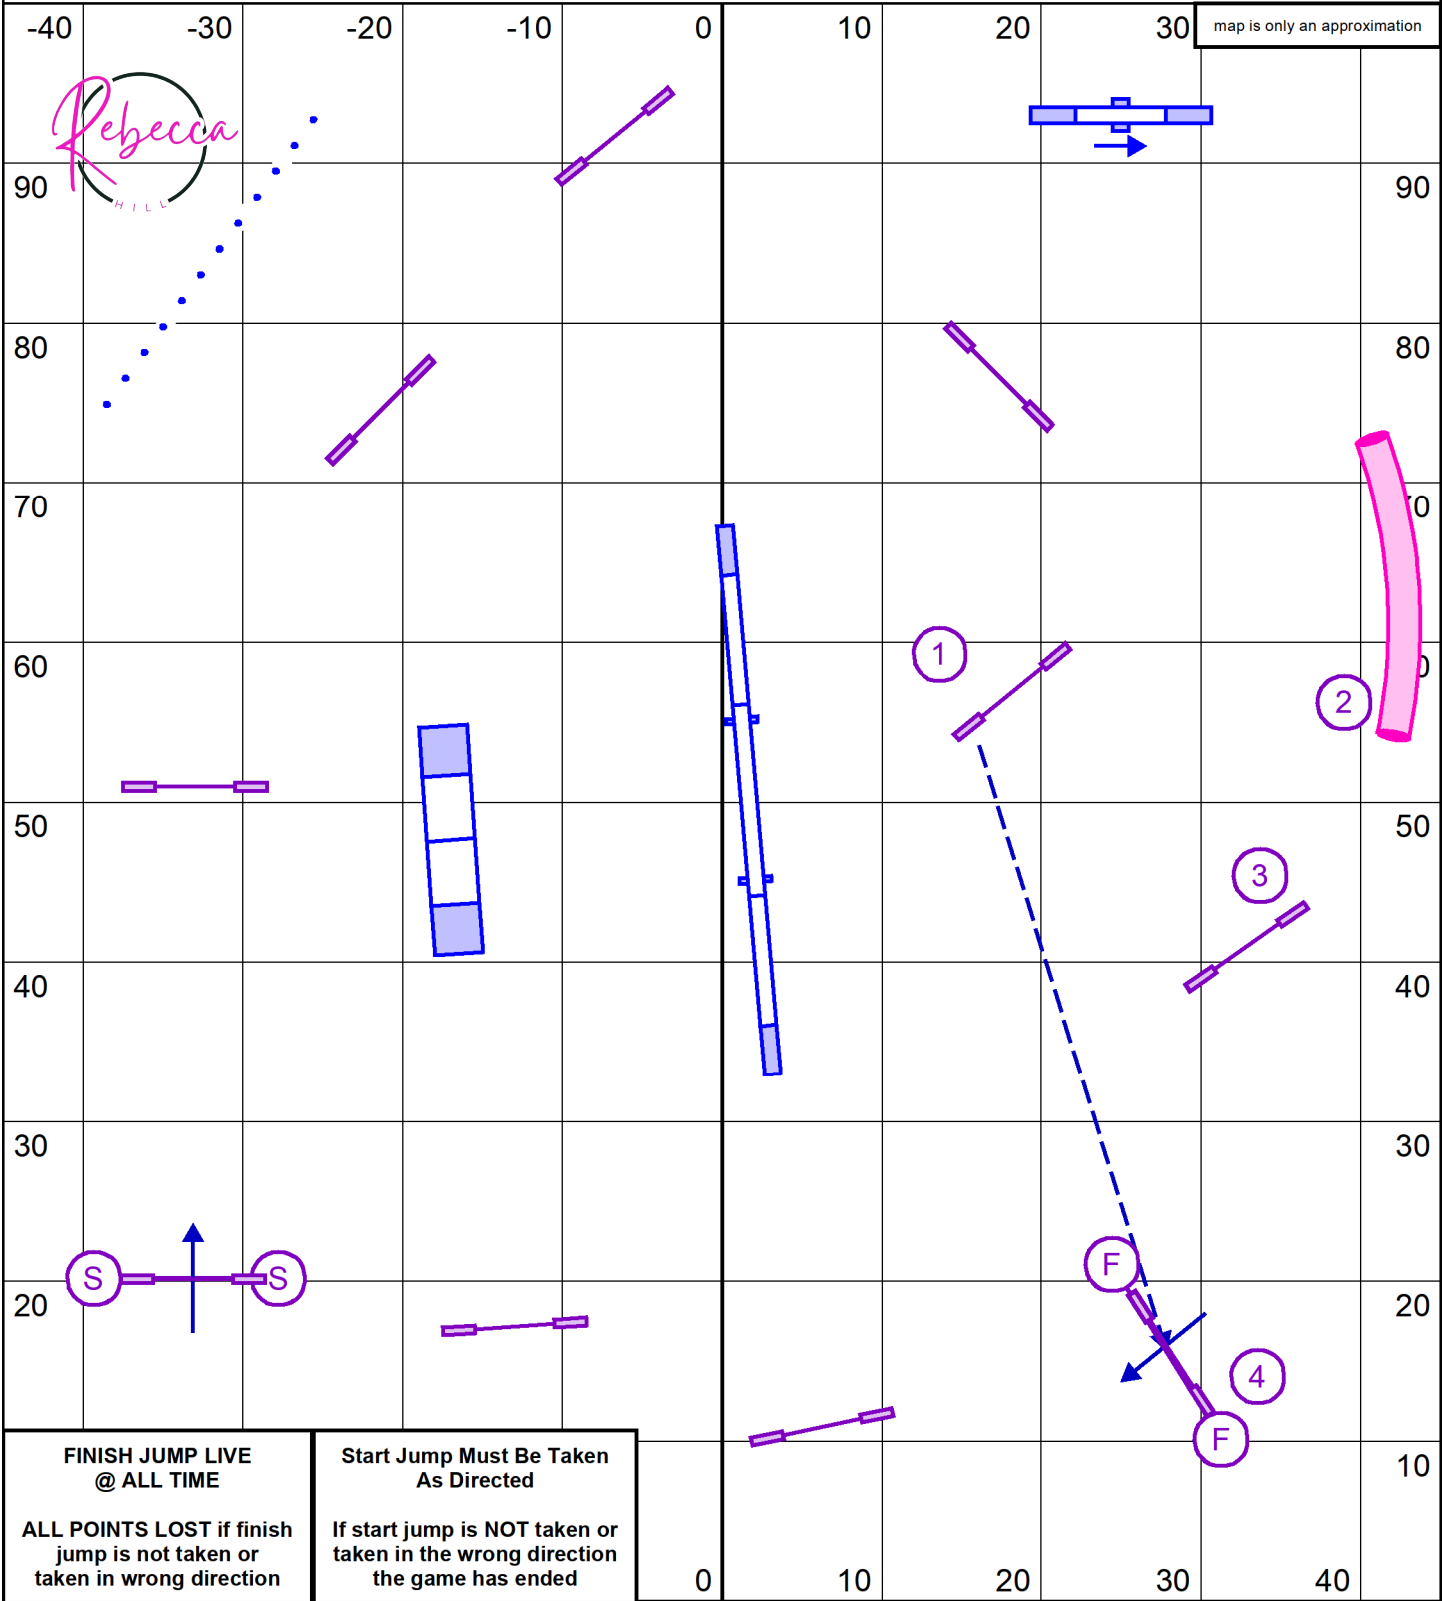

UKI BEGINNER/NOVICE GAMBLERS Northern Border September 20, 2024 Judge: Rebecca Hill

Opening - 25 sec  
 Closing - 4s, 8, 8s, 12, 12s, 16 - 14 sec  
 16s, 20, 20s, 22, 24 - 12 sec  
 No contact to contact  
 Back to back ok

Jumps - 1  
 Tunnels - 2  
 Teeter - 3  
 A-frame - 4  
 Dog Walk/Weaves - 5

Gamble :  
 Behind Line - 15 pts  
 Within Line - 10 pts

UKI SENIOR/CHAMPIONSHIP GAMBLERS Northern Border September 20, 2024 Judge: Rebecca Hill

Opening - 25 sec  
 Closing - 4s, 8, 8s, 12, 12s, 16 - 14 sec  
 16s, 20, 20s, 22, 24 - 12 sec  
 No contact to contact  
 Back to back ok

Jumps - 1  
 Tunnels - 2  
 Teeter - 3  
 A-frame - 4  
 Dog Walk/Weaves - 5

Gamble :  
**Behind Line - 15 pts**  
**Within Line - 10 pts**

**UKI BEGINNER/NOVICE AGILITY** Northern Border September 20, 2024 Judge: Rebecca Hill

UKI SENIOR/CHAMPIONSHIP AGILITY Northern Border September 20, 2024 Judge: Rebecca Hill