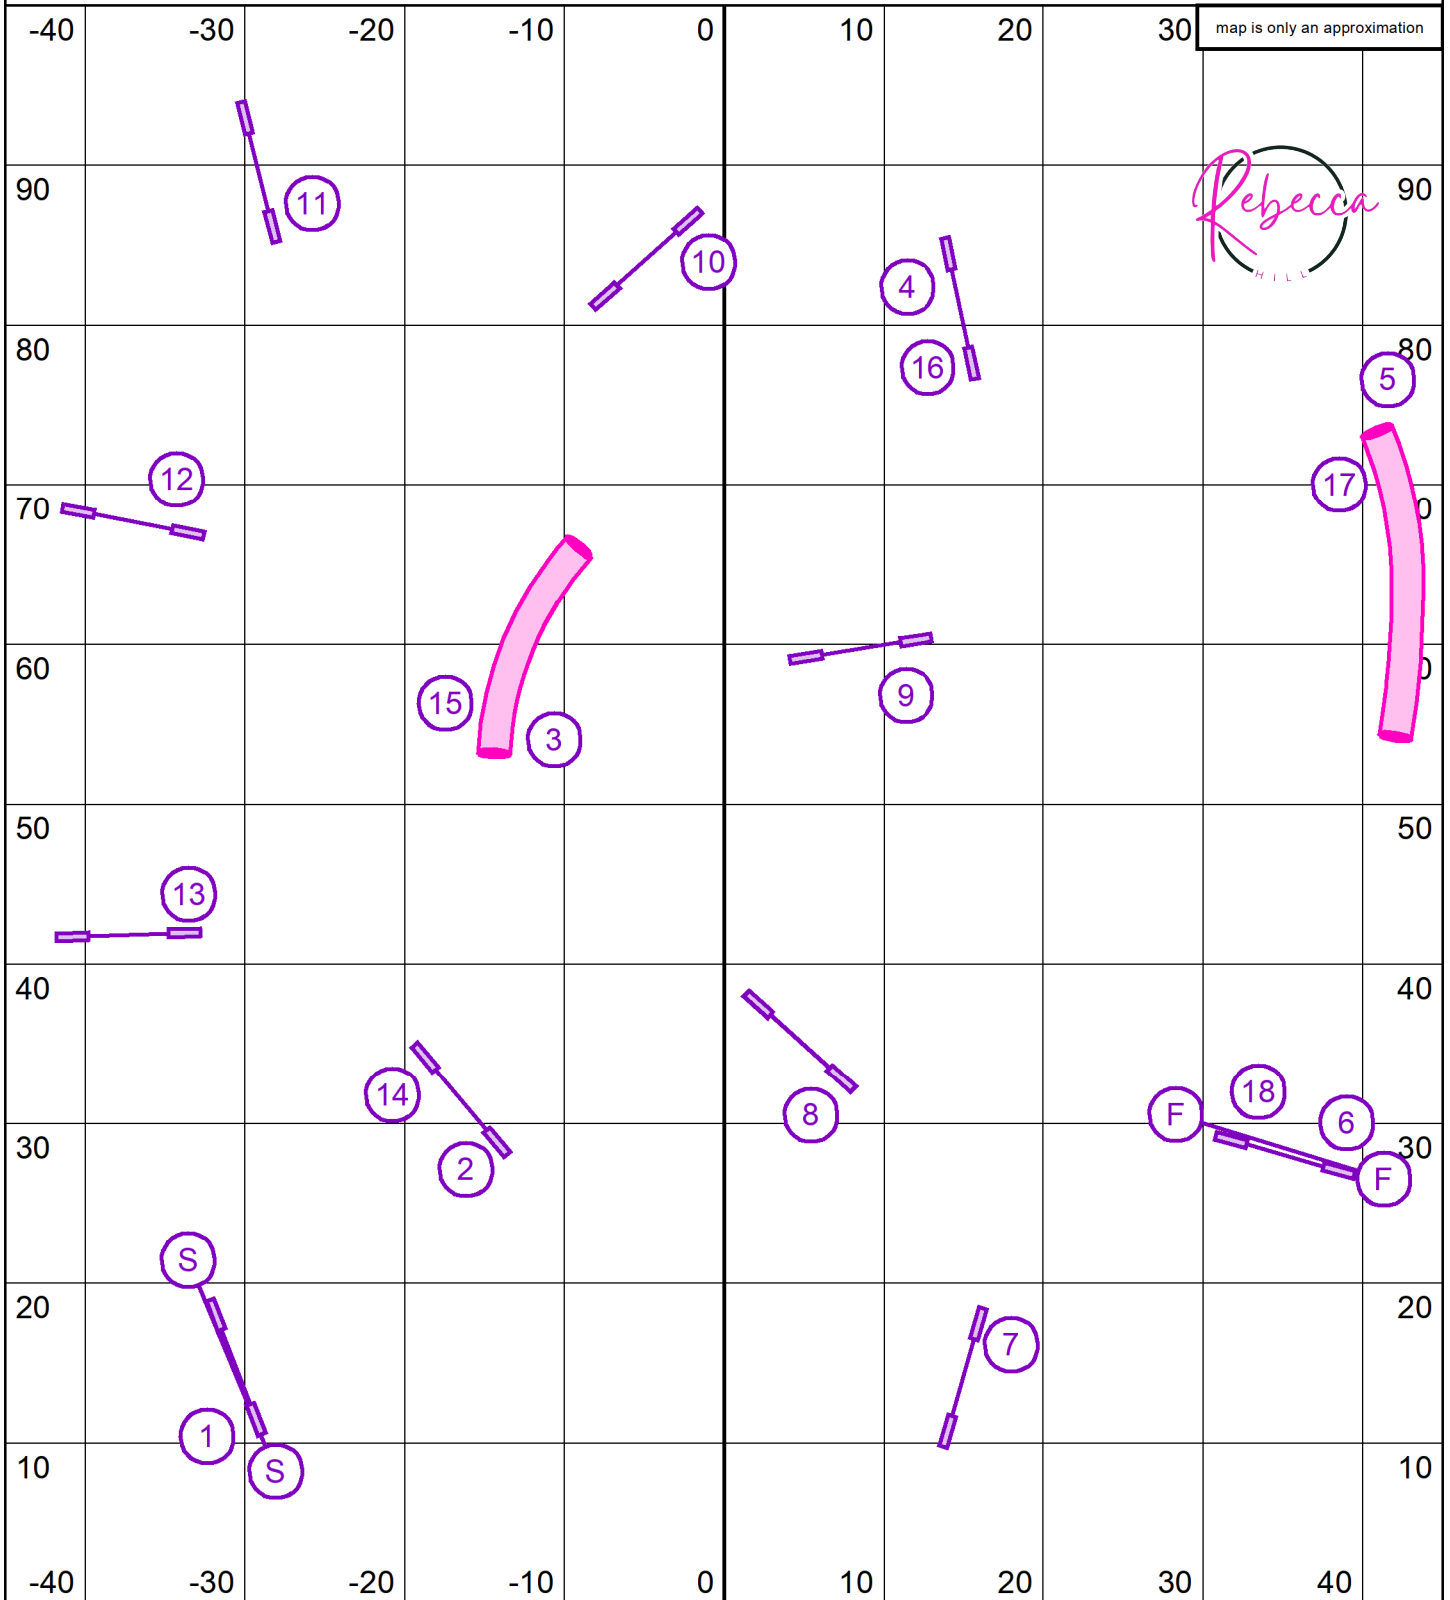

UKI BEGINNER/NOVICE SPEEDSTAKES 2 Northern Border September 20, 2024 Judge: Rebecca Hill