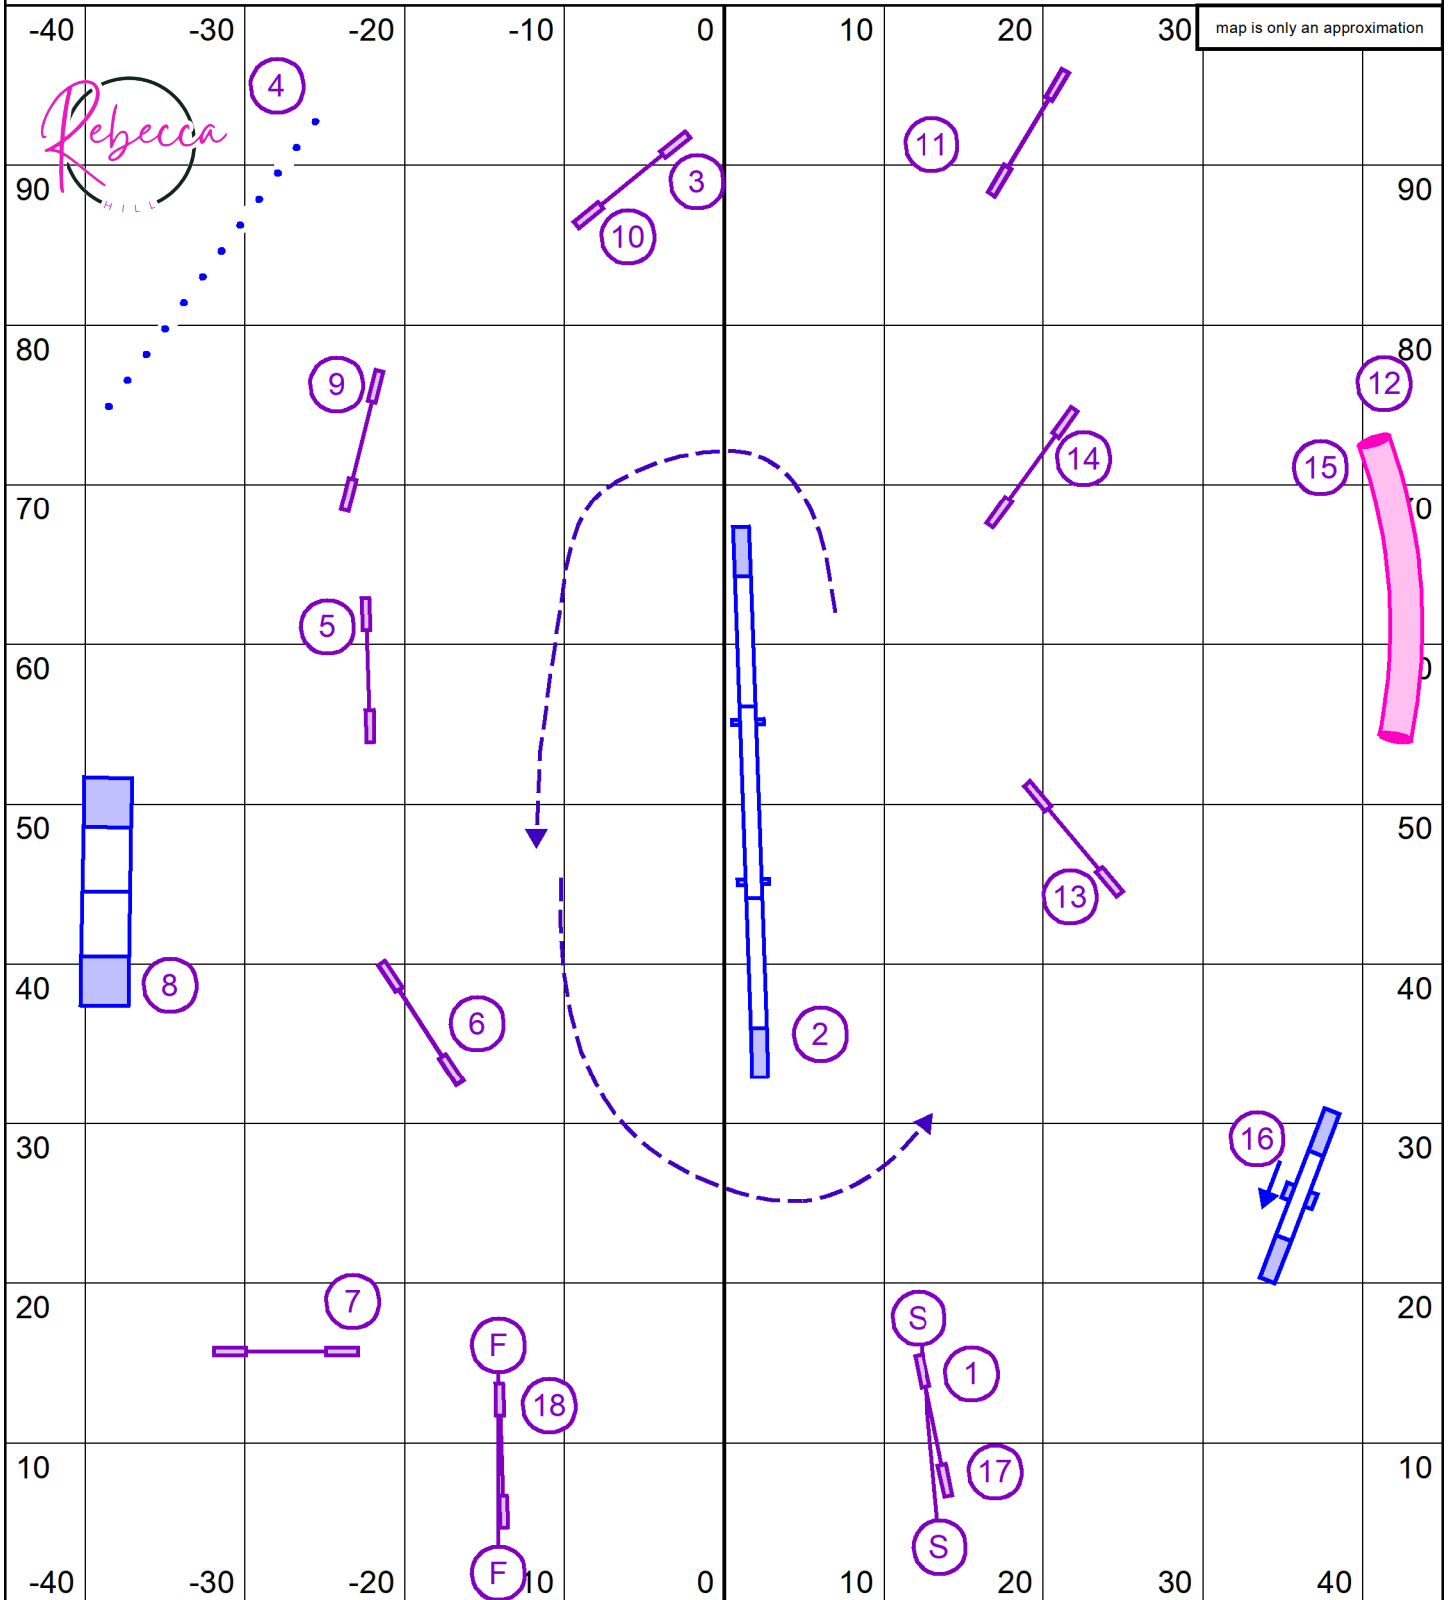

Jumps - 1  
 Tunnels - 2  
 Teeter - 3  
 A-frame - 4  
 Dog Walk/Weaves - 5

Gamble :  
 Behind Line - 15 pts  
 Within Line - 10 pts

UKI SENIOR/CHAMPIONSHIP GAMBLERS Northern Border September 20, 2024 Judge: Rebecca Hill

Opening - 25 sec  
 Closing - 4s, 8, 8s, 12, 12s, 16 - 14 sec  
 16s, 20, 20s, 22, 24 - 12 sec  
 No contact to contact  
 Back to back ok

Jumps - 1  
 Tunnels - 2  
 Teeter - 3  
 A-frame - 4  
 Dog Walk/Weaves - 5

Gamble :  
**Behind Line - 15 pts**  
**Within Line - 10 pts**

**UKI BEGINNER/NOVICE AGILITY** Northern Border September 20, 2024 Judge: Rebecca Hill

UKI SENIOR/CHAMPIONSHIP AGILITY Northern Border September 20, 2024 Judge: Rebecca Hill