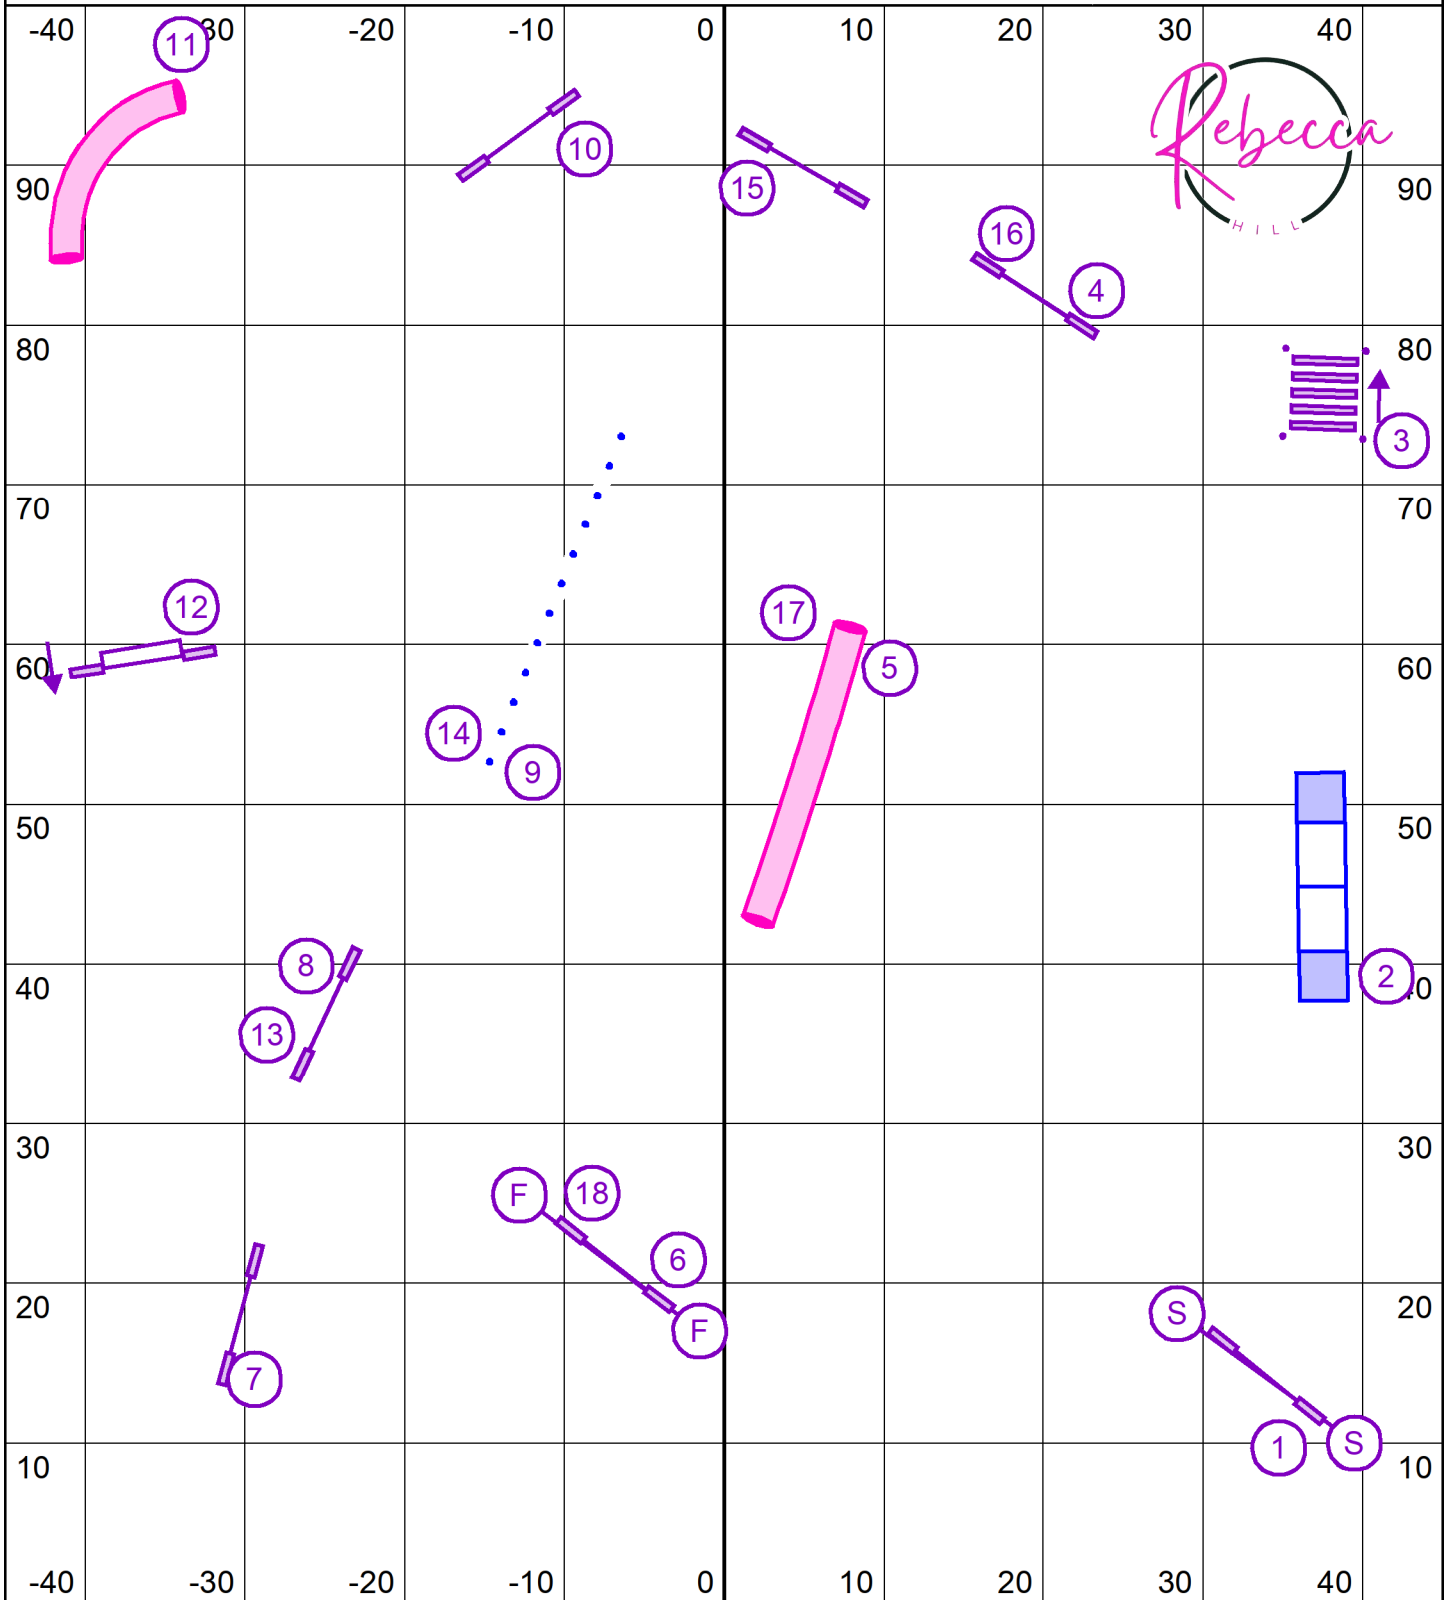

STEEPLECHASE Northern Border September 22, 2024 Judge: Rebecca Hill