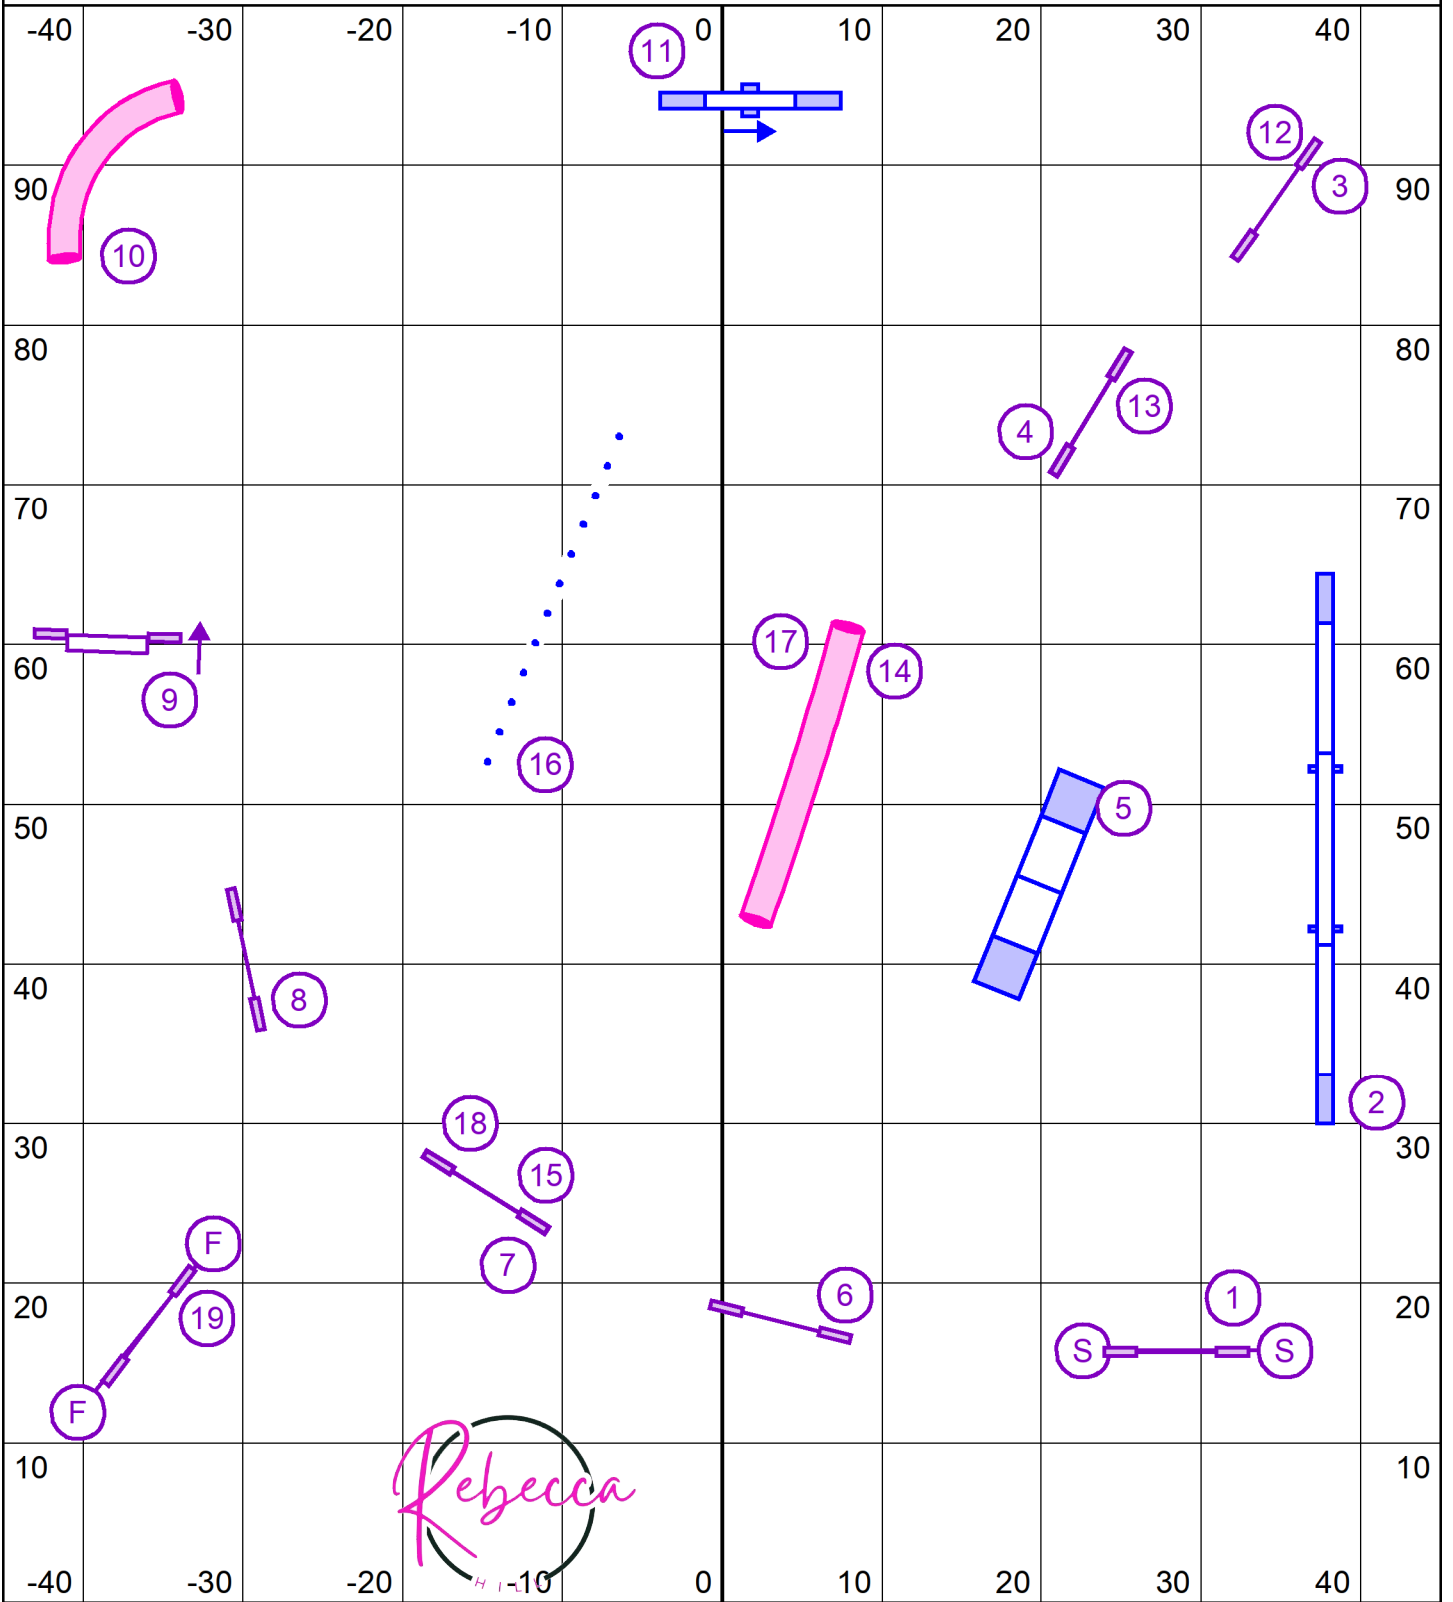

BIATHLON STANDARD Northern Border September 22, 2024 Judge: Rebecca Hill