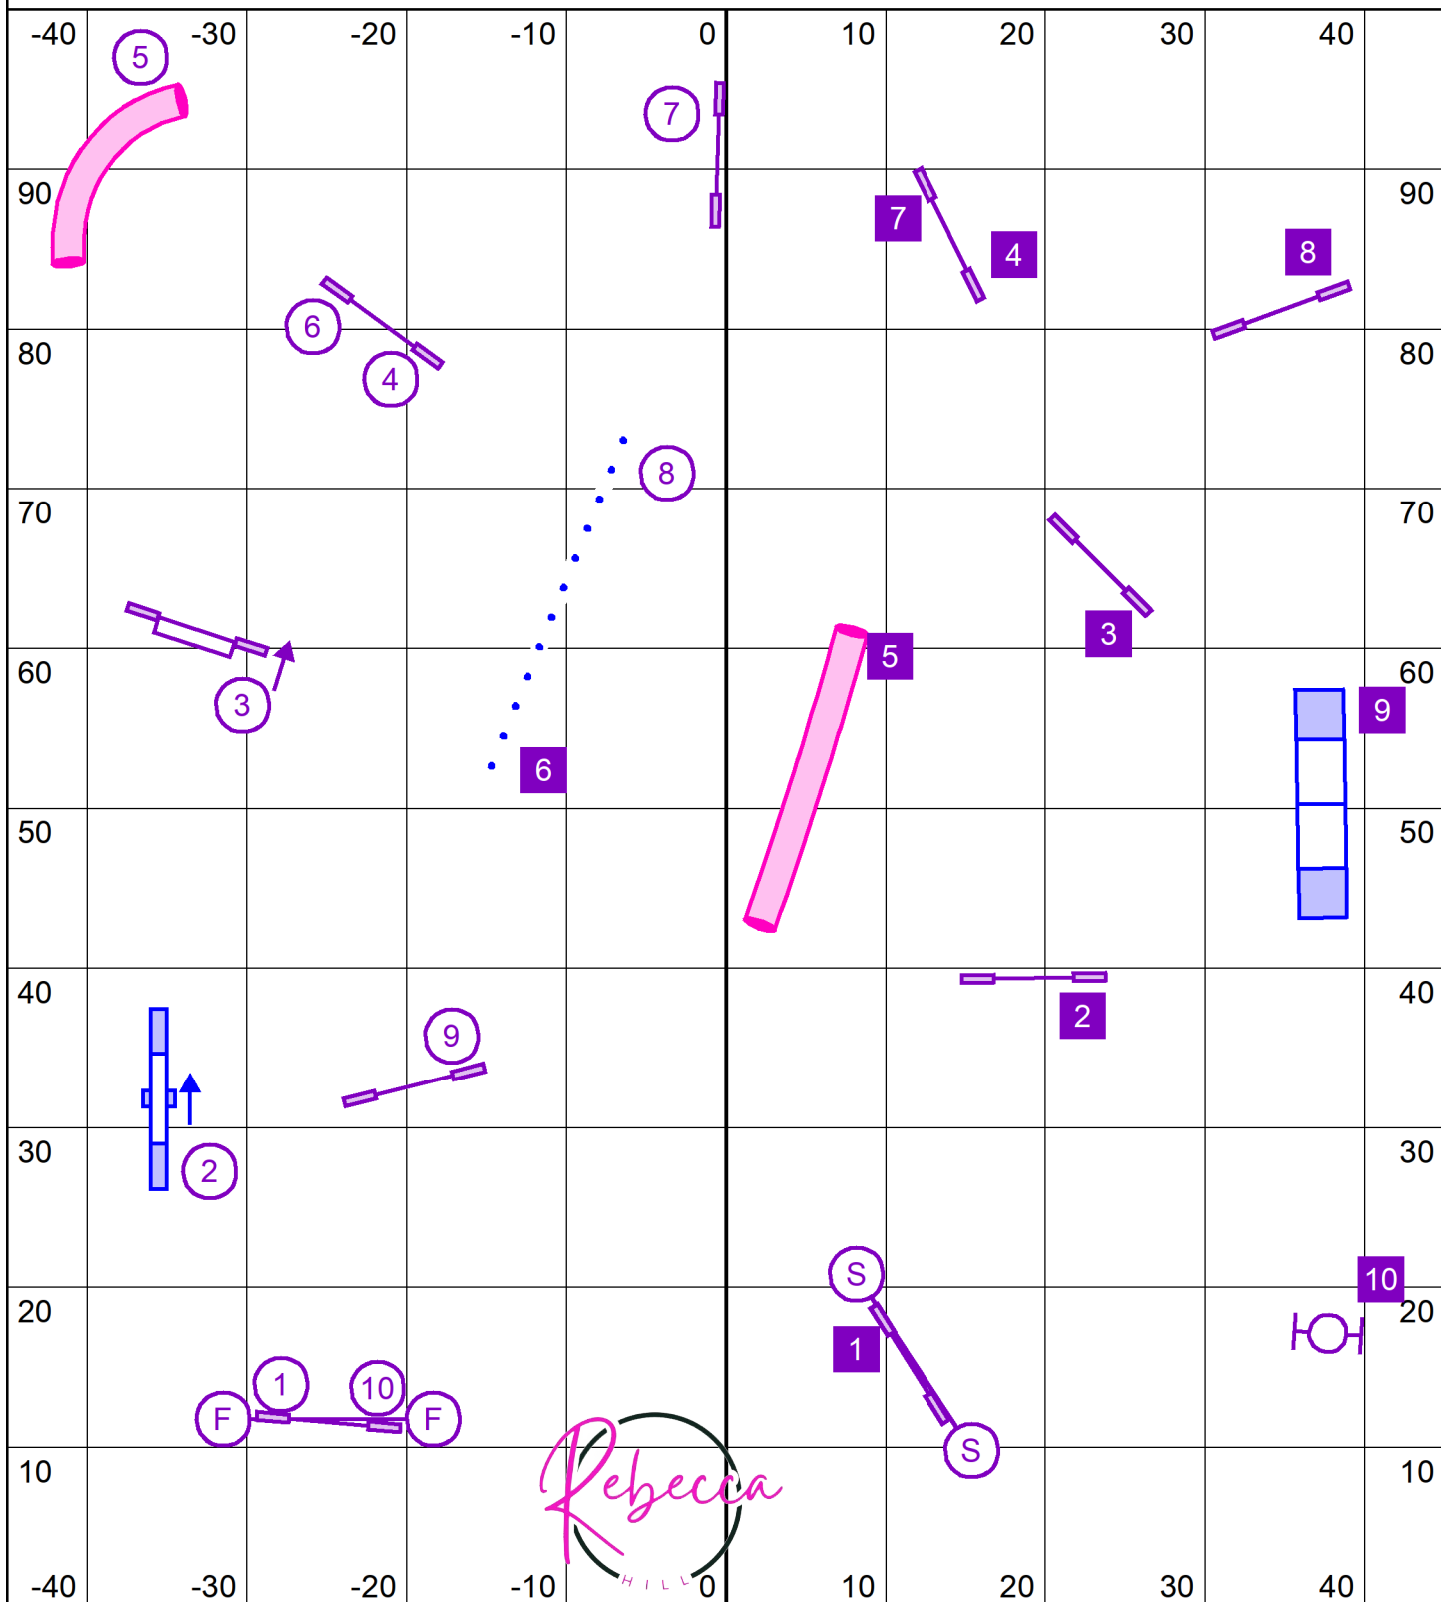

COMBINED PAIRS Northern Border September 22, 2024 Judge: Rebecca Hill

First Dog runs squares   Second dog runs circles
Dogs may be on leash, handler may hold dog during "baton exchange"
First dog may begin when the second dog has **CROSSED** the last jump