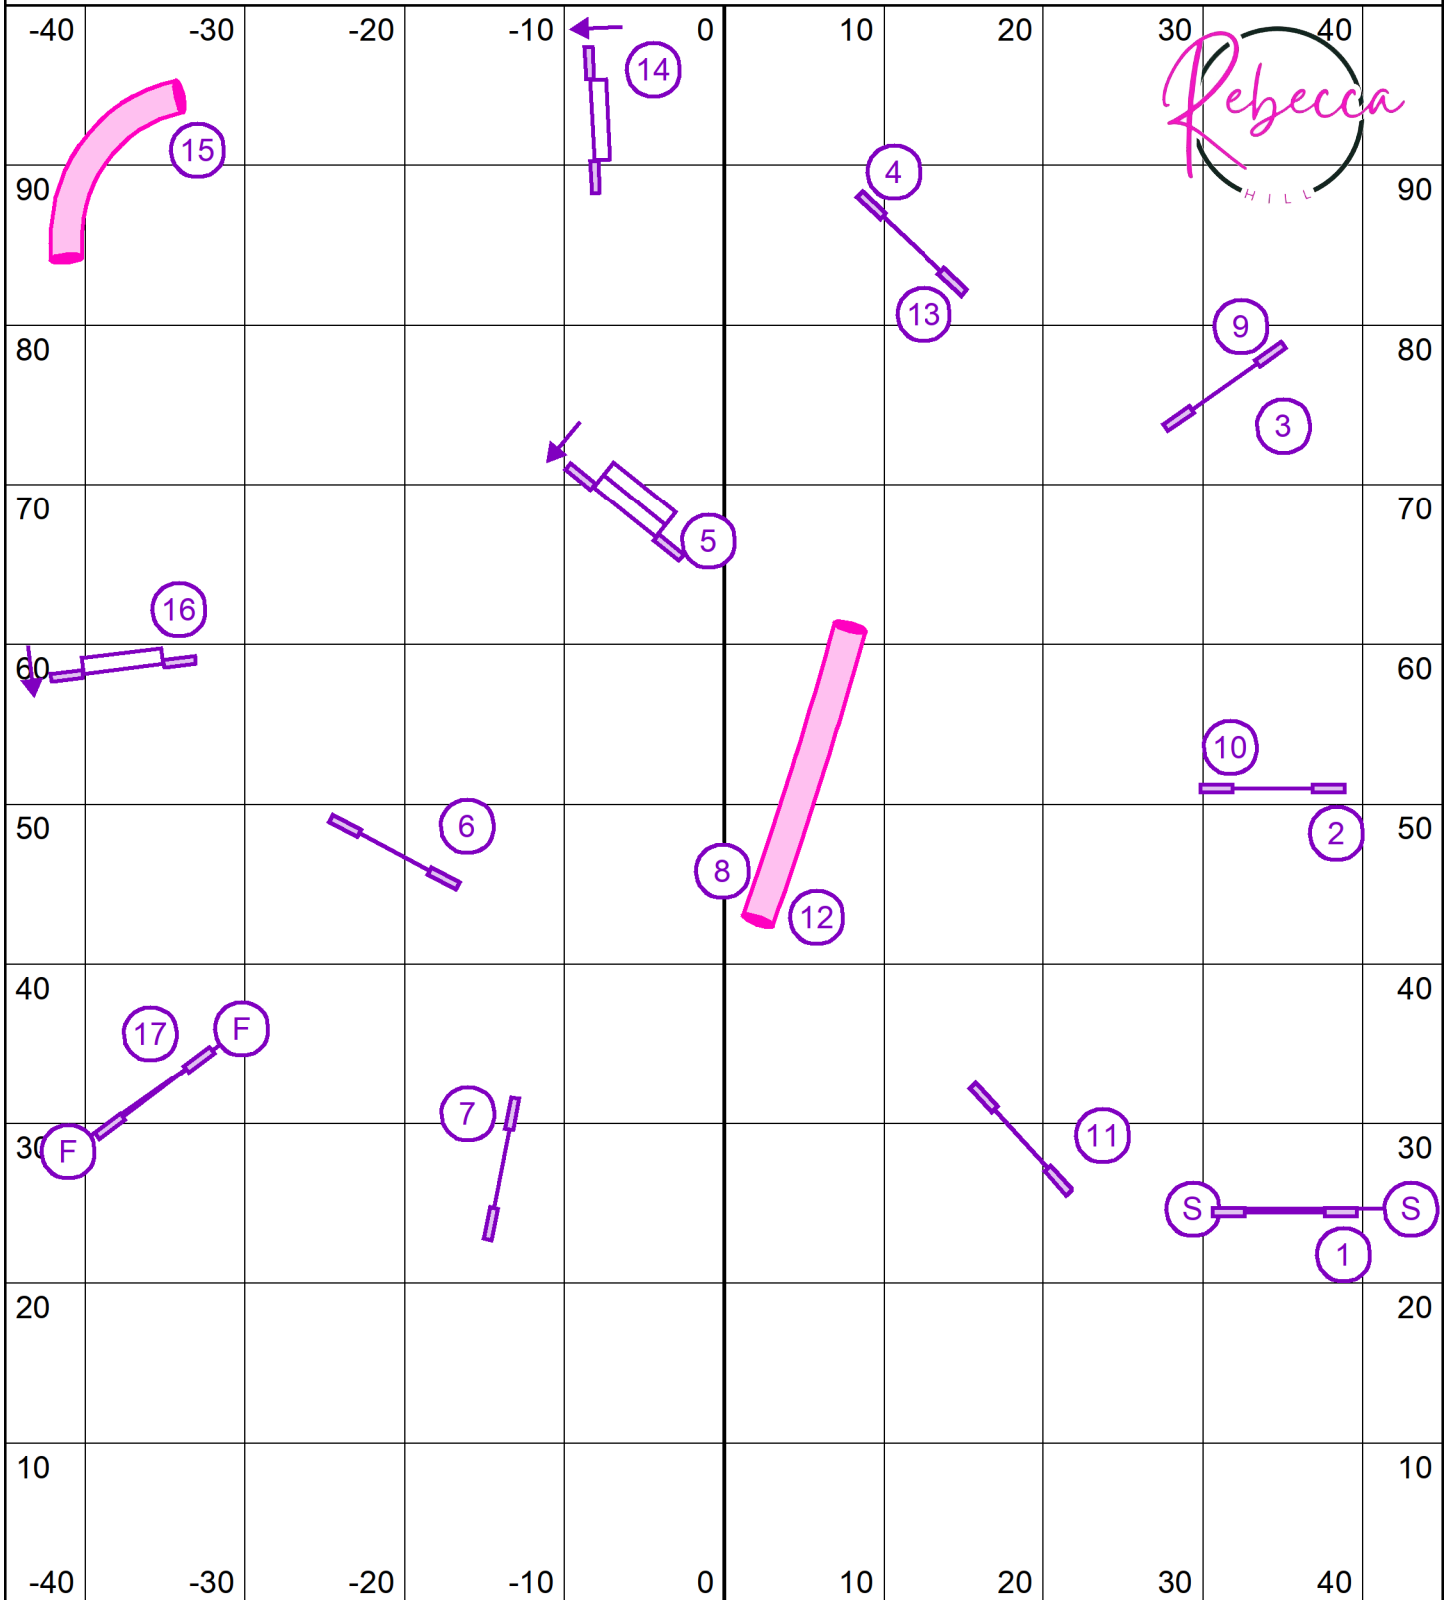

STARTERS/P1 JUMPERS Northern Border September 22, 2024 Judge: Rebecca Hill

ADVANCED/P2 JUMPERS Northern Border September 22, 2024 Judge: Rebecca Hill

MASTERS/P3 JUMPERS Northern Border September 22, 2024 Judge: Rebecca Hill

BIATHLON JUMPERS Northern Border September 22, 2024 Judge: Rebecca Hill

STARTERS/P1 SNOOKER Northern Border September 22, 2024 Judge: Rebecca Hill

All obstacles bi-directional in the opening
 MUST attempt 3 reds
 All obstacles performed as numbered in closing
 Combos can be taken any order/direction

COURSE TIMES:
 C24/20 = 50 sec
 C16/12 P20/16 = 52 sec
 C8 P12/8 = 54 sec
 P4 = 56 sec

All obstacles bi-directional in the opening
 MUST attempt 3 reds
 All obstacles performed as numbered in closing
 Combos can be taken any order/direction

COURSE TIMES:
 C24/20 = 47 sec
 C16/12 P20/16 = 49 sec
 C8 P12/8 = 51 sec
 P4 = 53 sec

MASTERS/P3 SNOOKER Northern Border September 22, 2024 Judge: Rebecca Hill

MUST TAKE THE START JUMP
 Start Jump & Finish Jump
BIDIRECTIONAL
FINISH JUMP LIVE @ ALL TIMES