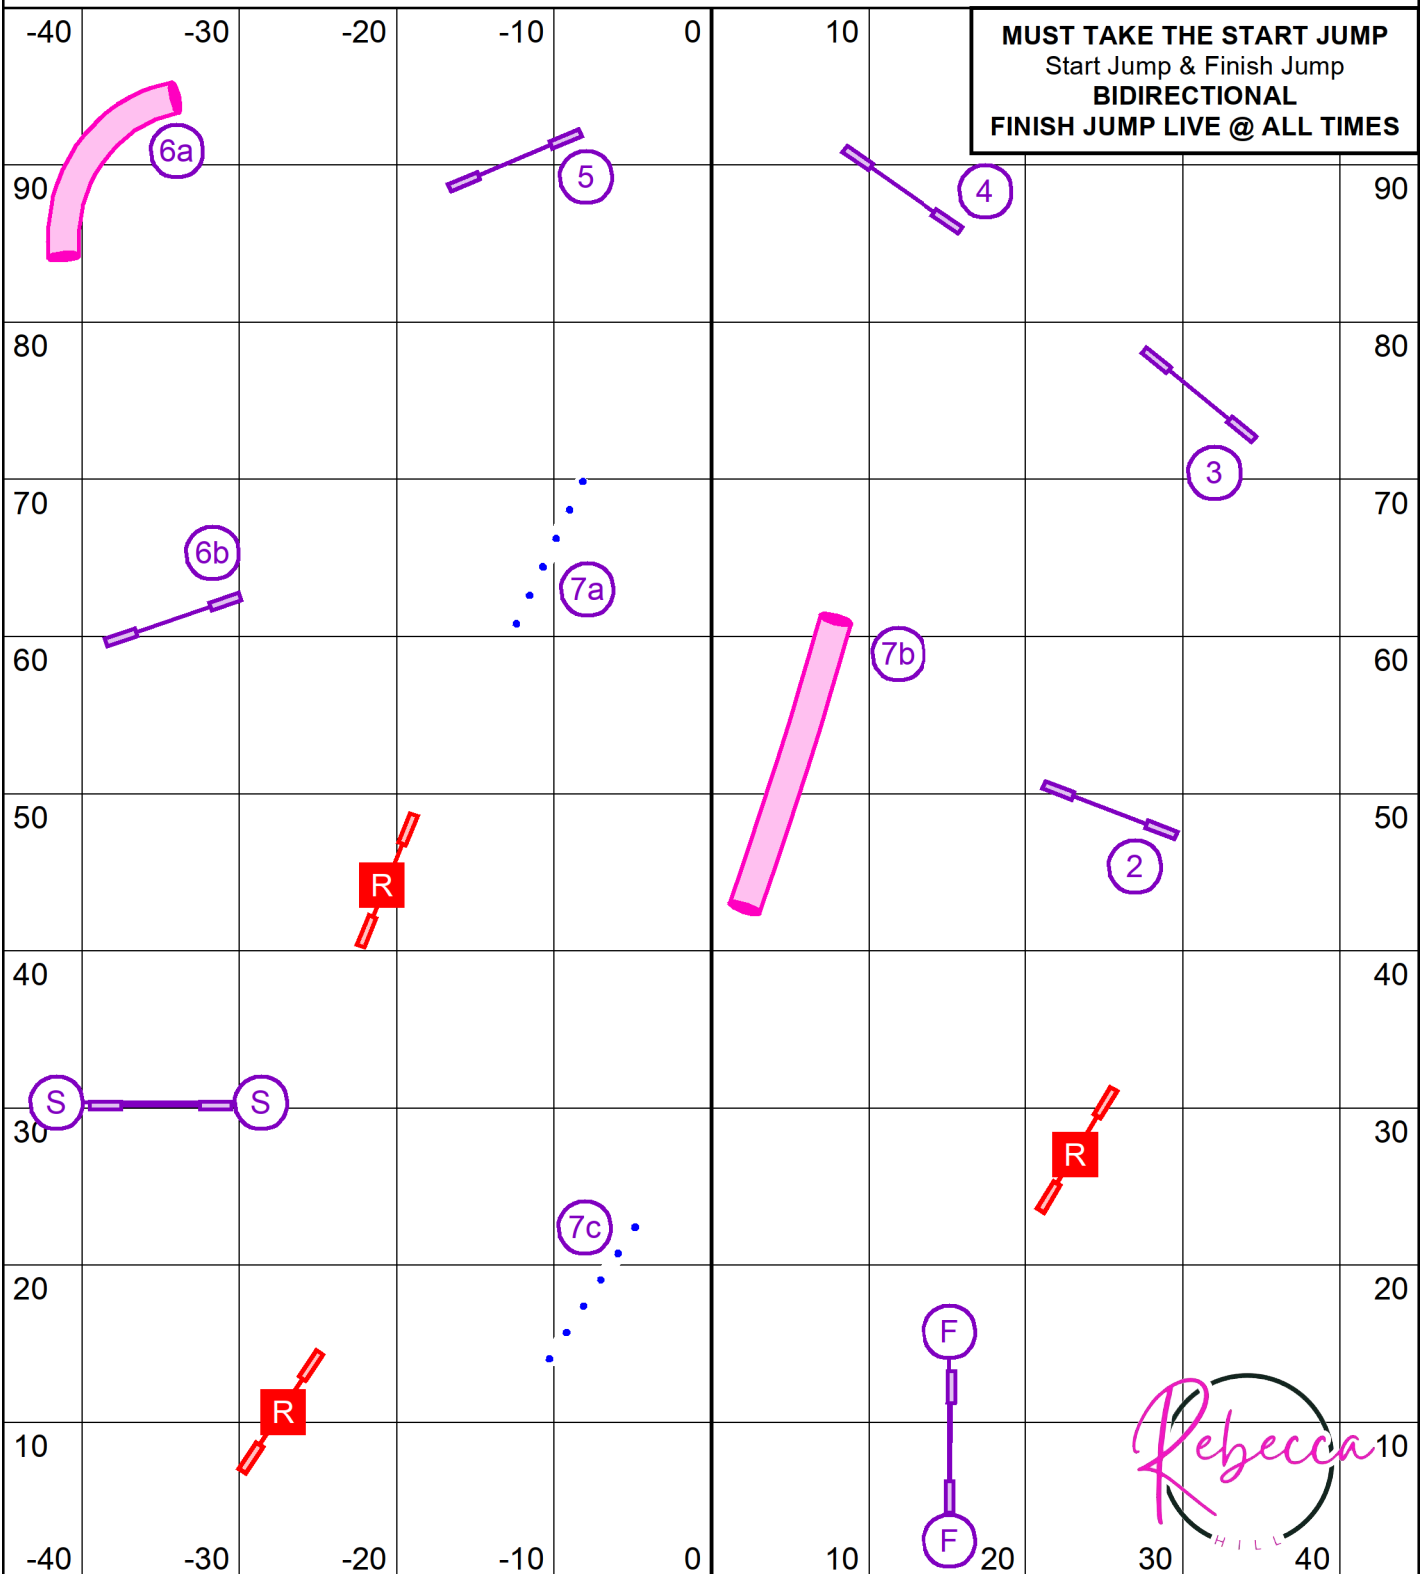

BIATHLON JUMPERS Northern Border September 22, 2024 Judge: Rebecca Hill

STARTERS/P1 SNOOKER Northern Border September 22, 2024 Judge: Rebecca Hill

All obstacles bi-directional in the opening
 MUST attempt 3 reds
 All obstacles performed as numbered in closing
 Combos can be taken any order/direction

COURSE TIMES:
 C24/20 = 50 sec
 C16/12 P20/16 = 52 sec
 C8 P12/8 = 54 sec
 P4 = 56 sec

All obstacles bi-directional in the opening
 MUST attempt 3 reds
 All obstacles performed as numbered in closing
 Combos can be taken any order/direction

COURSE TIMES:
 C24/20 = 47 sec
 C16/12 P20/16 = 49 sec
 C8 P12/8 = 51 sec
 P4 = 53 sec

MASTERS/P3 SNOOKER Northern Border September 22, 2024 Judge: Rebecca Hill

MUST TAKE THE START JUMP
 Start Jump & Finish Jump
BIDIRECTIONAL
FINISH JUMP LIVE @ ALL TIMES

All obstacles bi-directional in the opening
 MUST attempt 3 reds
 All obstacles performed as numbered in closing
 Combos can be taken any order/direction

COURSE TIMES:
 C24/20 = 47 sec
 C16/12 P20/16 = 49 sec
 C8 P12/8 = 51 sec
 P4 = 53 sec
 Vet = +3 sec