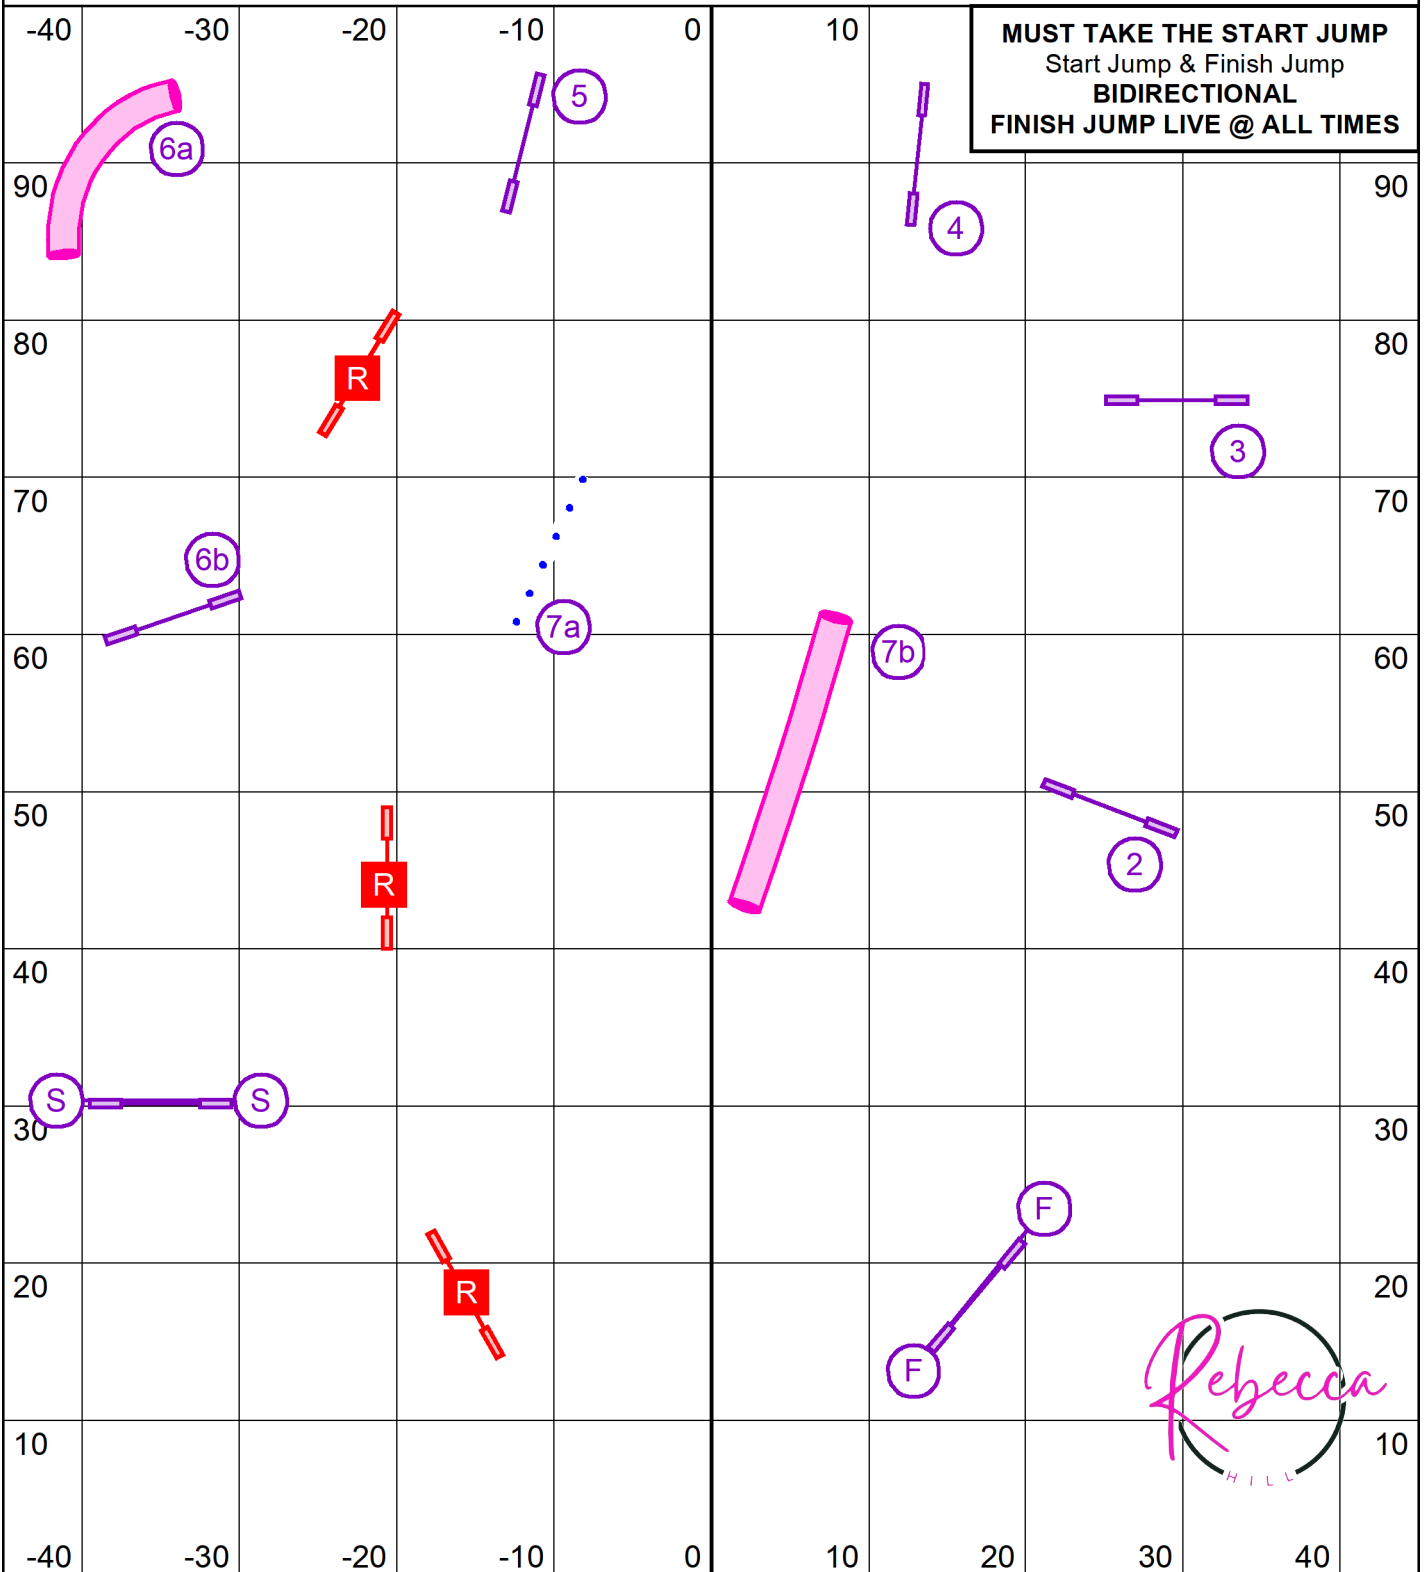

STARTERS/P1 JUMPERS Northern Border September 22, 2024 Judge: Rebecca Hill

ADVANCED/P2 JUMPERS Northern Border September 22, 2024 Judge: Rebecca Hill

MASTERS/P3 JUMPERS Northern Border September 22, 2024 Judge: Rebecca Hill

BIATHLON JUMPERS Northern Border September 22, 2024 Judge: Rebecca Hill

STARTERS/P1 SNOOKER Northern Border September 22, 2024 Judge: Rebecca Hill

All obstacles bi-directional in the opening
 MUST attempt 3 reds
 All obstacles performed as numbered in closing
 Combos can be taken any order/direction

COURSE TIMES:
 C24/20 = 50 sec
 C16/12 P20/16 = 52 sec
 C8 P12/8 = 54 sec
 P4 = 56 sec

All obstacles bi-directional in the opening
 MUST attempt 3 reds
 All obstacles performed as numbered in closing
 Combos can be taken any order/direction

COURSE TIMES:
 C24/20 = 47 sec
 C16/12 P20/16 = 49 sec
 C8 P12/8 = 51 sec
 P4 = 53 sec

MASTERS/P3 SNOOKER Northern Border September 22, 2024 Judge: Rebecca Hill

MUST TAKE THE START JUMP
 Start Jump & Finish Jump
BIDIRECTIONAL
FINISH JUMP LIVE @ ALL TIMES