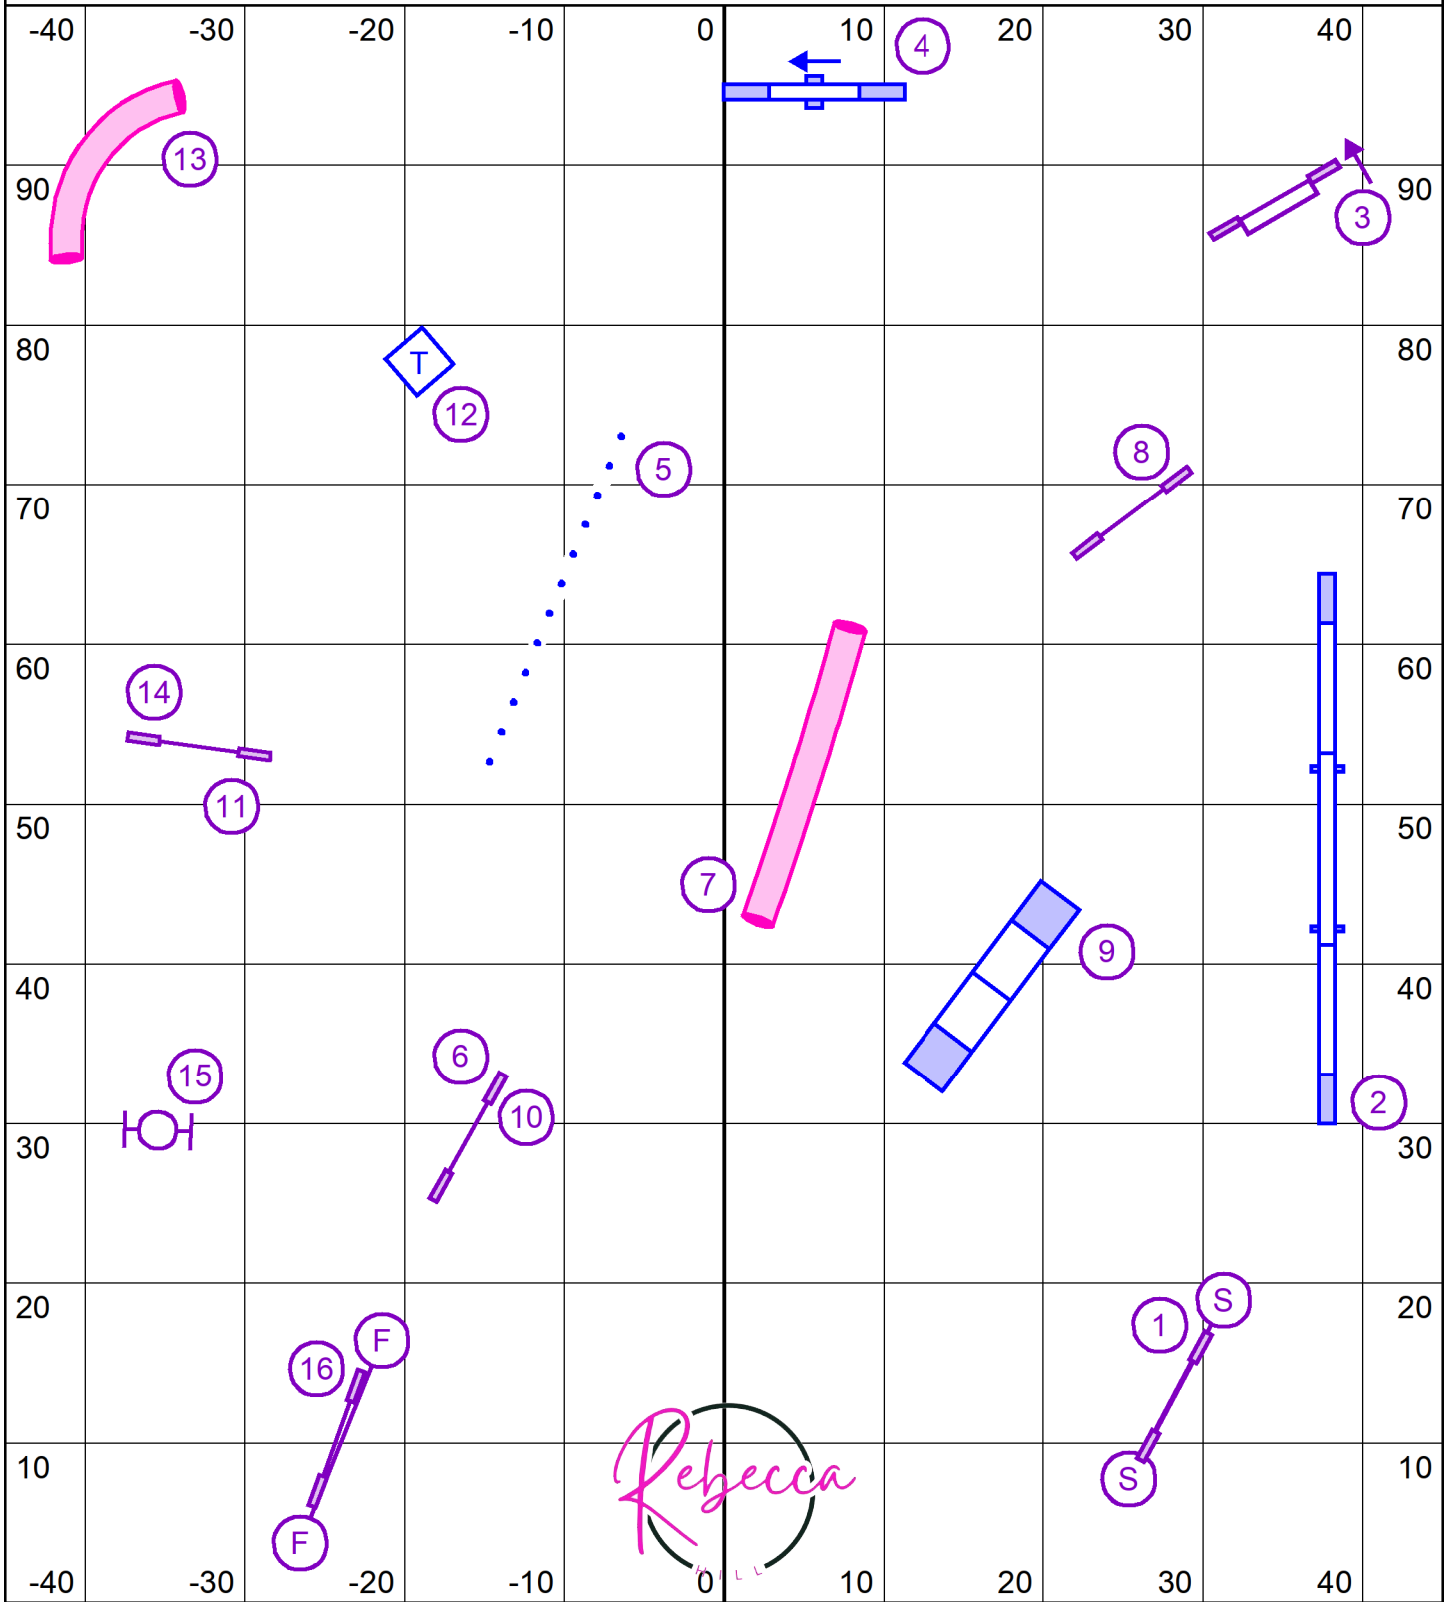

STARTERS/P1 STANDARD Northern Border September 22, 2024 Judge: Rebecca Hill