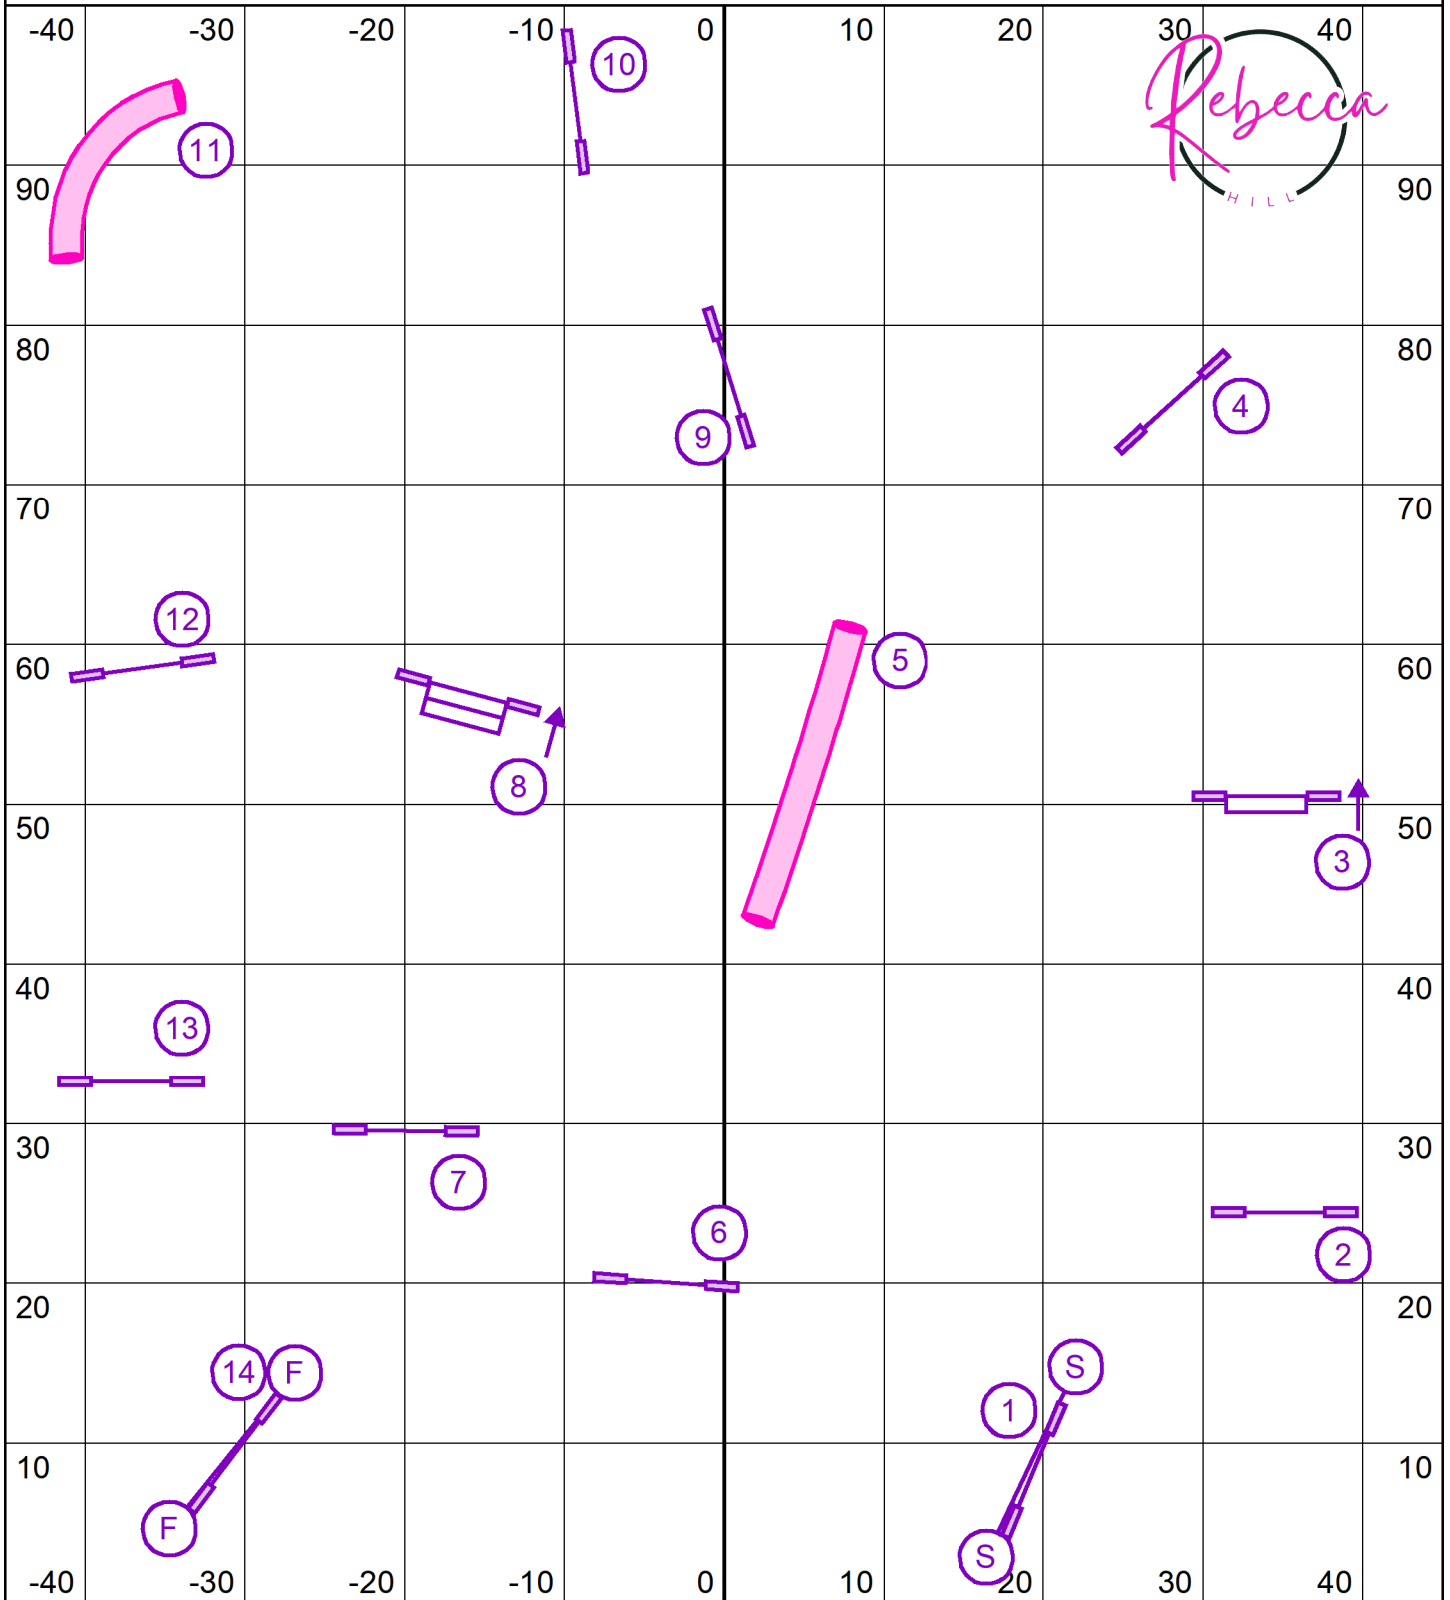

STARTERS/P1 JUMPERS Northern Border September 22, 2024 Judge: Rebecca Hill