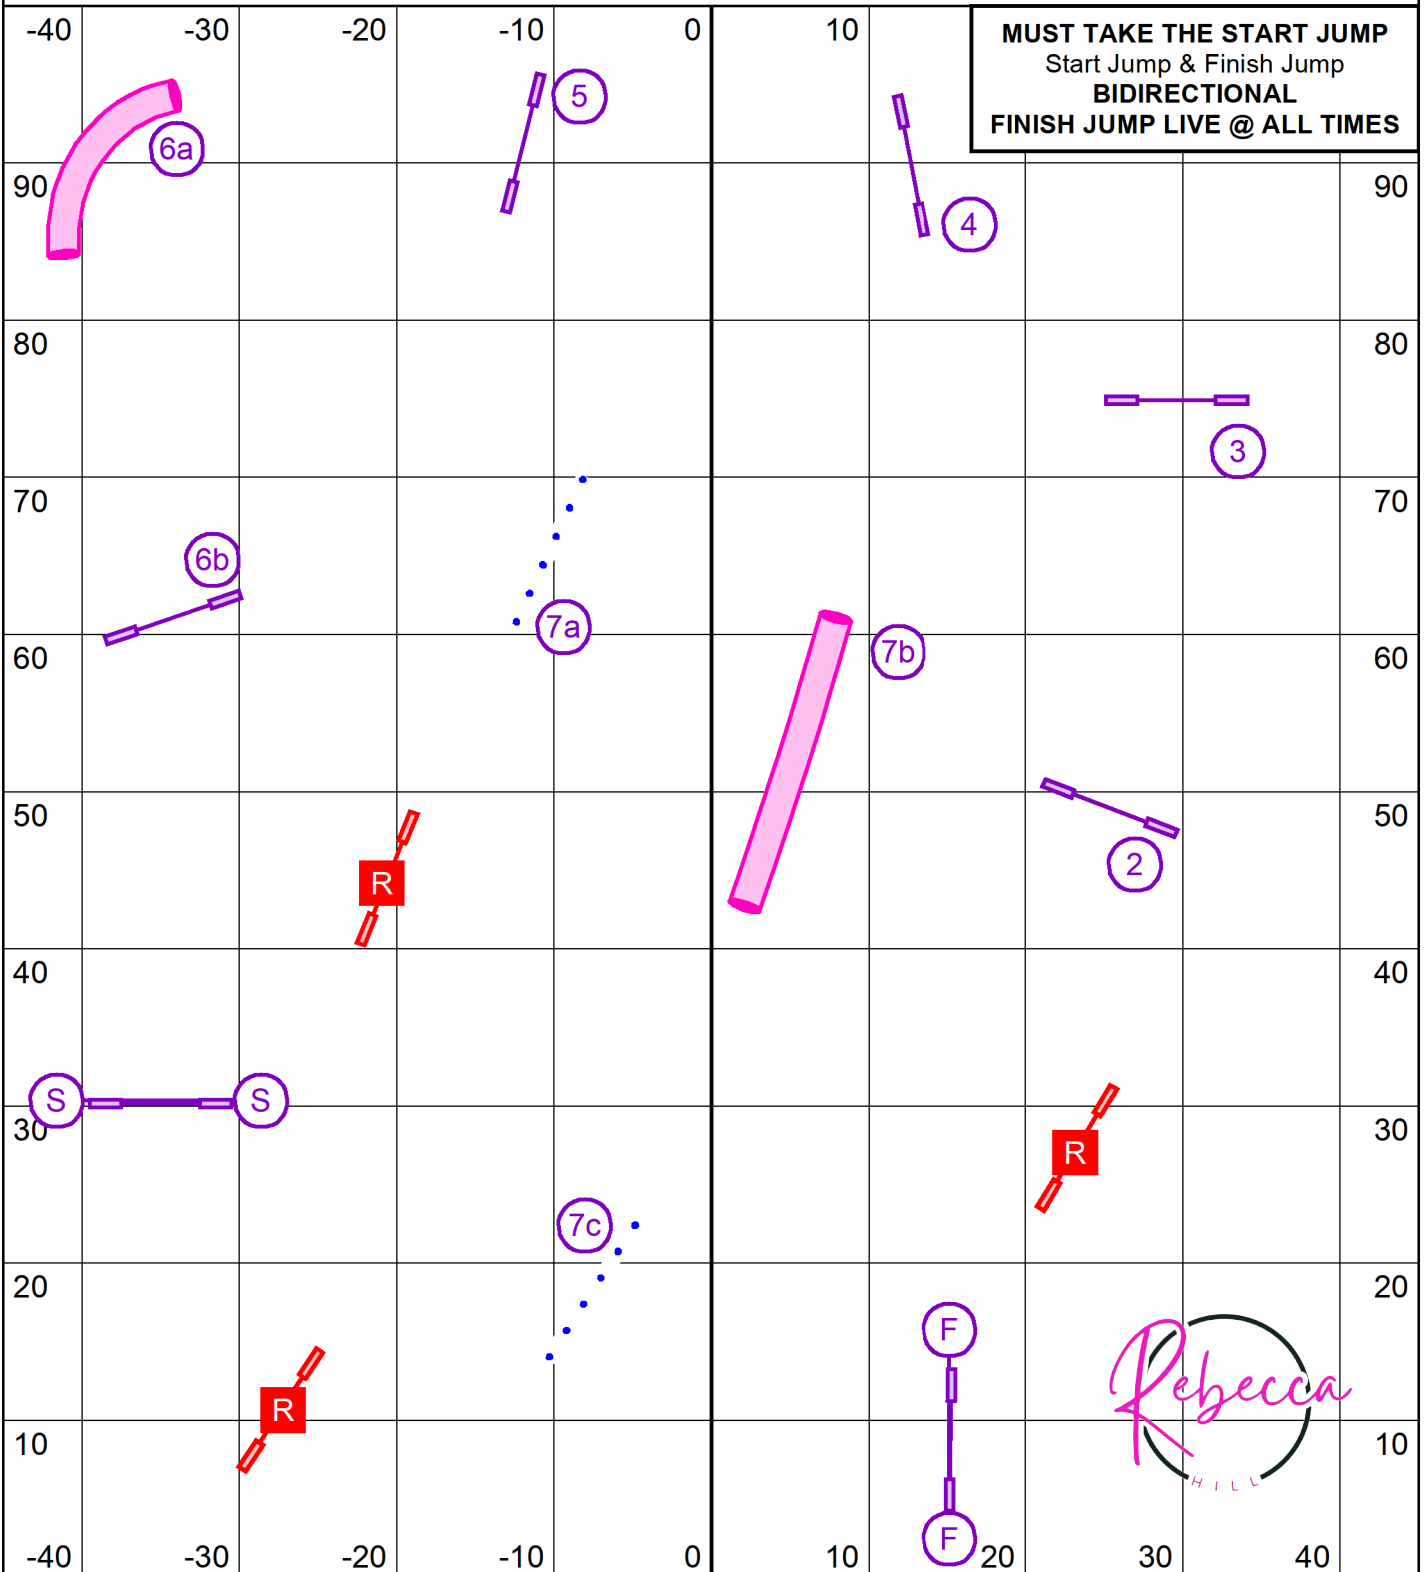

BIATHLON JUMPERS Northern Border September 22, 2024 Judge: Rebecca Hill

STARTERS/P1 SNOOKER Northern Border September 22, 2024 Judge: Rebecca Hill

All obstacles bi-directional in the opening
 MUST attempt 3 reds
 All obstacles performed as numbered in closing
 Combos can be taken any order/direction

COURSE TIMES:
 C24/20 = 50 sec
 C16/12 P20/16 = 52 sec
 C8 P12/8 = 54 sec
 P4 = 56 sec

All obstacles bi-directional in the opening
 MUST attempt 3 reds
 All obstacles performed as numbered in closing
 Combos can be taken any order/direction

COURSE TIMES:
 C24/20 = 47 sec
 C16/12 P20/16 = 49 sec
 C8 P12/8 = 51 sec
 P4 = 53 sec

MASTERS/P3 SNOOKER Northern Border September 22, 2024 Judge: Rebecca Hill

MUST TAKE THE START JUMP
 Start Jump & Finish Jump
BIDIRECTIONAL
FINISH JUMP LIVE @ ALL TIMES

All obstacles bi-directional in the opening
 MUST attempt 3 reds
 All obstacles performed as numbered in closing
 Combos can be taken any order/direction

COURSE TIMES:
 C24/20 = 47 sec
 C16/12 P20/16 = 49 sec
 C8 P12/8 = 51 sec
 P4 = 53 sec
 Vet = +3 sec