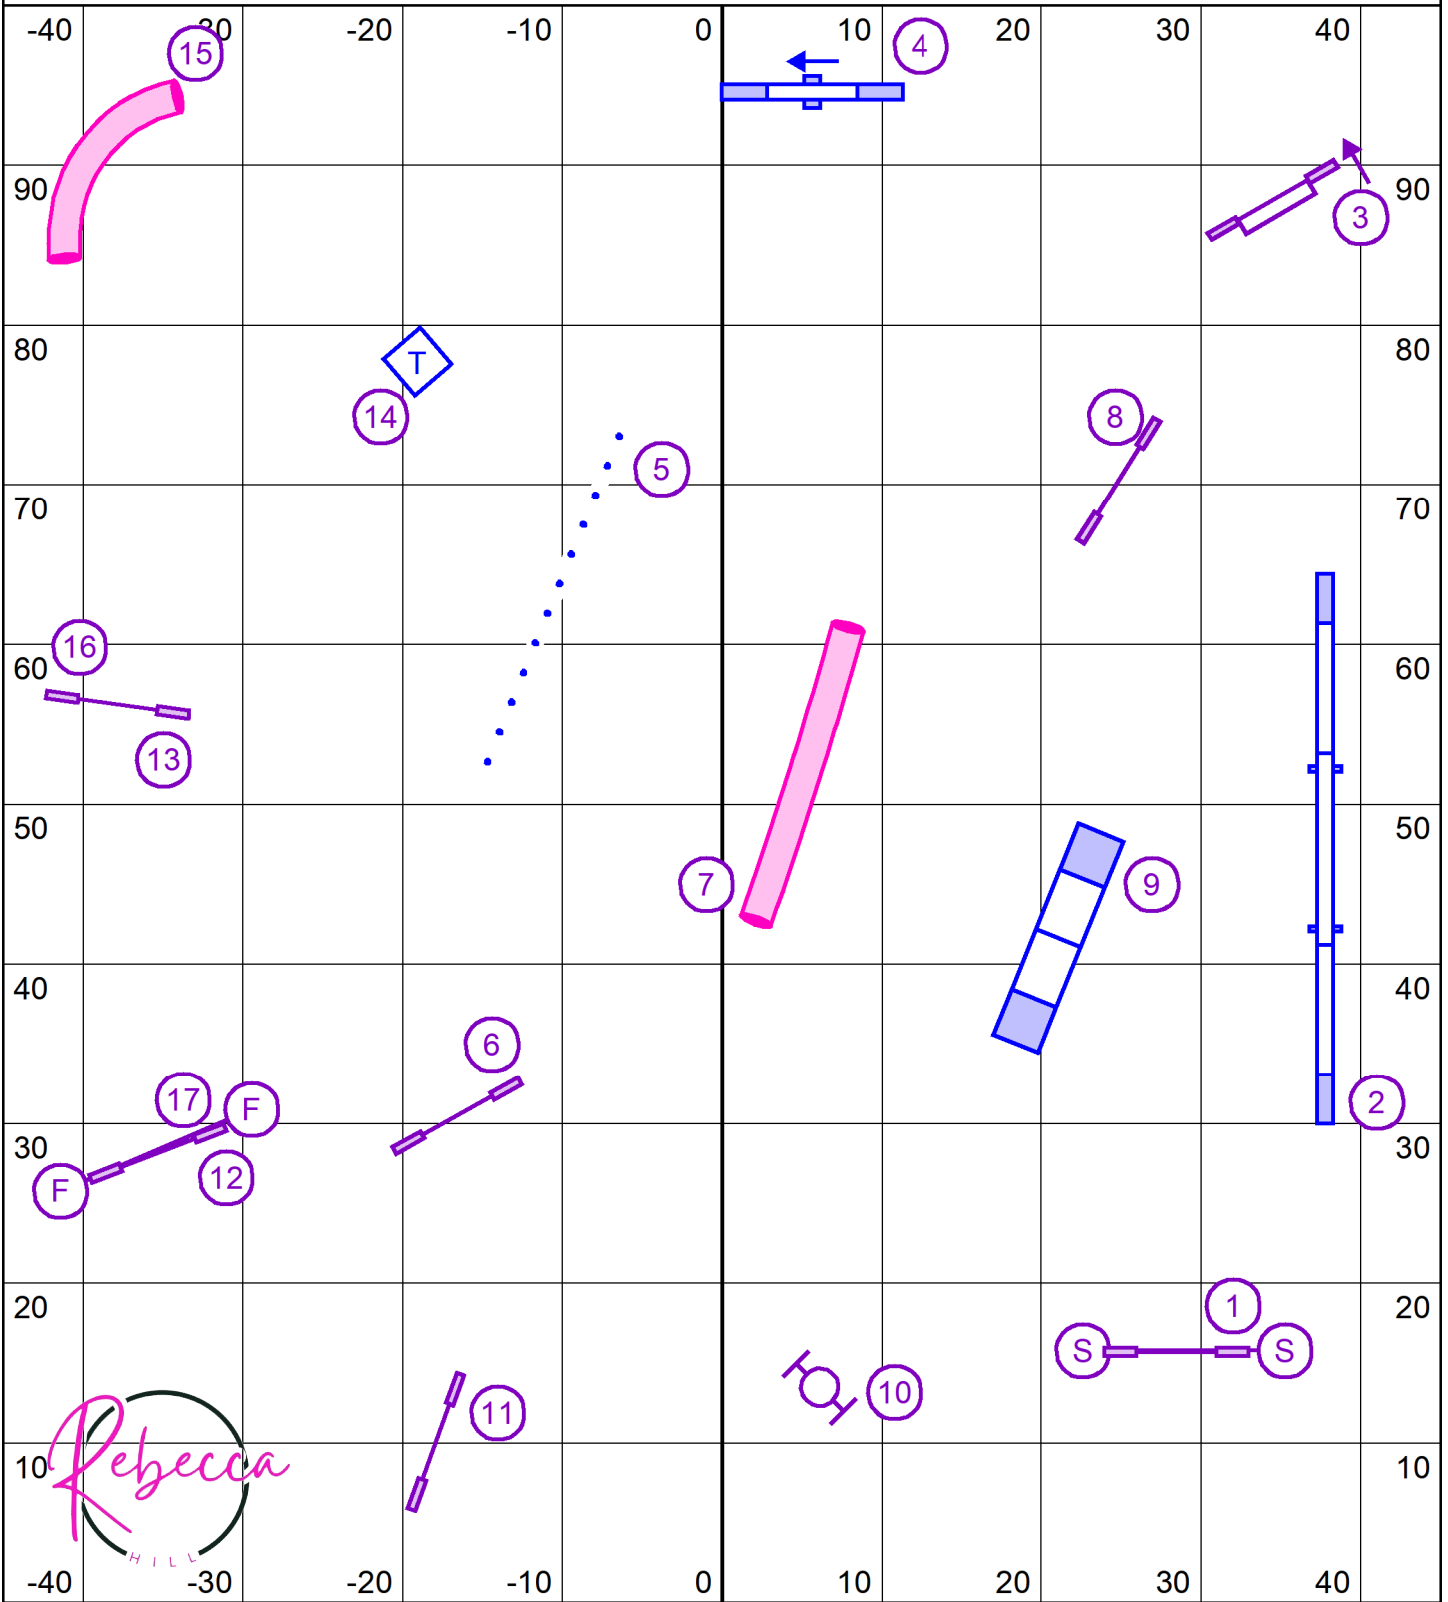

ADVANCED/P2 STANDARD Northern Border September 22, 2024 Judge: Rebecca Hill