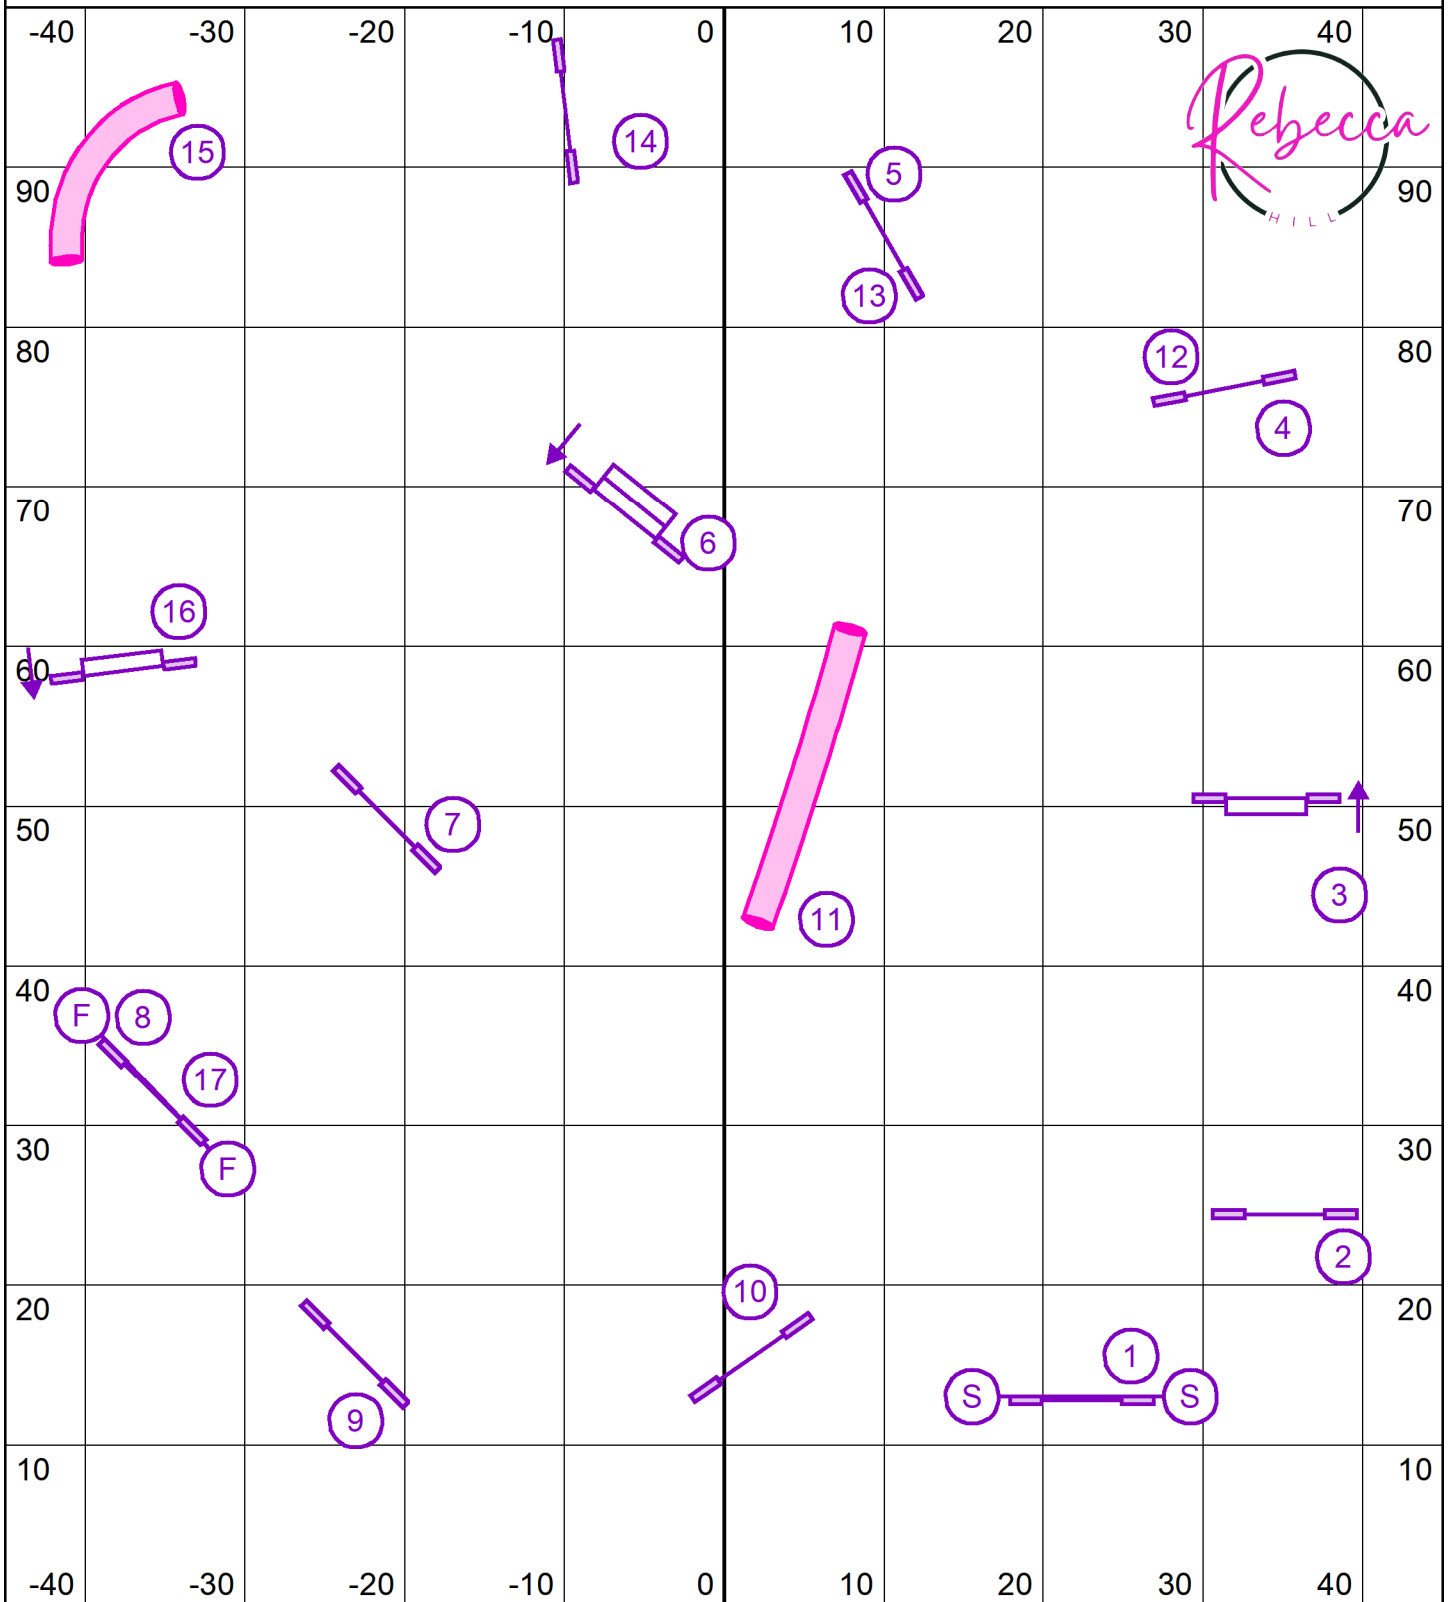

STARTERS/P1 JUMPERS Northern Border September 22, 2024 Judge: Rebecca Hill

ADVANCED/P2 JUMPERS Northern Border September 22, 2024 Judge: Rebecca Hill

MASTERS/P3 JUMPERS Northern Border September 22, 2024 Judge: Rebecca Hill

BIATHLON JUMPERS Northern Border September 22, 2024 Judge: Rebecca Hill

STARTERS/P1 SNOOKER Northern Border September 22, 2024 Judge: Rebecca Hill

All obstacles bi-directional in the opening
 MUST attempt 3 reds
 All obstacles performed as numbered in closing
 Combos can be taken any order/direction

COURSE TIMES:
 C24/20 = 50 sec
 C16/12 P20/16 = 52 sec
 C8 P12/8 = 54 sec
 P4 = 56 sec

All obstacles bi-directional in the opening
 MUST attempt 3 reds
 All obstacles performed as numbered in closing
 Combos can be taken any order/direction

COURSE TIMES:
 C24/20 = 47 sec
 C16/12 P20/16 = 49 sec
 C8 P12/8 = 51 sec
 P4 = 53 sec

MASTERS/P3 SNOOKER Northern Border September 22, 2024 Judge: Rebecca Hill

MUST TAKE THE START JUMP
 Start Jump & Finish Jump
BIDIRECTIONAL
FINISH JUMP LIVE @ ALL TIMES