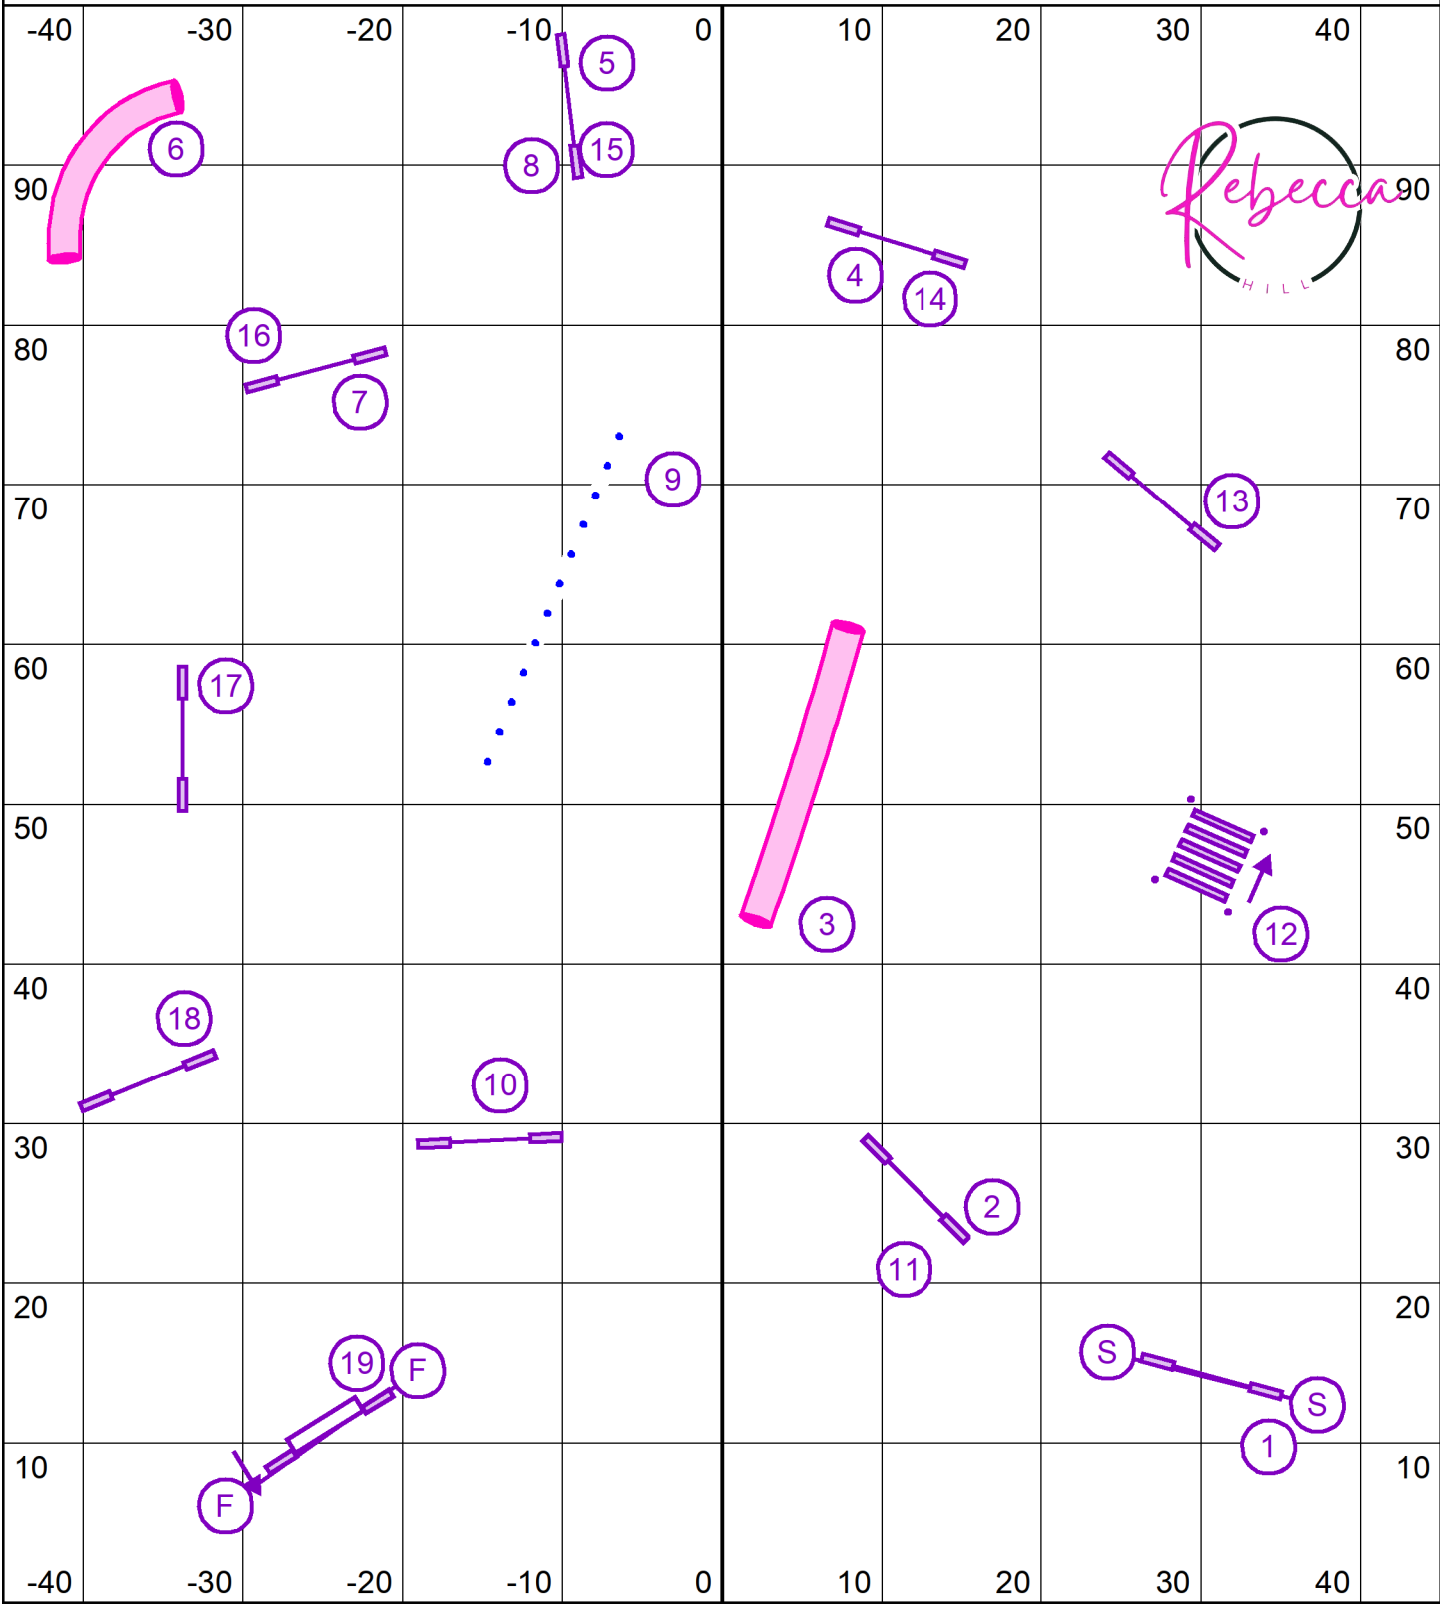

STARTERS/P1 JUMPERS Northern Border September 22, 2024 Judge: Rebecca Hill

ADVANCED/P2 JUMPERS Northern Border September 22, 2024 Judge: Rebecca Hill

MASTERS/P3 JUMPERS Northern Border September 22, 2024 Judge: Rebecca Hill

BIATHLON JUMPERS Northern Border September 22, 2024 Judge: Rebecca Hill

STARTERS/P1 SNOOKER Northern Border September 22, 2024 Judge: Rebecca Hill

All obstacles bi-directional in the opening
 MUST attempt 3 reds
 All obstacles performed as numbered in closing
 Combos can be taken any order/direction

COURSE TIMES:
 C24/20 = 50 sec
 C16/12 P20/16 = 52 sec
 C8 P12/8 = 54 sec
 P4 = 56 sec

All obstacles bi-directional in the opening
 MUST attempt 3 reds
 All obstacles performed as numbered in closing
 Combos can be taken any order/direction

COURSE TIMES:
 C24/20 = 47 sec
 C16/12 P20/16 = 49 sec
 C8 P12/8 = 51 sec
 P4 = 53 sec

MASTERS/P3 SNOOKER Northern Border September 22, 2024 Judge: Rebecca Hill

MUST TAKE THE START JUMP
 Start Jump & Finish Jump
BIDIRECTIONAL
FINISH JUMP LIVE @ ALL TIMES